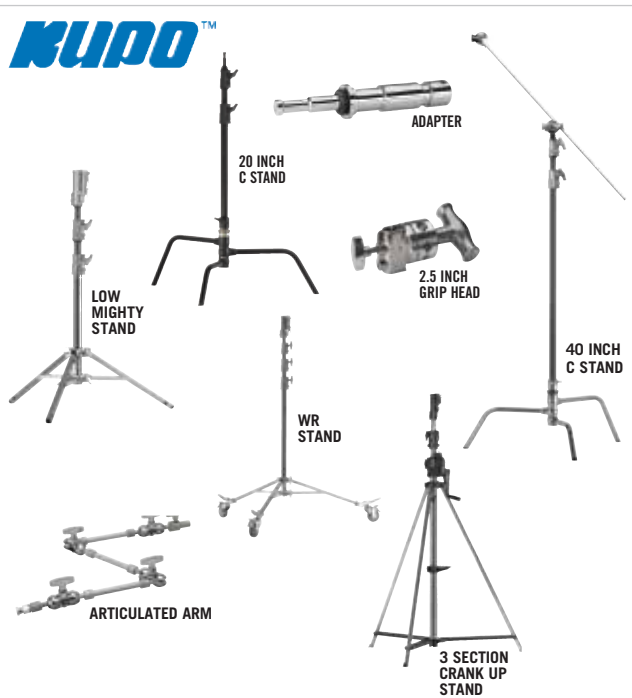

KUPO™ PROFESSIONAL LIGHTING SUPPORT AND GRIP EQUIPMENT

ITEM	DESCRIPTION	PRICE
KS743712	40" C Stand, Turtle Base, Kit, Chrome	176.50
KS742512	20" C Stand, Turtle Base, Chrome	131.00
KS742811	20" C Stand, Turtle Base, Black	124.43
KS743512	20" C Stand, Turtle Base, Kit, Chrome	182.50
KS743611	20" C Stand, Turtle Base, Kit, Black	178.00
KS300312	Low Mighty Stand	204.00
KG500112	Master Cine Stand	220.00
KS500412	Master High Cine Stand	240.00
KG600112	High Overhead Roller Stand	370.00
KS300112	High Roller Stand	285.50
KS300712	Junior Roller Stand	198.75
KS401212	3 Section Crank Up Stand	560.50
KG203012	2.5" Grip Head - Chrome	24.25
KG203111	2.5" Grip Head - Black	24.00
KG203212	20" Grip Arm - Chrome	30.00
KG203311	20" Grip Arm - Black	29.25
KG203412	40" Grip Arm - Chrome	34.00
KG203511	40" Grip Arm - Black	34.00
KG300512	Articulated Arm	72.95
KD2302112	Baby Drop Ceiling Adapter - 5/8" Stud	10.00
KG006312	Adapter 1-1/8" stud to 5/8" Stud	15.00
KG2004611	5/8" Receiver w/ 3/8" -16 Thread	10.25
KG005412	TVMP Adapter	11.00
KG083411	25 lbs Velcro Sandbag - Empty	26.00
KG083311	35 lbs Velcro Sandbag - Empty	32.75

lowel

NEW!

LOWEL PRO™ POWER LED 2 + 3 LIGHT KITS

For "run and gun" location lighting, Lowel's PRO Power LED Series Lighting Kits offer wide focus range Fresnel lenses and powerful output; allowing you to light from greater distances in order to get more of your location into your shot. The G5-92 series kits come with 2 light fixtures and accompanying stands, a Tota-brella, and case (hard or soft); the G5-93 series adds 1-light and stand (total of 3 each), LED Softbox light attachment, accessory gel set, and gel frame (hard case standard).