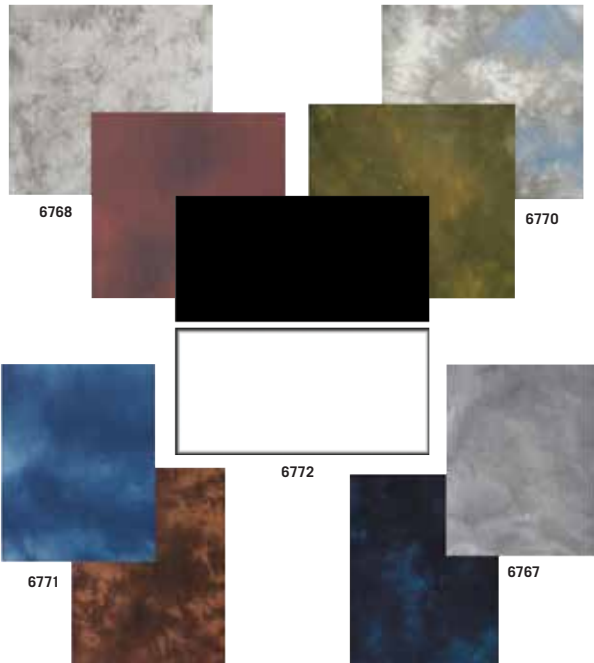

WESTCOTT TWO-SIDED BACKDROPS

Two-sided collapsible background gives the user two color choices in one bag. Includes two straps along the top edge for easy hanging and round, clear PVC carry case. All backgrounds are 6'x7'.

ITEM	DESCRIPTION	PRICE
6771	Rich Mocha/Heavenly Blue	219.90
6767	Smokey Gray/Midnight Blue	219.90
6770	Bracken Brown/April Showers	219.90
6768	Autumn Red/Pearl	213.63
6772	Black/White	219.90