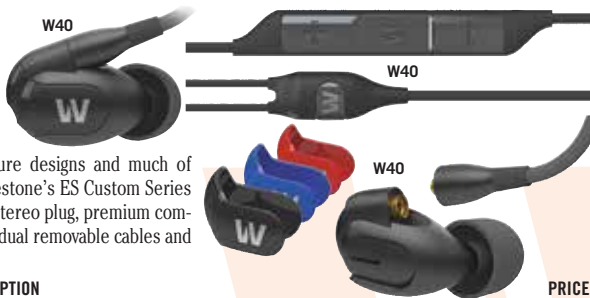

WESTONE PERSONAL LISTENING SERIES

In-ear models for use with your iPod/MP3 player, CD player, handheld games, tablet or laptop. All feature balanced armature designs and much of the same technology found in Westone's ES Custom Series models. Features include a 1/8" stereo plug, premium comfort tips, replaceable faceplates, dual removable cables and mini-monitor vault travel case.

ITEM	DESCRIPTION	PRICE
W10	Single-driver earphone	199.99
W20	Dual-driver earphones	299.99
W30	Triple-driver earphones	399.99
W40	Quad-driver earphones	499.99