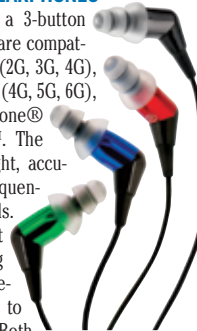

BEATS BY DRE TOUR™ IN-EAR EARPHONES

Beats Tour earphones are among the first earbuds to hold their own against over-ear headphones. It's rare to find big sound in something so small. Now with a newly-designed custom fit and improved sound quality, you can get even closer to the music. Includes in-ear headphones with inline remote & mic, soft carry pouch, 4 pairs of ear tips, 3 pairs of secure fit wingtips. Color choices available in black or white.

ITEM	DESCRIPTION	PRICE
BT-IN-TR	.....Tour in-ear earphones (choose color)....	149.95

BEATS BY DRE POWERBEATS™ PREMIUM EARPHONES

ITEM	DESCRIPTION	PRICE
BT-IN-PWRBTS	..... Sport earbuds (choose color).....	149.95

SMS AUDIO IN-EAR WIRED HEADPHONES

With a comfortable ergonomic design, tangle-free flat cable, gold-plated connector and 11mm drivers, these earphones offer comfort without sacrificing sound quality. An integrated Apple® control mic with volume control is standard on each model. SMS STREET by 50 in-ear headphones are available in black, white or pink.

ITEM	DESCRIPTION	PRICE
SMS-EB-BLK	.....In-ear headphones, black.....	99.95
SMS-EB-WHT	.....In-ear headphones, white.....	99.95
SMS-EB-PNK	.....In-ear headphones, pink.....	99.95

ETYMOTIC

ETYMOTIC RESEARCH MUSICPRO ELECTRONIC EARPLUGS