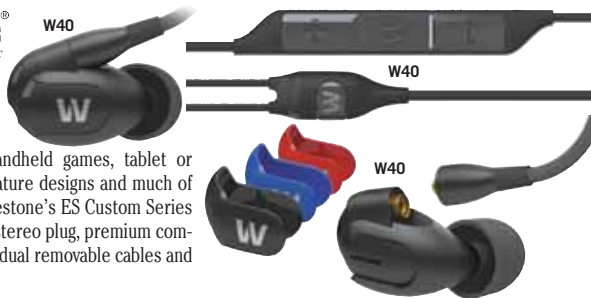

SENNHEISER

SENNHEISER IE PROFESSIONAL EARPHONES In-ear headphones offering great attenuation with outstanding sound quality. The IE4 features natural sound reproduction and has a frequency response of 40Hz-20kHz. The IE60 has neodymium magnets which provide efficient power to its dynamic transducer system. The IE80 has a continuously variable tuning control for precise adjustment of bass response.

ITEM	DESCRIPTION	PRICE
IE4	Dynamic, 40Hz-20kHz	59.95
IE60	Bass, 10Hz-18kHz	249.95
IE80	Adjustable bass, 10Hz-20kHz	449.95

SENNHEISER IE800 These are dynamic audiophile earphones with very low overall harmonic distortion (<0.06%). The extra wide band (XWB) transducer has a diameter of only 7mm, and is the smallest in its class. It has two protective meshes – one situated in the ear cushion, and one in the cone. This protects against dirt contamination for easy cleaning. The housing is made out of a scratch-resistant ceramic to ensure longevity. Item ships with 5 pairs of adaptor sets, a leather carrying case, and a cleaning tool. These earphones have a 2-year manufacturer's warranty.

ITEM	DESCRIPTION	PRICE
IE800	Dynamic earphones, 3.9' cable, 125dB SPL, 5Hz-46.5kHz (-10dB)	999.99