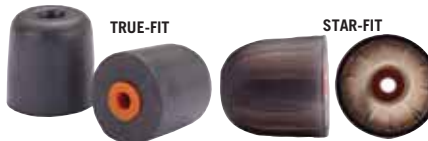

WESTONE TRUE-FIT™ AND TRUEFIT+STAR-FIT-KIT FOAM TIPS

TRUE-FIT™ foam tips feature a smooth eartip surface that increases comfort and longevity. Plush medium-recovery foam ensures easy insertion and maximum seal. The STAR Tips™ silicone tip provides an individual fit for excellent retention, comfort and sound isolation via the flexible design.

ITEM	DESCRIPTION	PRICE
79174	Foam tips, 100 count	59.99
TRUEFIT+STAR-FIT-KIT	One pair of each color/size of the STAR and TRUE-FIT tips. A total of 20 tips in the package (5 pairs per type)	14.99