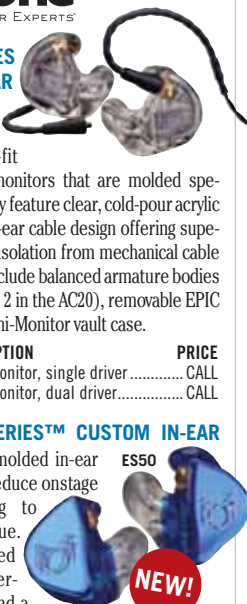

WESTONE ELITE SERIES™ CUSTOM IN-EAR MONITORS

Custom-molded in-ear monitors that greatly reduce onstage noise levels, helping to alleviate vocal fatigue. They feature balanced armature drivers, over-the-ear cable design and a body-heat-activated "flex-canal" to ensure a perfect acoustic seal. All models ship with dual removable cables (MFI & EPIC braided) and a Mini-Monitor vault. Available in a wide variety of colors.

ITEM	DESCRIPTION	PRICE
ES10	Single-driver in-ear monitors	CALL
ES20	Dual-driver in-ear monitors	CALL
ES30	Triple-driver in-ear monitors	CALL
ES50	Five-driver in-ear monitors	CALL