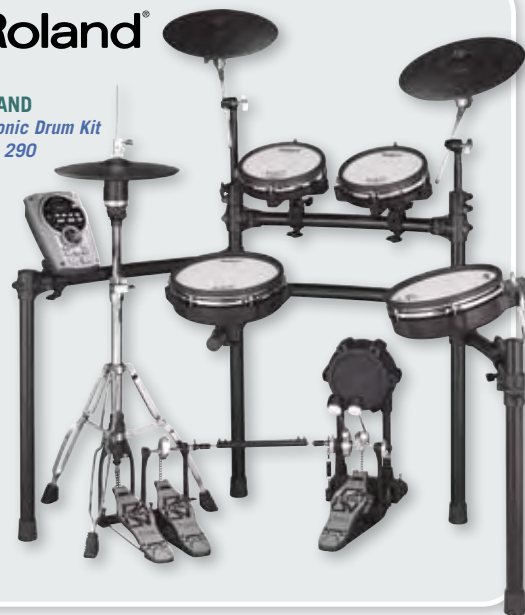

Ludwig

**LUDWIG**  
BLACK BEAUTY SNARES  
Page 279

GRETSCH

**GRETSCH**  
RANCHER SERIES  
GUITARS  
Page 271

**YAMAHA**

**YAMAHA**  
DTX400 SERIES  
Electronic Drum Kits  
Page 294

**Roland**

**ROLAND**  
TD15 - Electronic Drum Kit  
Page 290