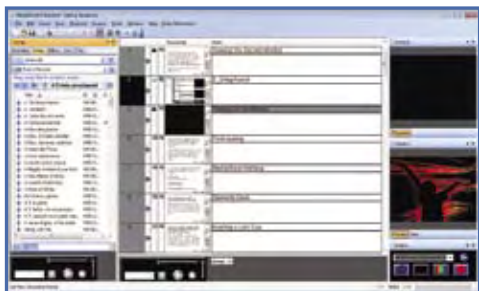

Visit fullcompass.com today!

For expert advice - call: 800-356-5844

M-F: 9:00-5:30 Central

MEDIASHOUT VERSION 4.5 PRESENTATION SOFTWARE MediaShout provides your ministry with the presentation tools you need in a streamlined workspace, familiar to any Windows user. With new features like QuickTime support, Countdown Clock, PDF cues and a helpful Start Page, Version 4.5 continues to give your team new ways to communicate life's most important message to any size audience. With the purchase of MediaShout version 4, three computers are licensed. System requirements: PC - Windows machine running XP/Vista/Win7, dual-core processor, 2GB RAM, multiple video cards (DirectX 9+ compatible), and 512MB VRAM. Mac - Intel based Mac with 2GB RAM, Mac OS 10.6.