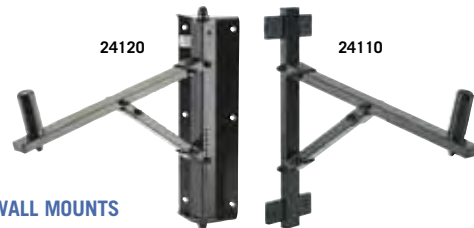

ITEM	DESCRIPTION	PRICE
AJ-1524	Adjustable 15"-24" width, black (each)	90.00
AJ-2336	Adjustable 24"-36" width, black (each)	110.00

ALLEN PRODUCTS STEERABLES The SAS-100-CM ceiling mount installs loudspeakers, TVs, & monitors up close to overhead surfaces. The SAS-100-WM is a wall mount aiming system for both flyable and mountable loudspeaker cabinets. The SAS-100-20 is an efficient, load-rated universal wall arm system for loudspeakers and video monitors weighing up to 100lb./45.5kg.

ITEM	DESCRIPTION	PRICE
SAS-100-CM	Ceiling mount	240.00
SAS-100-WM	Wall mount	250.00
SAS-100-20	Wall arm system	200.00

ALLEN PRODUCTS SOCKETMOUNT SocketMount accommodates loudspeakers with standard 1-3/8" and 1-1/2" diameter sockets and secures them to walls and other vertical surfaces. The SocketMount is available in black or white.

ITEM	DESCRIPTION	PRICE
SM-075ASB	Adjustable socket mount, black	275.00
SM-075ASW	Adjustable socket mount, white	295.00

ALLEN PRODUCTS POLESTAR The universal pole adapter is a basic, economical way to adapt Multi-Mount-T Series mounts and U-bracket mounts to poles, columns & trees.

ITEM	DESCRIPTION	PRICE
PA-010	Universal pole adapter	85.00

K&M SPEAKER WALL MOUNTS

ITEM	DESCRIPTION	PRICE
241	Speaker wall mount, rectangular steel, 35mm interchangeable mounting bolt, 420mm wall-to-bolt clearance, 110 lb load capacity, available in black or silver	69.99
24105	Mounting fork for 2 speakers, black	74.99
24110-BLACK	Speaker wall mount, can be tilted to 22° in 11 settings, side adjustment +/-90°, resonance-optimized construction, suitable for speakers w/35-37mm connector diameter, 110 lb load capacity, black	99.99
24120	Speaker wall mount, can be tilted to 22° in 11 settings, swivel adjustable to any angle, 110 lb load capacity, black	199.99