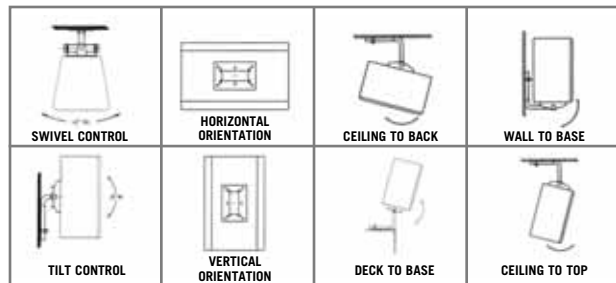

AUDIO

COMPUTER AV

VIDEO

MUSIC

ACCESSORIES

ALLEN PRODUCTS MULTIMOUNT These rugged, all-steel mounts are available as wall or ceiling mount versions. Capable of supporting speakers up to 60 pounds with full tilt swivel rotations and with no drift or position memory. Available in black or white.

ALLEN PRODUCTS U-BRACKET SPEAKER MOUNTS

These speaker mounting brackets are available in a variety of sizes to fit most popular professional loudspeakers. Made in the USA of solid steel, these U-brackets mount speakers either vertically or horizontally. Once speakers are mounted, they may be rotated and then locked safely into proper position. Each bracket has built-in stiffeners and 16" centered mounting holes for easy mounting to wall studs. Call Full Compass to select the correct bracket for your loudspeaker. Comes in black or white.

ITEM	DESCRIPTION	PRICE
AJ-1524	Adjustable 15"-24" width, black (each)	90.00
AJ-2336	Adjustable 24"-36" width, black (each)	110.00

ALLEN PRODUCTS STEERABLES The SAS-100-CM ceiling mount installs loudspeakers, TVs, & monitors up close to overhead surfaces. The SAS-100-WM is a wall mount aiming system for both flyable and mountable loudspeaker cabinets. The SAS-100-20 is an efficient, load-rated universal wall arm system for loudspeakers and video monitors weighing up to 100lb./45.5kg.