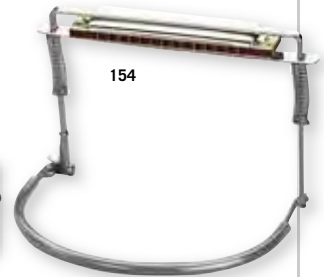

A vertical sidebar of icons representing various audio and music-related categories: AUDIO (microphone, headphones, equalizer, play button, speaker, hand, volume, headphones), COMPUTER AV (computer monitor, smartphone, laptop, mouse), VIDEO (video camera, video player), LIGHTS (hand), MUSIC (piano keyboard), and ACCESSORIES (tripod, metronome, bag, waveform, guitar).