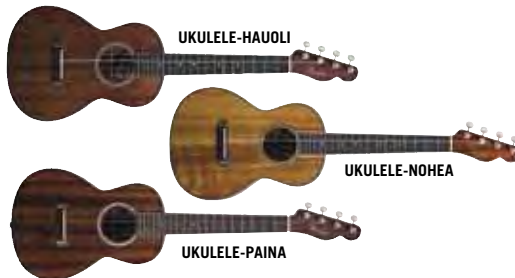

MUSIC

ACCESSORIES

GIGMAKER ACOUSTIC PACK

The Standard package includes an F325 acoustic guitar, gig bag, digital tuner, instructional DVD, strap, strings, and picks. The F325 is a finely crafted spruce-top acoustic guitar that provides great sound and plays easily.

ITEM	DESCRIPTION	PRICE
GIGMAKER-STD	Acoustic guitar package w/ F325	CALL

Fender

FENDER MUSICAL INSTRUMENTS UKULELES Fender's first ever series of ukuleles features three tenor-style models. The Ukulele Hau'oli, comes from the Hawaiian word for "happy", and is a basic model with sturdy laminated mahogany construction and a satin finish. The Ukulele Nohea (Hawaiian for "lovely") is built from laminated Koa with a gloss finish and aged abalone acrylic binding. The top-line model is the Ukulele Paina, which gets its name from the Hawaiian word for "party". It is made of solid mahogany and has a satin finish and passive electronics that let you plug it in and turn it up at the next luau.