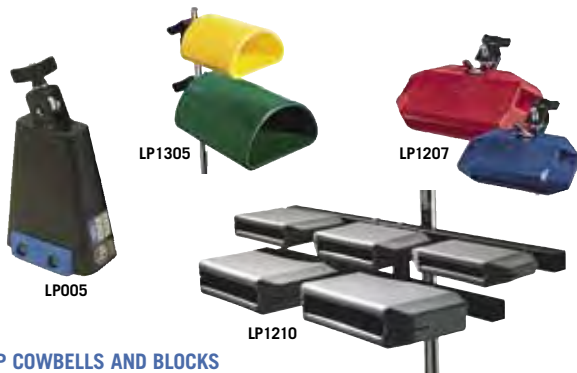

LP TAMBOURINES

| ITEM | DESCRIPTION | PRICE |
|-----------|---|-------|
| CP390 | CP tambourine, headless, 10" double row jingles | 9.98 |
| LP160 | LP cyclops mountable tambourine, black | 23.95 |
| LP162 | LP cyclops mountable tambourine, white | 23.95 |
| LP-PER007 | LP Percusso™ tambourine | 34.42 |

LP CAJON

Afro-Cuban wooden box percussion instrument feature wood body and a textured seating surface provides superior bass resonance and enhanced sound.

| ITEM | DESCRIPTION | PRICE |
|--------|-------------------------|--------|
| LP1432 | LP Cajon | 152.69 |
| LP1433 | LP Angled Surface Cajon | 158.29 |