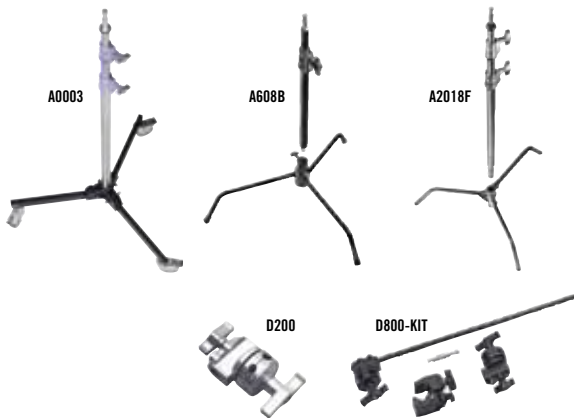

AUDIO

VIDEO

LIGHTS

MUSIC

ACCESSORIES

AVENGER

AVENGER STANDS & GRIP EQUIPMENT

ITEM	DESCRIPTION	PRICE
A0003	Mini aluminum Century stand, 8.82 lbs. max load	109.55
A2033L	40" steel sliding base Century stand, 22.05 lbs. max load	142.42
A2018F	40" steel turtle base Century stand, 22.05 lbs. max load, chromium plated steel stand with 3 sections and 2 risers	121.81
G100	13lb. sand bag, sold empty	27.60
G200	35lb. sand bag, sold empty	42.98
D200	2.5" grip head	29.41
D200B	Same as above but black	30.81
D520L	40" extension arm for D200	39.34
D520LB	Same as above but black	40.79
D800-KIT	Grip kit w/ D200B grip head, D520B extension arm & bag	103.89
C1000	Drop-ceiling scissor clamp	9.59