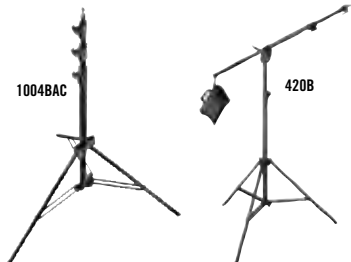

AUDIO

VIDEO

LIGHTS

MUSIC

ACCESSORIES

AVENGER

AVENGER STANDS & GRIP EQUIPMENT

ITEM	DESCRIPTION	PRICE
A0003	Mini aluminum Century stand, 8.82 lbs. max load	109.55
A2033L	40" steel sliding base Century stand, 22.05 lbs. max load	142.42
A2018F	40" steel turtle base Century stand, 22.05 lbs. max load, chromium plated steel stand with 3 sections and 2 risers	121.81
G100	13lb. sand bag, sold empty	27.60
G200	35lb. sand bag, sold empty	42.98
D200	2.5" grip head	29.41
D200B	Same as above but black	30.81
D520L	40" extension arm for D200	39.34
D520LB	Same as above but black	40.79
D800-KIT	Grip kit w/ D200B grip head, D520B extension arm & bag	103.89
C1000	Drop-ceiling scissor clamp	9.59

lowel

LOWEL STANDS, POLES, ACCESSORIES