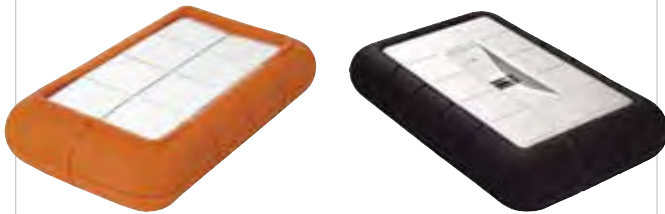

LACIE RUGGED HARD DISKS These Neil Poulton designed portable external hard drives are available with FireWire 800/400/USB 2.0 for true universal connectivity. Conveniently bus-powered and plug & play, the Rugged Hard Disks are ideal for backup, video storage, and large data volume exchange on the go. They feature scratch-protected aluminum shell, shock-resistant rubber bumpers, and is shock proof up to 2.2 meters. SAFE models add enhanced security 128-bit encryption and biometric authentication for up to ten users.

ITEM	DESCRIPTION	PRICE
301371	500GB HD, FW800/400/USB2.0	120.73
301924	1TB HD, FW800/400/USB2.0	199.99
301491	500GB SAFE HD, FW800/400/USB2.0	159.99
301490	1TB SAFE HD, FW800/400/USB2.0	234.99