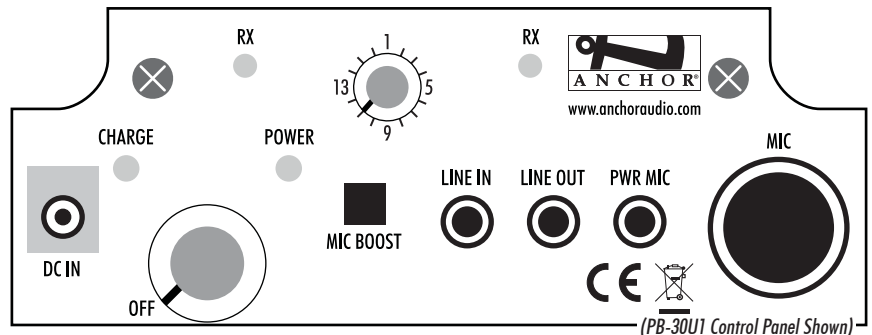

MINIVOX LITE TECHNICAL SPECIFICATIONS

Rated Power Output 30 Watts
Max SPL@Rated Power 109 dB @ 1 meter
Frequency Response 100Hz - 15Hz ±3dB
Speaker Type 4.5" Neodymium woofer
Battery Type 10 'AA' alkaline
Dimensions (HWD) 5.5 x 5.5 x 6.5" / 14 x 14 x 16.5 cm
Weight 3.0 pounds / 1.36 Kg

Output
Line line level, 3.5 mm

Inputs
Line line level, 3.5 mm
Powered Mic Lo-Z phantom power, 3.5 mm jack
Mic Lo-Z, 1/4" phone

RC-30 – Recharge Kit (optional)

Battery Type 10 'AA' size, NiMH 2.5 Ah
Charger AC-30
AC-30 Input 120 VAC, 60Hz, 24 watt max
AC-30/220 Input 220 VAC, 50Hz, 24 watt max
Shipping Weight 2.1 pounds / 1.0 Kg

(FEATURES & SPECIFICATIONS SUBJECT TO CHANGE WITHOUT NOTICE)

Anchor Audio, Inc.

Portable Sound Systems • Torrance, California

888/444-6077

www.anchoraudio.com