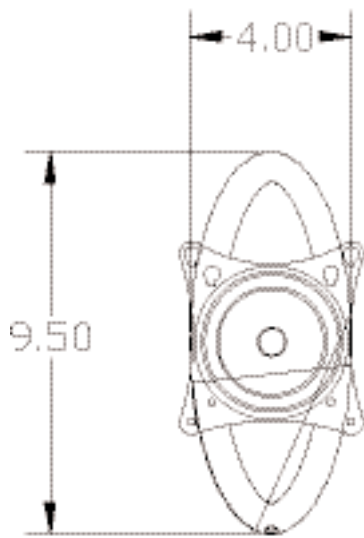

Tilt and Pivot Mount

The PTM mount allows you to easily mount your 10"-40" display securely on the wall.

This revolutionary design features our exclusive Radial Glide Technology™ (patent pending) and allows 15° of tilt or sits flat at just 3" from the surface of the wall. Easy to install, the PTM is compatible with VESA 75/100mm mounting hole patterns. In addition, a 100x200mm adapter plate is included with each mount. Plus, it's backed by our industry-leading Lifetime Guarantee.

Features:

- Fits displays from 10"- 40"
- VESA 75/100/100x200mm compatible
- +/-15° tilt and pivot
- Cable routing inside wall
- Lifetime Guarantee

Model: PTM
Suggested List: \$59.99

Color: Silver

Dimensions: 2.8 x9.8 x 4.8

Fits: 10"-40" Displays

Max Load: 50 lbs

UPC: 829973101015

PTM fits 10"-40" displays

The PTM allows you to tilt and pivot your display

SPECIFICATIONS

PTM (front view)

PTM (side view)

PTM (angled view)

PTM (side view w/ tilt)

*Measurements are shown in inches

 **PREMI MOUNTS™**
The original holding company
www.mounts.com • 800.368.9700

North America
800.368.9700
800.832.4888 (Fax)

Europe
44.24.76.614700
44.24.76.614710 (Fax)