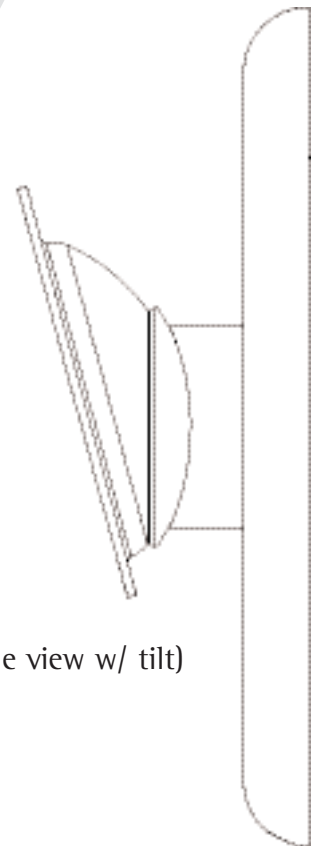

Tilt and Pivot Mount

The PTM mount allows you to easily mount your 10"-40" display securely on the wall.

This revolutionary design features our exclusive Radial Glide Technology™ (patent pending) and allows 15° of tilt or sits flat at just 3" from the surface of the wall. Easy to install, the PTM is compatible with VESA 75/100mm mounting hole patterns. In addition, a 100x200mm adapter plate is included with each mount. Plus, it's backed by our industry-leading Lifetime Guarantee.

Features:

- Fits displays from 10"- 40"
- VESA 75/100/100x200mm compatible
- +/-15° tilt and pivot
- Cable routing inside wall
- Lifetime Guarantee

Model: PTM
Suggested List: \$59.99

Color: Silver

Dimensions: 2.8 x9.8 x 4.8

Fits: 10"-40" Displays

Max Load: 50 lbs

UPC: 829973101015

PTM fits 10"-40" displays

The PTM allows you to tilt and pivot your display

SPECIFICATIONS

PTM (front view)

PTM (side view)

PTM (angled view)

PTM (side view w/ tilt)

*Measurements are shown in inches

 **PREMI MOUNTS™**
The original holding company
www.mounts.com • 800.368.9700

North America
800.368.9700
800.832.4888 (Fax)

Europe
44.24.76.614700
44.24.76.614710 (Fax)