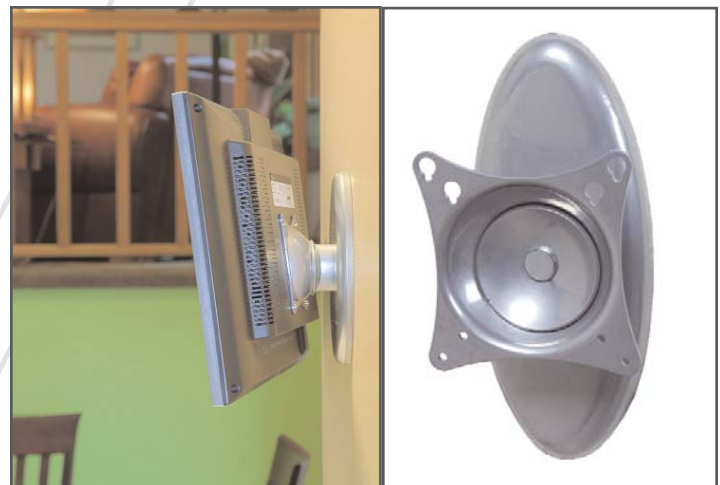

Tilt and Pivot Mount

The PTM mount allows you to easily mount your 10"-40" display securely on the wall.

This revolutionary design features our exclusive Radial Glide Technology™ (patent pending) and allows 15° of tilt or sits flat at just 3" from the surface of the wall. Easy to install, the PTM is compatible with VESA 75/100mm mounting hole patterns. In addition, a 100x200mm adapter plate is included with each mount. Plus, it's backed by our industry-leading Lifetime Guarantee.

Features:

- Fits displays from 10"- 40"
- VESA 75/100/100x200mm compatible
- +/-15° tilt and pivot
- Cable routing inside wall
- Lifetime Guarantee

Model: PTM
Suggested List: \$59.99

Color: Silver

Dimensions: 2.8 x9.8 x 4.8

Fits: 10"-40" Displays

Max Load: 50 lbs

UPC: 829973101015

PTM fits 10"-40" displays

The PTM allows you to tilt and pivot your display

SPECIFICATIONS

PTM (front view)

PTM (side view)