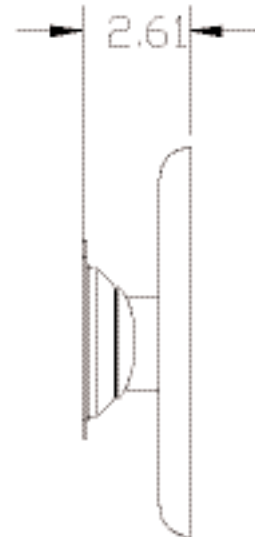

Tilt and Pivot Mount

The PTM mount allows you to easily mount your 10"-40" display securely on the wall.

This revolutionary design features our exclusive Radial Glide Technology™ (patent pending) and allows 15° of tilt or sits flat at just 3" from the surface of the wall. Easy to install, the PTM is compatible with VESA 75/100mm mounting hole patterns. In addition, a 100x200mm adapter plate is included with each mount. Plus, it's backed by our industry-leading Lifetime Guarantee.

Features:

- Fits displays from 10"- 40"
- VESA 75/100/100x200mm compatible
- +/-15° tilt and pivot
- Cable routing inside wall
- Lifetime Guarantee

Model: PTM
Suggested List: \$59.99

Color: Silver

Dimensions: 2.8 x9.8 x 4.8

Fits: 10"-40" Displays

Max Load: 50 lbs

UPC: 829973101015

PTM fits 10"-40" displays

The PTM allows you to tilt and pivot your display

SPECIFICATIONS

PTM (front view)

PTM (side view)

PTM (angled view)

PTM (side view w/ tilt)

*Measurements are shown in inches

 **PREMI MOUNTS™**
The original holding company
www.mounts.com • 800.368.9700

North America
800.368.9700
800.832.4888 (Fax)

Europe
44.24.76.614700
44.24.76.614710 (Fax)