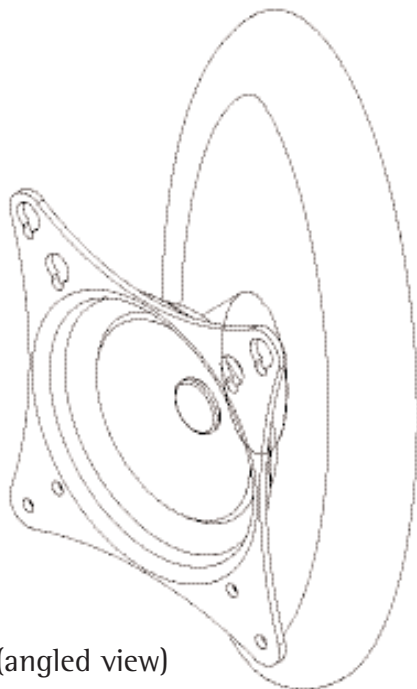

Tilt and Pivot Mount

The PTM mount allows you to easily mount your 10"-40" display securely on the wall.

This revolutionary design features our exclusive Radial Glide Technology™ (patent pending) and allows 15° of tilt or sits flat at just 3" from the surface of the wall. Easy to install, the PTM is compatible with VESA 75/100mm mounting hole patterns. In addition, a 100x200mm adapter plate is included with each mount. Plus, it's backed by our industry-leading Lifetime Guarantee.

Features:

- Fits displays from 10"- 40"
- VESA 75/100/100x200mm compatible
- +/-15° tilt and pivot
- Cable routing inside wall
- Lifetime Guarantee

Model: PTM
Suggested List: \$59.99

Color: Silver

Dimensions: 2.8 x9.8 x 4.8

Fits: 10"-40" Displays

Max Load: 50 lbs

UPC: 829973101015

PTM fits 10"-40" displays

The PTM allows you to tilt and pivot your display

SPECIFICATIONS

PTM (front view)

PTM (side view)

PTM (angled view)

PTM (side view w/ tilt)

*Measurements are shown in inches

 **PREMI MOUNTS™**
The original holding company
www.mounts.com • 800.368.9700

North America
800.368.9700
800.832.4888 (Fax)

Europe
44.24.76.614700
44.24.76.614710 (Fax)