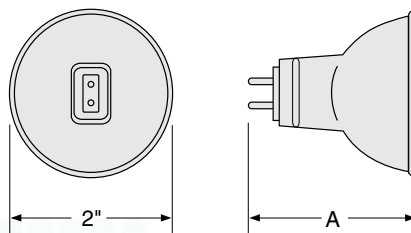

All dimensions shown in inches unless otherwise noted.

GU5.3