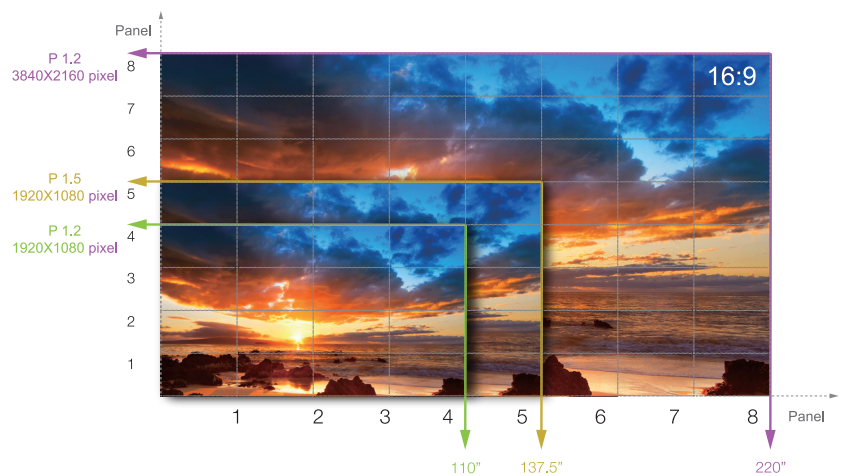

4 in 1 Pixel integration

Strong Mounted Strength

Strengthen strength and reduce the probability of knocking out LED

Convenient Maintenance

PCB pad is large enough and fewer numbers for easy maintenance.

◀ Aspect ratio

- 16:9 aspect ratio design
- Easily build pixel-to-pixel FHD/4K large screens

◀ Excellent performance

- 600nit high brightness and 3840 high refresh rate
- Increase brightness by 20% or reduce power consumption by 20%, and able to improve contrast ratio

◀ Application scenario

Enterprise

Retail

Other solutions

◀ Product specification

Parameters	A2712 Pro	A2715 Pro
LED type	IMD 4in1	IMD 4in1
Pixel pitch	1.27	1.58
Panel dimensions (W*H*D, mm)	610x343x49	610x343x49
Pixel Per Panel	480x270	384x216
Panel Weight (kg)	6	6
Brightness (nit)	600	600
Refresh rate (Hz)	3840	3840
Grayscale (bit)	14	14
Contrast ratio	4600:1	4000:1
Color temperature (K)	6500	6500
Viewing angle (H/V, °)	160/140	160/140
Drive mode	1/46	1/18
AC operating voltage (V)	100~240	100~240
Power consumption (max./avg., W/m ²)	480/160	540/180
IP Rating (Front/Rear)	IP40/IP21	IP40/IP21
Certification	FCC, ETL, CE, RoHS, EMC CLASS B	