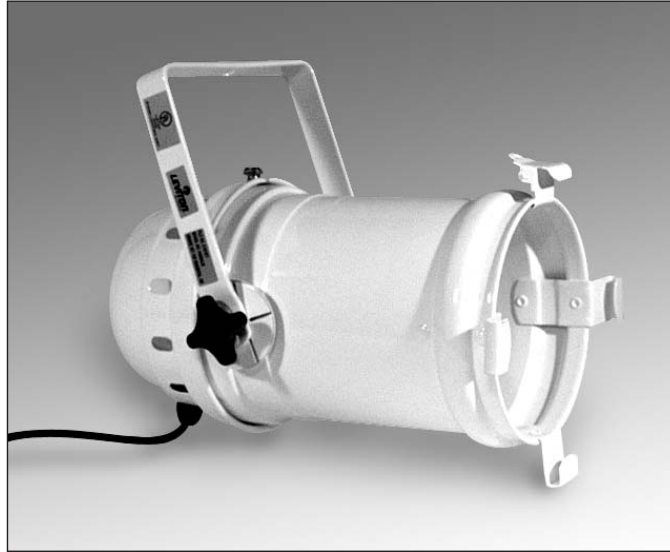

PAR Lighting Fixtures Par 38, 56 & 64

PAR 38, 56 & 64

The newest member of the Leviton Lighting Fixture family, our rugged and cost-effective par cans, offer a durable and value-conscious lighting alternative. Our par cans are a cut above the rest, which is just what you'd expect from Leviton.

APPLICATIONS

- Musical Groups
- Theatre
- DJ's
- Churches

FEATURES

- UL Listed
- Rigid, rolled edge frame
- Solid steel clutch mechanism (Par 56, 64)
- Includes color frame at no extra cost
- Black, white and polished aluminum versions available

DIMENSIONAL DATA – in.[cm] lbs [kg]

	38	56	64
Width	7-1/4 (18.42 cm)	9-7/8 (25.08 cm)	10-3/16 (25.88 cm)
Length	7-1/2 (19.05 cm)	14-1/2 (36.83 cm)	16-3/4 (42.55 cm)
Height	9-3/4 (24.77 cm)	9-7/8 (25.08 cm)	18-3/16 (46.20 cm)
Shipping Wt.	2.75 lbs. (1.25 kg)	4.65 lbs. (2.11 kg)	5.5 lbs. (2.48 kg)

Note:
Par fixtures come with straight-blade, 15 Amp NEMA 5-15P molded plug

 SPECIFICATION SUBMITTAL

JOB NAME: <input style="width: 90%;" type="text"/> JOB NUMBER: <input style="width: 90%;" type="text"/>	CATALOG NUMBERS: <input style="width: 60%; height: 20px;" type="text"/> <input style="width: 40%; height: 20px;" type="text"/> <input style="width: 60%; height: 20px;" type="text"/> <input style="width: 40%; height: 20px;" type="text"/>
--	---