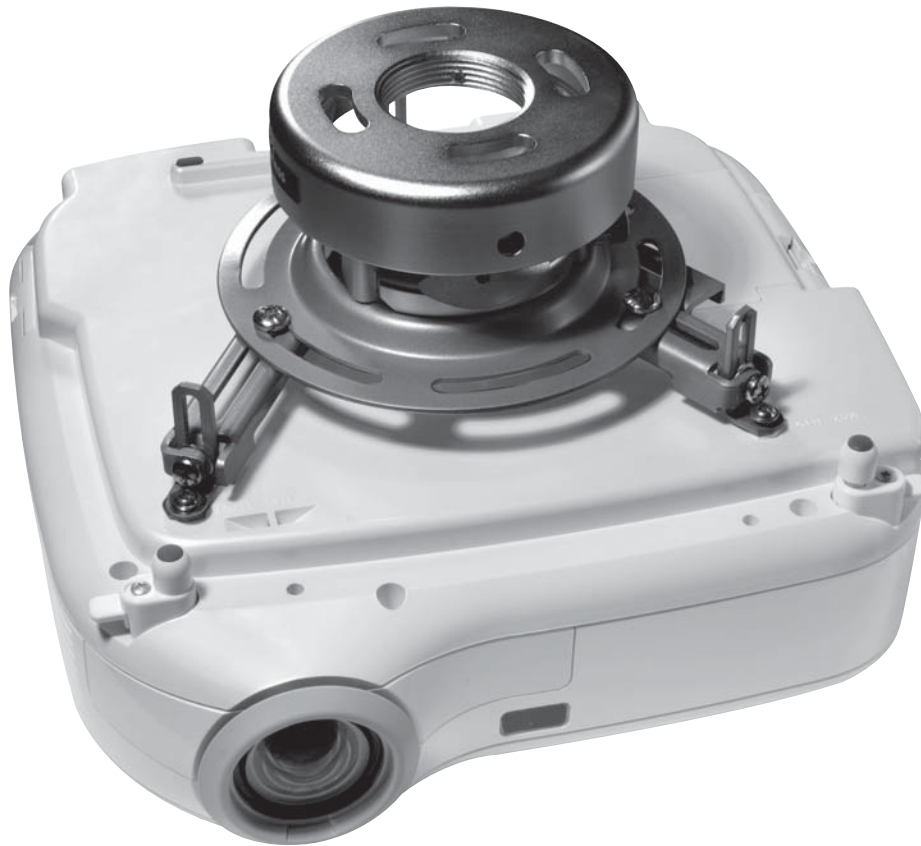

## PRS Series Projector Mount

The PRS Series projector mount offers the fastest and easiest installation. This mount allows for independent roll, pitch and yaw alignment with four easy to reach adjustment points. With its discreet, low-profile design it is perfect for flush mounting applications. Available in black, silver and white to match any installation requirement.

- Easy and simple to install, pre-assembled design
- Brings elegance and style to any installation
- Refined, low-profile mount, perfect for any application
- Unmatched versatility for every application

## Product Specifications

- Mount ships completely pre-assembled
- Quick-release for easy projector removal and maintenance
- Pitch: +5° / -20°, Roll: ±10°, Yaw: 360° with extension column (30° swivel when flush mounted)
- Easy cord management via access opening
- Comes with hardware for installation to wood joist or concrete
- Secured with Armor Lock™ at every connection point
- Works with Spider® Universal Adapter plate, model-specific adapter plates or universal clamp-style adapter plates
- UL Listed

PRS-1

LOAD CAPACITY

25 lb (11.34 kg)

DIMENSIONS

4.6" x 2.2" x 4.6" (11.7 x 5.6 x 11.7 cm)

PRODUCT WEIGHT

2.5 lb (1.1 kg)\*

MATERIAL