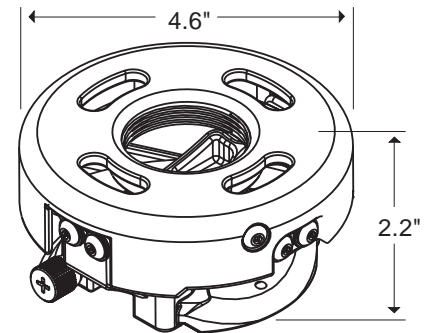

# PRS Series Projector Mount

MODEL NUMBER  
PRODUCT NUMBER

PRS  
 PRS-1(P)(-S)(-W) (PRS mount only- PAP model adapter plate required to mount projector)  
 PRS-UNV(P)(-S)(-W) (PRS kitted with universal spider adapter plate)  
 PRS35(-S)(-W) (PRS kitted with small adjustable width and height clamp style adapter plates)  
 PRS40(-S)(-W) (PRS kitted with medium adjustable width and height clamp style adapter plates)  
 PRS45(-S)(-W) (PRS kitted with large adjustable width and height clamp style adapter plates)

PRS dedicated models available with model specific adapter plates  
 ("P" models indicate phillips screws at adjustment points in place of security screws)

FEATURES

## Product Specifications

- Mount ships completely pre-assembled
- Quick-release for easy projector removal and maintenance
- Pitch: +5° / -20°, Roll: ±10°, Yaw: 360° with extension column (30° swivel when flush mounted)
- Easy cord management via access opening
- Comes with hardware for installation to wood joist or concrete
- Secured with Armor Lock™ at every connection point
- Works with Spider® Universal Adapter plate, model-specific adapter plates or universal clamp-style adapter plates
- UL Listed

## Package Specifications

PACKAGE CONTENTS

Mount, Adapter Plate and Mounting Hardware

PACKAGE SIZE (W x H x L)

12.25" x 9.625" x 4" (31.1 x 24.4 x 10.2 cm)\*

PACKAGE SHIP WEIGHT

3.5 lb (1.6 kg.)\*

PACKAGE UPC CODE  
(Black/Silver/White)