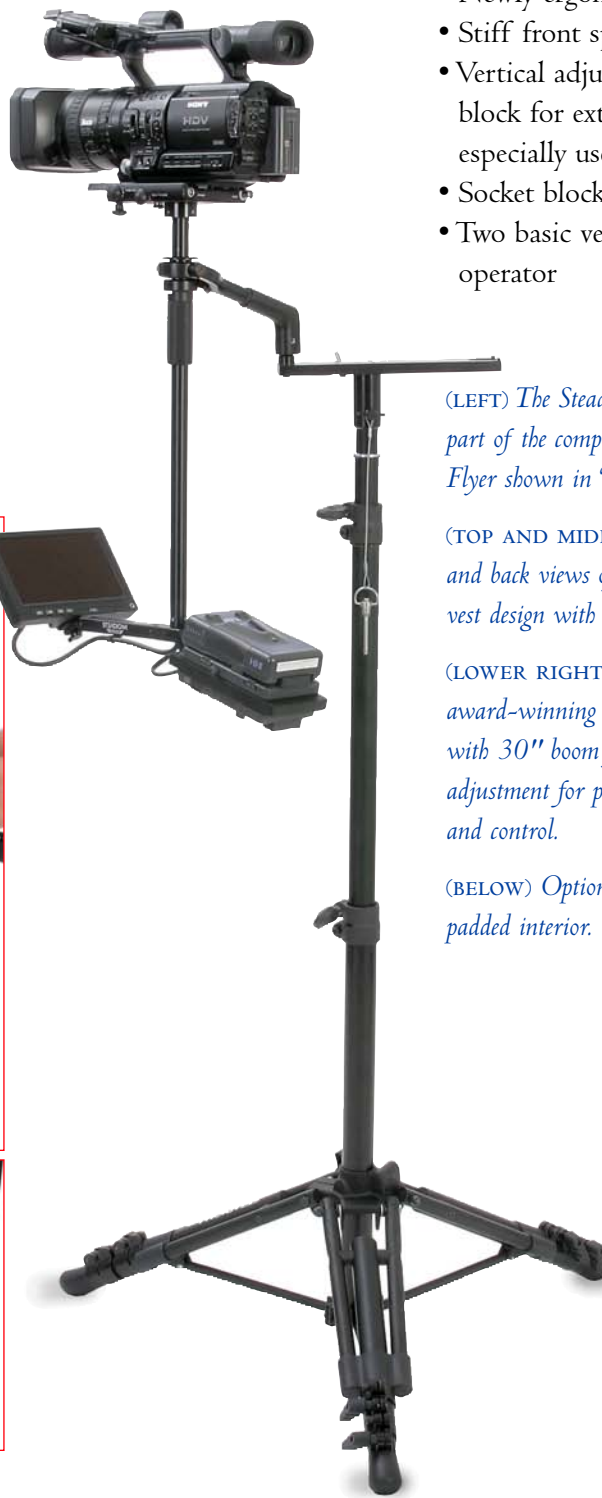

STEADICAM[®]

FLYER F24 FLYER

THE NEW
STEADICAM
FLYER AND
F24 FLYER
CAMERA
STABILIZING
SYSTEMS.

CREATED
FOR TODAY'S
35 MM FILM
AND VIDEO
PRODUCTION.

Flyer and F24 Flyer

Steadicam continues to be the industry leader with the affordable Flyer™ and new F24 Flyer™. Both models come outfitted with our newly redesigned vest. The F24 Flyer is further refined with the inclusion of a new high-definition/standard definition color monitor plus exclusive 12/24-volt switchable power capability. Features, ease of use, and quality are why these Steadicam rigs are perfect for your video and 35 mm film production.

Both Flyers incorporate the same revolutionary Steadicam arm design that won the coveted DV Professional Association's "Best of Show" at NAB:

- Frictionless, silky smooth Iso-Elastic™ arm
- Hugh 30" double-section lifting range
- Tool-free one-touch lift adjustment for each section

(RIGHT) The F24 Flyer with the Arriflex 235 camera complement each other perfectly.

(LOWER RIGHT) The precision low-mass gimbal assures effortless, fluid pans for optimum control.

Lightweight design system sled featuring:

- High definition/standard definition monitor (*F24 Flyer monitor is both HD and composite*)
- Professional tool-free, two axes of arm-to-body angle interconnect
- Low mass gimbal
- Aluminum center post
- Complete system
- Operates in standard or low mode
- Proprietary 12/24-volt switchable power capability (*F24 Flyer only; Flyer includes 12-volt system*)