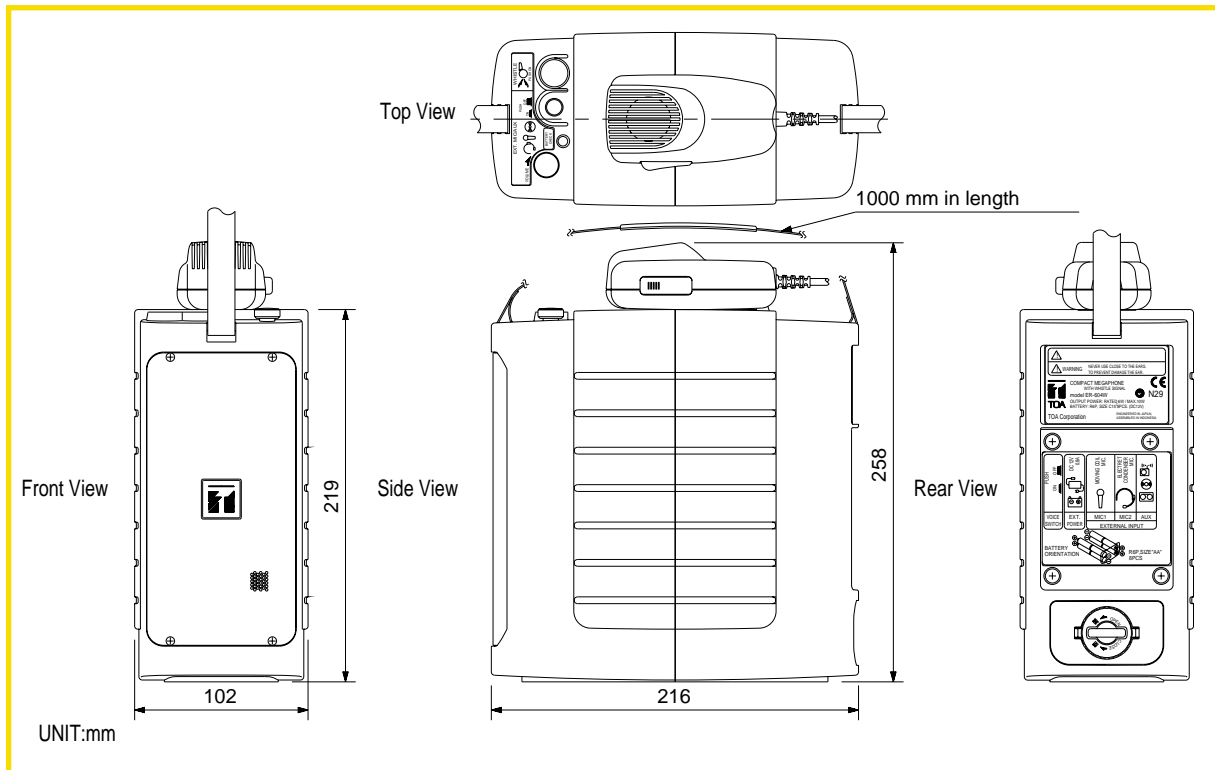

SPECIFICATIONS

ER-604W
SHOULDER MEGAPHONE

Tel: 800-733-7088
Fax: 800-733-9766
www.toaelectronics.com

Model No.	ER-604W
Power Source	8 x AA batteries (LR6) External Power: 12 VDC / 0.8 A
Rated Output	6 W
Maximum Output	10 W
Battery Life	Voice: Approx. 20 hours (w/ alkaline batteries) Whistle: Approx. 90 minutes (continuous use)
Audible Range (ambient noise level of 55 dB)	Voice/Whistle: 525 ft. (160 m)
Microphone	Close-talking type w/ press-to-talk switch and volume control
Signal	Whistle tone, pushbutton activation
Input	MIC 1: -40 dBV, 1.5k Ω, 6.3 mm (1/4") phone jack MIC 2: -18 dBV, 3k Ω, 3.5 mm (0.14") mini jack, w/ phantom power AUX: -12 dBV, 18 k Ω, 3.5 mm (0.14") mini jack External Power: 12 VDC

Other Functions	Voice switch: preserves battery power when no external input signal is present (MIC 1/2 and AUX). Battery Check: flashes to indicate low battery status.
Finish	Body, microphone: ABS resin, off-white Shoulder pad, belt: Black
Dimensions (W x H x D)	4.08" x 10.32" x 8.64" (102 x 258 x 216 mm)
Weight (without batteries)	3.5 lbs. (1.6 kg)
Accessories (included)	3.5 mm (0.14") mini plug: 1 External power supply cord: 1
Options	WH-4000H Headset Microphone WH-4000A Headset Microphone, Moisture-Resistant DM-1200 Handheld Microphone w/ 25 ft. Cable

DIMENSIONAL DRAWING

TOA Electronics, Inc.

601 Gateway Boulevard
Suite 300
South San Francisco, CA 94080
Tel: 800-733-7088 Fax: 800-733-9766
www.toaelectronics.com

TOA Canada Corp.

Tel: 905-564-3570 Fax: 905-564-3569

Literature Order #: L-ER-604W
Specifications subject to change without notice.
© 2003 TOA Electronics, Inc.