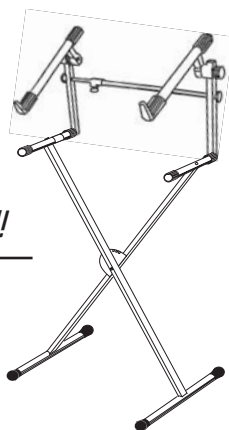

### FEATURES AND BENEFITS

Our top-of-the-line Single-X is designed with strength and comfort in mind. This pro-level model features the heaviest tubing we have in our arsenal and is built with an ergonomic trigger, internal rod mechanism, as well as a solid-steel spring-loaded deadbolt.

*Ask about our Universal 2nd Tier and make this Single-X stand a 2-tier stand!*

KSA7500

Universal 2nd Tier

With its universal mounting attachment, this tilting tier should be everyone's first choice for adding multiple keyboards to any X and Z-style keyboard stand.

**ERGO-LOK  
System**

*Simply squeeze the ergonomic trigger to disengage the clutch, position the stand at any of its five convenient height adjustments, and release the trigger to reengage the clutch.*

### PRODUCT SPECIFICATIONS

- > **Applications:** Large-format keyboards
- > **Tubing:** 30mm
- > **Weight Capacity:** 275 lbs.
- > **Height Adj.:** 27"-38"
- > **Base Spread:** 12"-32"
- > **Construction.:** Welded
- > **Color:** Black Powder Coat Finish