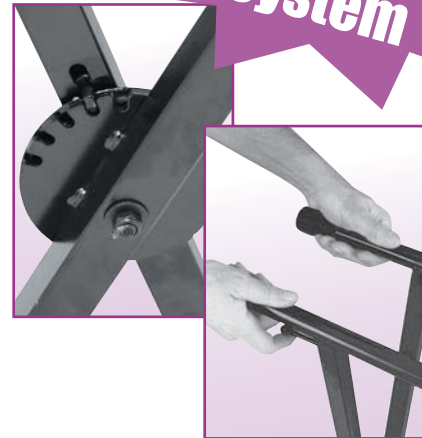

### FEATURES AND BENEFITS

Our top-of-the-line Single-X is designed with strength and comfort in mind. This pro-level model features the heaviest tubing we have in our arsenal and is built with an ergonomic trigger, internal rod mechanism, as well as a solid-steel spring-loaded deadbolt.

*Ask about our Universal 2nd Tier and make this Single-X stand a 2-tier stand!*

KSA7500

Universal 2nd Tier

With its universal mounting attachment, this tilting tier should be everyone's first choice for adding multiple keyboards to any X and Z-style keyboard stand.

**ERGO-LOK  
System**

*Simply squeeze the ergonomic trigger to disengage the clutch, position the stand at any of its five convenient height adjustments, and release the trigger to reengage the clutch.*