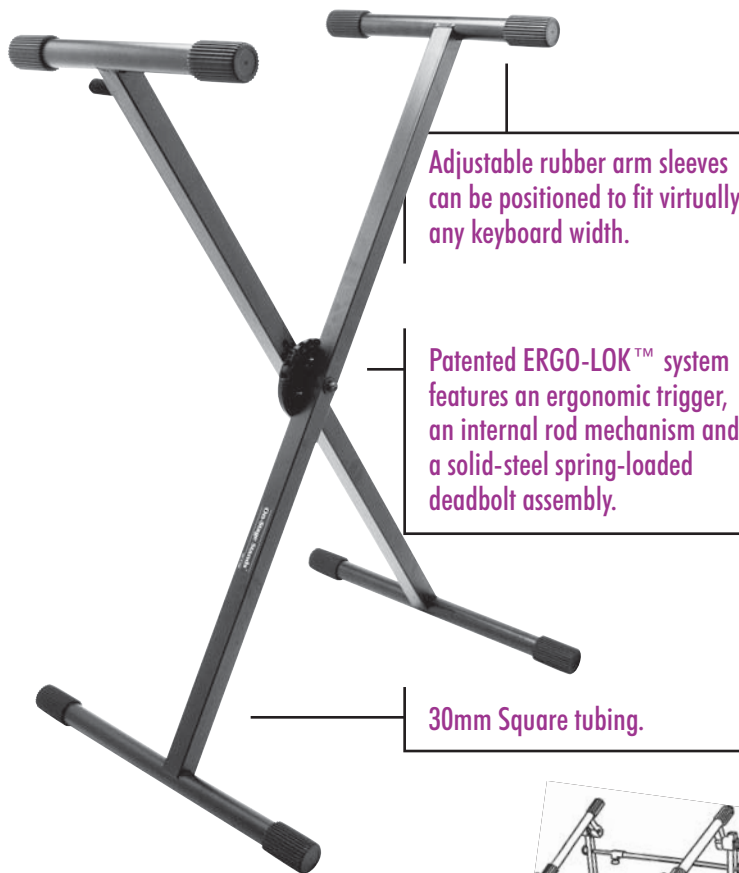

## Pro Heavy-Duty Single-X ERGO-LOK™ System

KEYBOARD STANDS

### FEATURES AND BENEFITS

Our top-of-the-line Single-X is designed with strength and comfort in mind. This pro-level model features the heaviest tubing we have in our arsenal and is built with an ergonomic trigger, internal rod mechanism, as well as a solid-steel spring-loaded deadbolt.

*Ask about our Universal 2nd Tier and make this Single-X stand a 2-tier stand!*

KSA7500

Universal 2nd Tier

With its universal mounting attachment, this tilting tier should be everyone's first choice for adding multiple keyboards to any X and Z-style keyboard stand.

### PRODUCT SPECIFICATIONS

- > **Applications:** Large-format keyboards
- > **Tubing:** 30mm
- > **Weight Capacity:** 275 lbs.
- > **Height Adj.:** 27"-38"
- > **Base Spread:** 12"-32"
- > **Construction.:** Welded
- > **Color:** Black Powder Coat Finish