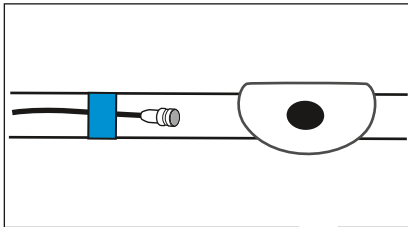

* Accessory | Zubehör | Accessoires | Accesorios | Accesorios | Acessórios | Toebehoren | Części akcesoria | Tillbehör | Tilbehør | Lisäosia | ξεσουάρ ανταλλακτικά | Aksesuar | Аксессуары | 附件 | 付属品 | 액세서리부품