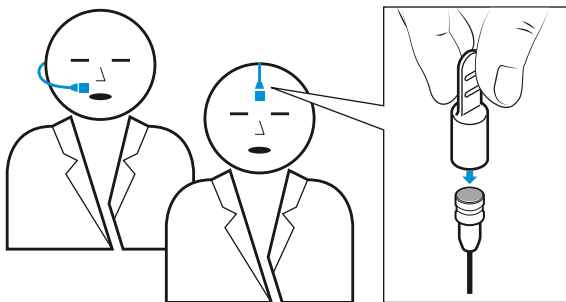

* Accessory | Zubehör | Accessoires | Accesorios | Accesorios | Acessórios | Toebehoren | Części akcesoria | Tillbehör | Tilbehør | Lisäosia | ξεσουάρ ανταλλακτικά | Aksesuar | Аксессуары | 附件 | 付属品 | 액세서리부품