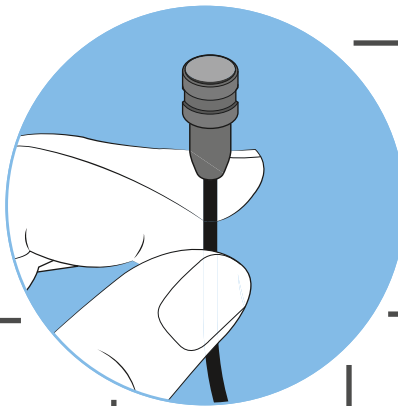

Setup

Wind screen

Instrument

Clip

Magnetic mount

Pin mount

Cover-up