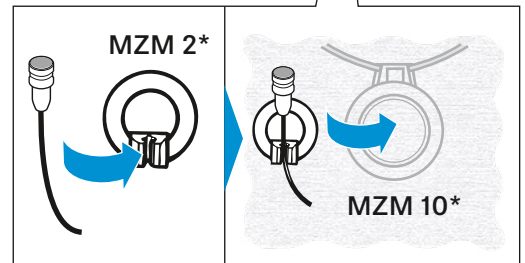

* Accessory | Zubehör | Accessoires | Accesorios | Accesorios | Acessórios | Toebehoren | Części akcesoria | Tillbehör | Tilbehør | Lisäosia | ξεσουάρ ανταλλακτικά | Aksesuar | Аксессуары | 附件 | 付属品 | 액세서리부품