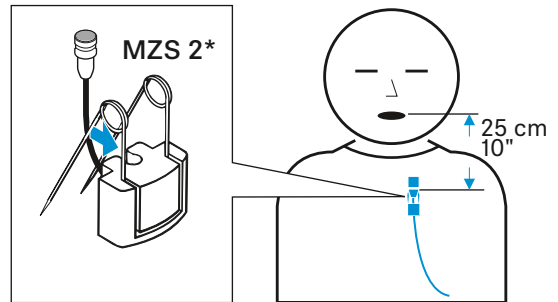

* Accessory | Zubehör | Accessoires | Accesorios | Accesorios | Acessórios | Toebehoren | Części akcesoria | Tillbehör | Tilbehør | Lisäosia | ξεσουάρ ανταλλακτικά | Aksesuar | Аксессуары | 附件 | 付属品 | 액세서리부품