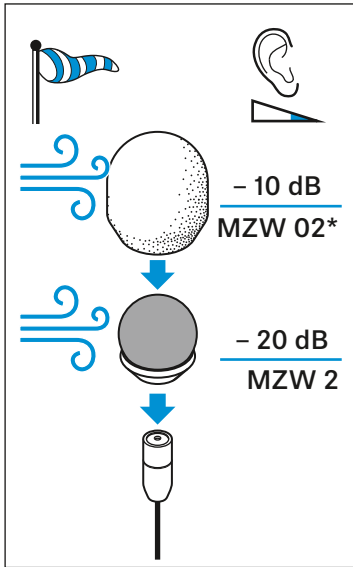

Setup

Wind screen

Instrument

Clip

Magnetic mount

Pin mount

Cover-up