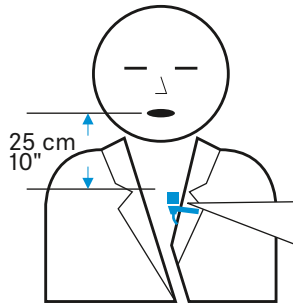

Setup

Wind screen

Instrument

Clip

Magnetic mount

Pin mount

Cover-up