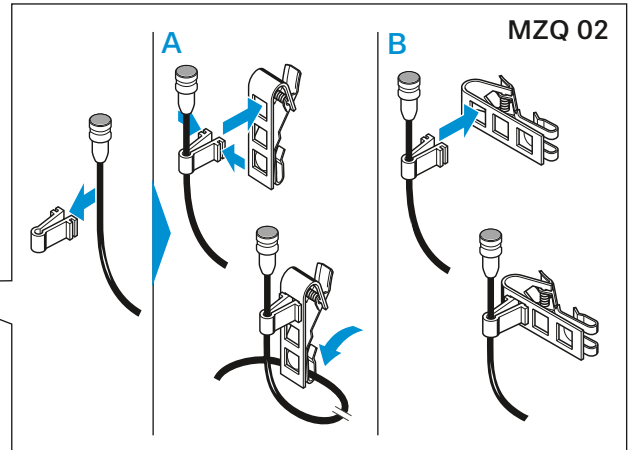

Setup

Wind screen

Instrument

Clip

Magnetic mount

Pin mount

Cover-up