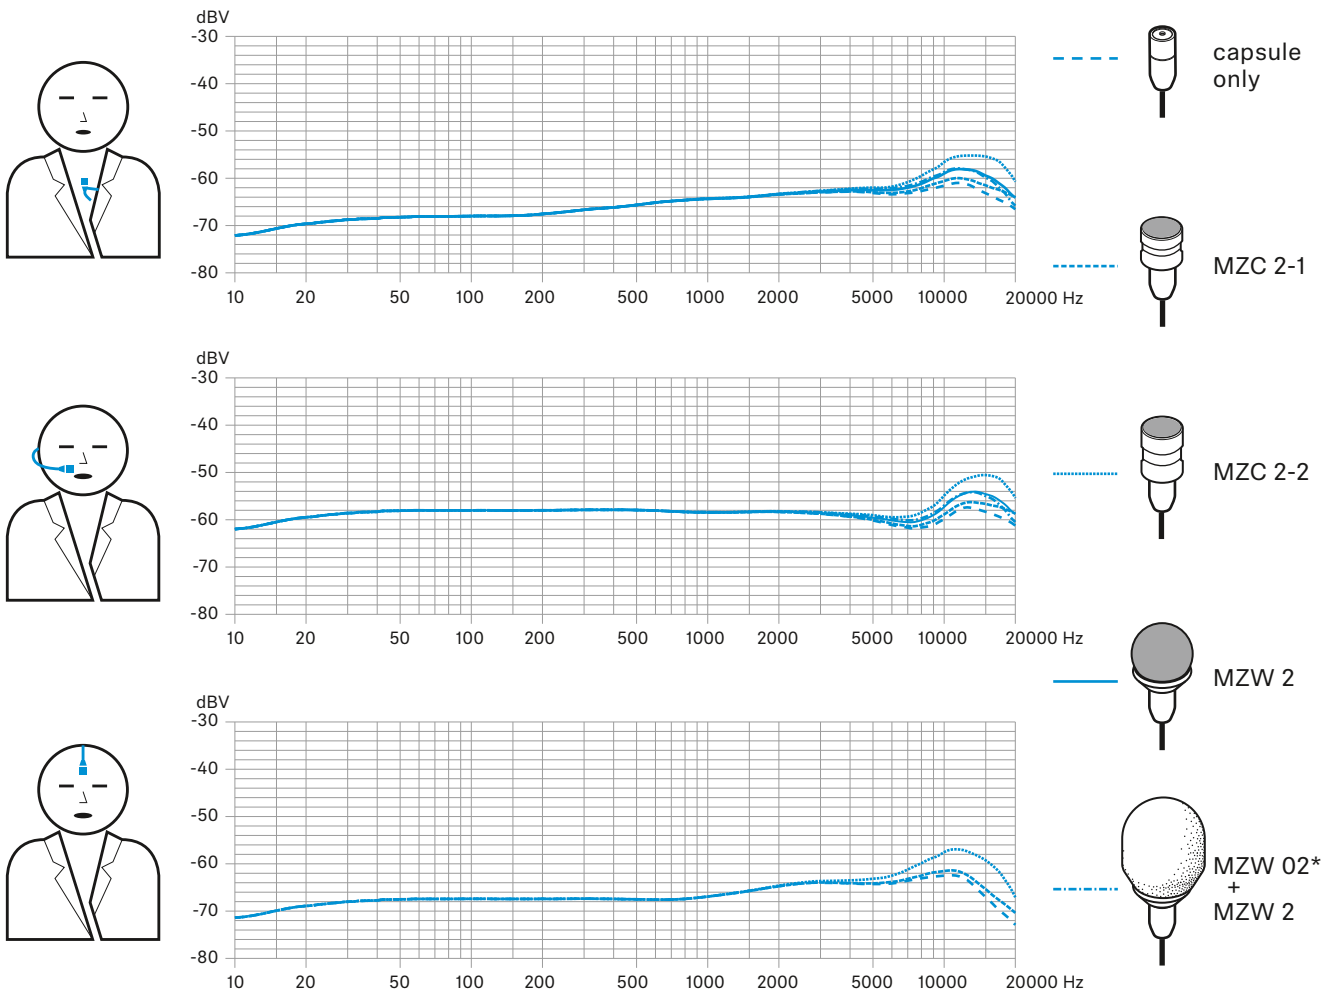

MKE 2

Quick Guide | Kurzanleitung | Guide de démarrage rapide | Guida rapida | Instrucciones resumidas | Instruções resumidas | Beknopte gebruiksaanwijzing | Krótka instrukcja obsługi | Snabbguide | Kort vejledning | Pikaohje | Γρήγορος οδηγός | Kısa Kılavuz | Краткая инструкция | 快速指南 | 快速使用指南 | クイックガイド | 요약 설명서

In the box	Slip-on caps		Cover-up	Wind screen	Clip	Connector	Applicable to
	MZC 2-1	MZC 2-2		MZW 2	MZQ 02		
MKE 2-4 Gold-C	●	●	●			3-Pin SE	SK 50/SK 250/SK 6000/SK 9000/SK 2000/SK 5212
MKE 2-5 Gold-C	●	●	●			open end	
MKE 2-60 Gold-C	●	●	●				System K6
MKE 2-ew Gold	●	●	●	●	●	3.5 mm	XSW/ew/ew D1/ Speechline DW
MKE 2 P-C	●					XLR-3	Video camera Mixing console

Frequency response

Sennheiser electronic GmbH & Co. KG

SENNHEISER

Am Labor 1, 30900 Wedemark, Germany, www.sennheiser.com
Printed in Germany, Publ. 08/19, 571368/A03