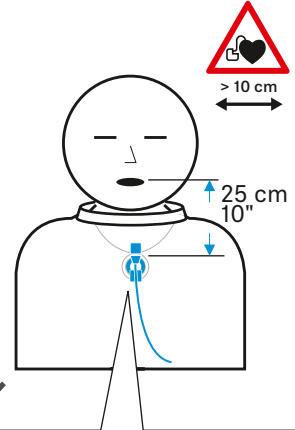

* Accessory | Zubehör | Accessoires | Accesorios | Accesorios | Acessórios | Toebehoren | Części akcesoria | Tillbehör | Tilbehør | Lisäosia | ξεσουάρ ανταλλακτικά | Aksesuar | Аксессуары | 附件 | 付属品 | 액세서리부품