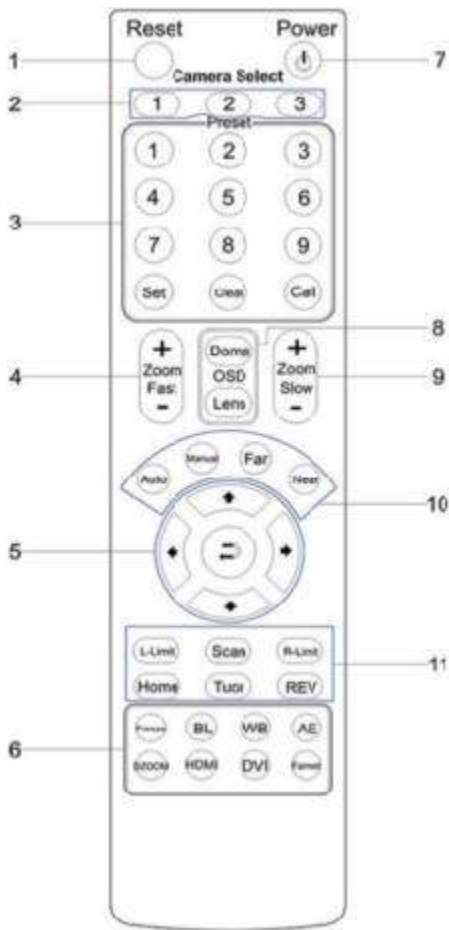

Compatibility

• Windows 7/8/8.1/10	• Easy Meeting	• Polycom Real Presence	• Google Hangouts on Air
• Mac OSX	• Facetime	• Radavision	• YouTube Live
• Acano	• Fuzebox	• Spontania	• Any app that supports the UVC camera interface
• Adobe Connect	• Google Hangouts	• Skype	
• Blue Jeans	• GoToMeeting	• TurboMeeting US	
• Cisco Jabber	• Lifesize	• Vidyo	*These apps do not support Image Flip
• Cisco Webex*	• Skype for Business (Lync)	• Zoom.US	

IR Remote Control Functionality

1. **Reset**
   Restarts the camera and restores it to Factory Default settings. (Note: Will delete all saved settings and presets.)
2. **Camera Selection**
   Select which Camera to control via IR: 1, 2 or 3
3. **Preset Positions**
   1-9: Preset Positions
   Set: Set a Preset Position
   Clear: Clear a Preset Position
   Call: Call a Preset Position
   Note: If you want to set (or call) the first preset position to 1, you simply press number key "1", then press "Set" or "Call" to set (call) the position.
4. **Fast Zoom In/Out Control Zone**
   +: Zoom In quickly
   -: Zoom Out quickly
5. **Pan/Tilt Controller**
   - ↑ Tilt Up
   - ↓ Tilt Down
   - ← Pan Left
   - → Pan Right
   - ↻ Auto Pan (through Full pan range)
6. **Additional Function Zone**
   Model Dependent Functions
   Not applicable to this model
7. **Power Supply Switch**
   Switch for turning camera on/off (i.e. Working mode vs. Stand-By mode)
8. **OSD Menu Zone**
   Model Dependent Functions
   Not applicable to this model
9. **Slow Zoom In/Out Control Zone**
   +: Zoom In slowly
   -: Zoom Out slowly
10. **Focus Control Zone**
    Auto: Turn on Auto Focus
    Manual: Turn on Manual Focus
    Far: Set focus at a farther distance (requires Manual Focus)
    Near: Set focus at a nearer distance (requires Manual Focus)
11. **Pan/Tilt Function Zone**
    Home: Go to camera's Home position
    Rev: Enable image flip for ceiling mounting
    L-Limit: Sets left limit for Scan feature
    R-Limit: Sets right limit for Scan feature
    Scan: Auto pan to L&R limits
    Tour: Auto tour of all saved presets