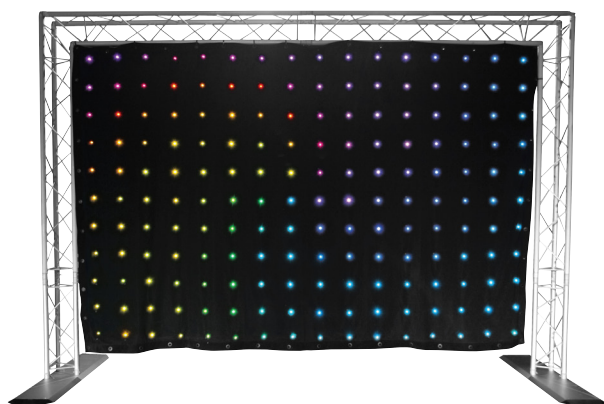

## FEATURES

- Portable goal post truss system designed to enhance any mobile set up at any size venue
- Quick and easy set up and tear down with pre-labeled connections and quick release pins
- Enhances durability and corrosion resistance with aluminum construction
- Holds up to 595 lb (270 kg) (evenly distributed) when fully assembled
- Designed to fit our popular CHAUVET® DJ MotionDrape™ LED
- Match any setup with selectable 5.7 ft or 7.7 ft height options
- Fits best in the CHS-Goal VIP Gear Bag

Weight: 98 lb (44.4 kg)

Size (External): 11.2 x 7.7 ft (3.4 x 2.3 m)

Size (Internal): 9.9 x 7 ft (3 x 2.1 m)

\*Shown with *MotionDrape™ LED* (sold separately)