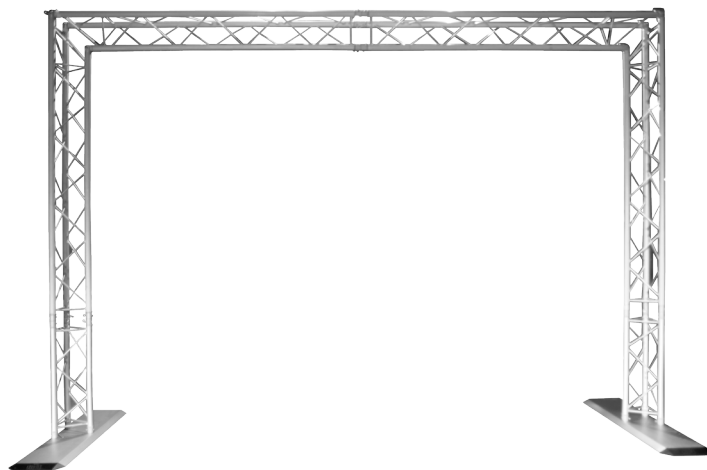

# Goal Post Kit

## FEATURES

- Portable goal post truss system designed to enhance any mobile set up at any size venue
- Quick and easy set up and tear down with pre-labeled connections and quick release pins
- Enhances durability and corrosion resistance with aluminum construction
- Holds up to 595 lb (270 kg) (evenly distributed) when fully assembled
- Designed to fit our popular CHAUVET® DJ MotionDrape™ LED
- Match any setup with selectable 5.7 ft or 7.7 ft height options
- Fits best in the CHS-Goal VIP Gear Bag

Weight: 98 lb (44.4 kg)

Size (External): 11.2 x 7.7 ft (3.4 x 2.3 m)

Size (Internal): 9.9 x 7 ft (3 x 2.1 m)

\*Shown with *MotionDrape™ LED* (sold separately)