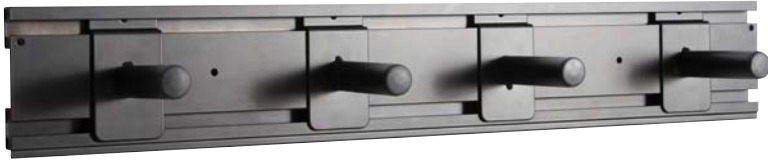

# CABLE MANAGEMENT SYSTEM

CM200 | 13410

4 Freely sliding hooks - spacing between hooks is fully adjustable.

Slotted extrusion allows for freely sliding width adjustment.

## FEATURES AND BENEFITS

Someday your whole world will be wireless, free from gig bags and road cases full of tangled, buried, decidedly noninterchangeable cables and connectors. Until then there's the On-Stage CM200 cable management system. Also perfect for headphones and guitar straps, the CM200 features four free-sliding, independently space-adjustable 4" hooks and mounts quickly and securely to virtually any surface. All aluminum and black powder coat-finished, the On-Stage CM200 makes a durable, attractive, highly functional addition to any performance space, be it in the studio, at home or on the road.

Conquer cable confusion with the On-Stage CM200. Four freely sliding hooks to store cables, headphones, guitar straps, etc.

## PRODUCT SPECIFICATIONS

Dimensions	29" x 4.5"
Hook Depth	4"
Construction	Aluminum
Color	Black Powder Coat Finish