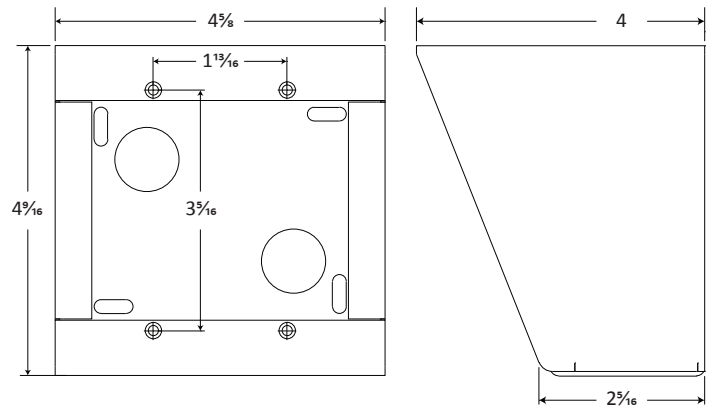

Quam

VANDAL RESISTANT

SE7GVP

ENCLOSURE

Surface Mount, Hooded,
for CIS4 and CIS8 Assemblies (2-gang)

GENERAL DESCRIPTION

The SE7GVP is a steel, vandal resistant, hooded, surface mount enclosure for 2-gang call-in or listen-only stations. There are four (4) 6-32 threaded inserts on a standard 2-gang center and the conduit entrances are 1/2." Gray powder coat finish. For use in an indoor or outdoor environment.

RECOMMENDED QUAM COMPONENTS

Call-In Stations	CIS4 Series
Listen-Only Ststaions	CIS8 Series

Recommended construction sequences, installation instructions, and A&E Specifications are available in various formats in the Specs and Diagrams section at: www.QuamSpeakers.com

QUAM-NICHOLS COMPANY, INC.
234 East Marquette Road. Chicago, IL. 60637
t: 1-800-NEED-NOW (800-633-3669)
f: 1-888-NEED-NOW (888-633-3669)
e: NeedNow@QNC.com
www.QuamSpeakers.com

©2017 Quam-Nichols Company reserves the right to make changes and/or improvements to its products at any time and without notice.