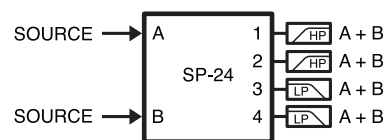

Front Panel Menu Map

Preset Modes

Mono

Stereo

Mono HP + Bass

Stereo HP + Bass

© 2012 Bose Corporation. All rights reserved.
 The Mountain Framingham, MA 01701-9168 USA
www.pro.Bose.com
 All trademarks are the property of their respective owners.
 AM354952 Rev. 00