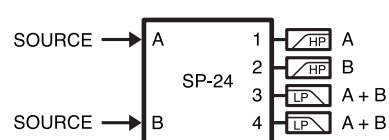

Front Panel Menu Map

Preset Modes

Mono

Stereo

Mono HP + Bass

Stereo HP + Bass

© 2012 Bose Corporation. All rights reserved.
 The Mountain Framingham, MA 01701-9168 USA
www.pro.Bose.com
 All trademarks are the property of their respective owners.
 AM354952 Rev. 00