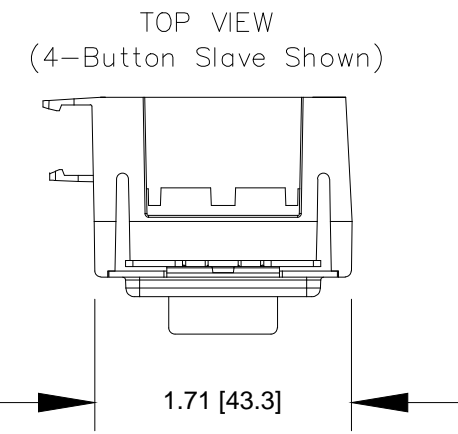

0700-5411
2-Button
Master Station Insert

0700-5412
4-Button
Master Station Insert

0700-5413
1-Slider
Master Station Insert

0700-5414
2-Slider
Master Station Insert

0700-5901
2-Button
Slave Station Insert

0700-5902
4-Button
Slave Station Insert

0700-5903
1-Slider
Slave Station Insert

0700-5904
2-Slider
Slave Station Insert

Notes:
Stations mount on 1.88" [47.75mm] centers
Available in the following colors:
BL-Black
WW-White

Vignette PoE Stations
0700-54xx

DRAWN BY: BRIAN F. EVANS
DATE: 5/10/2017
CHECKED: ROBERT BELL
SCALE: NTS
UNITS: INCHES [mm]

REV

A