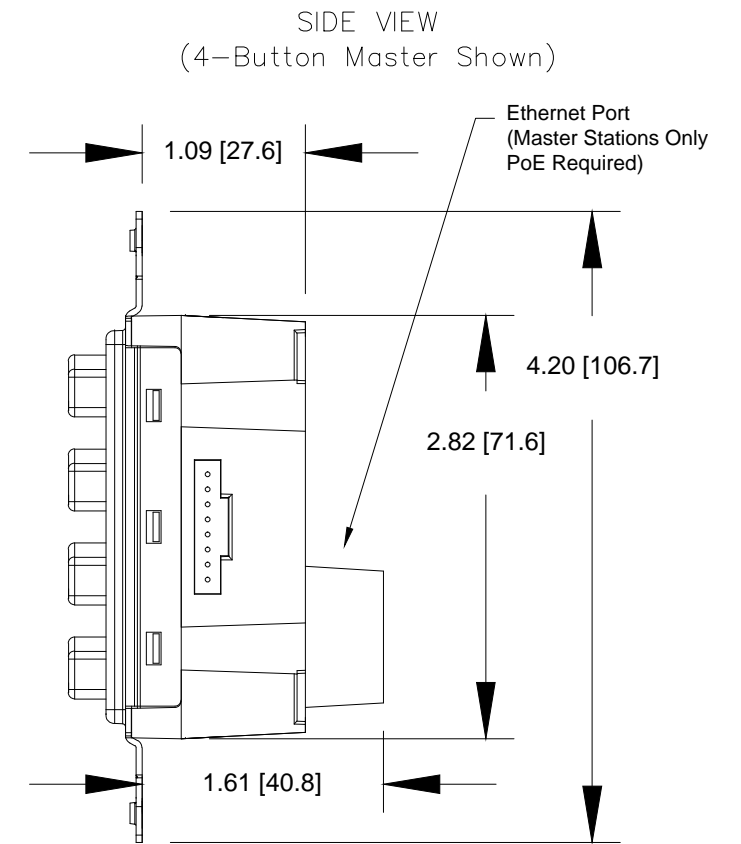

0700-5411
2-Button
Master Station Insert

0700-5412
4-Button
Master Station Insert

0700-5413
1-Slider
Master Station Insert

0700-5414
2-Slider
Master Station Insert

0700-5901
2-Button
Slave Station Insert

0700-5902
4-Button
Slave Station Insert

0700-5903
1-Slider
Slave Station Insert

0700-5904
2-Slider
Slave Station Insert

Notes:
Stations mount on 1.88" [47.75mm] centers
Available in the following colors:
BL-Black
WW-White

Vignette PoE Stations
0700-54xx

DRAWN BY: BRIAN F. EVANS
DATE: 5/10/2017
CHECKED: ROBERT BELL
SCALE: NTS
UNITS: INCHES [mm]

REV

A