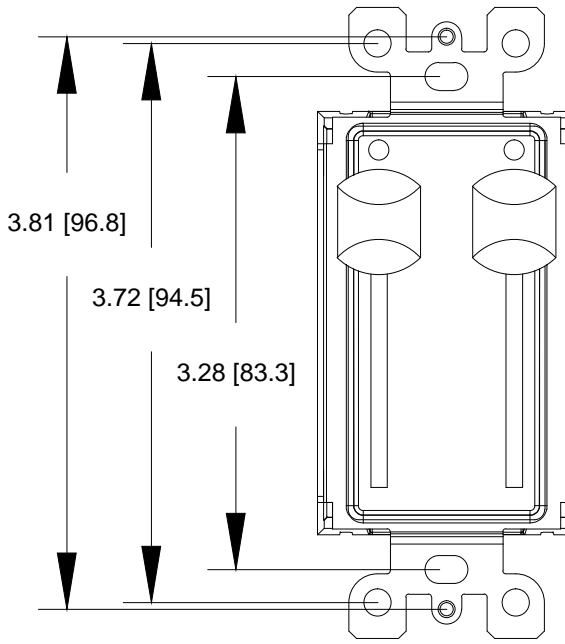

0700-5411
2-Button
Master Station Insert

0700-5412
4-Button
Master Station Insert

0700-5413
1-Slider
Master Station Insert

0700-5414
2-Slider
Master Station Insert

0700-5901
2-Button
Slave Station Insert

0700-5902
4-Button
Slave Station Insert

0700-5903
1-Slider
Slave Station Insert

0700-5904
2-Slider
Slave Station Insert

Notes:
Stations mount on 1.88" [47.75mm] centers
Available in the following colors:
BL-Black
WW-White

Vignette PoE Stations
0700-54xx

DRAWN BY: BRIAN F. EVANS
DATE: 5/10/2017
CHECKED: ROBERT BELL
SCALE: NTS
UNITS: INCHES [mm]

REV

A