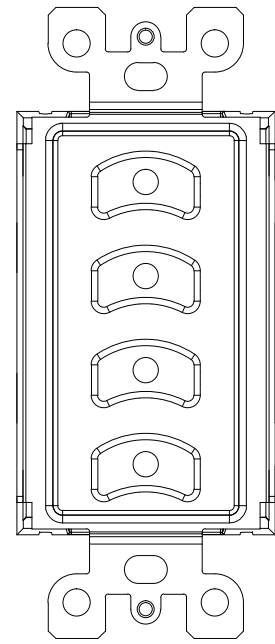

0700-5411
2-Button
Master Station Insert

0700-5412
4-Button
Master Station Insert

0700-5413
1-Slider
Master Station Insert

0700-5414
2-Slider
Master Station Insert

0700-5901
2-Button
Slave Station Insert

0700-5902
4-Button
Slave Station Insert

0700-5903
1-Slider
Slave Station Insert

0700-5904
2-Slider
Slave Station Insert

Notes:
Stations mount on 1.88" [47.75mm] centers
Available in the following colors:
BL-Black
WW-White

Vignette PoE Stations
0700-54xx

DRAWN BY: BRIAN F. EVANS
DATE: 5/10/2017
CHECKED: ROBERT BELL
SCALE: NTS
UNITS: INCHES [mm]

REV

A