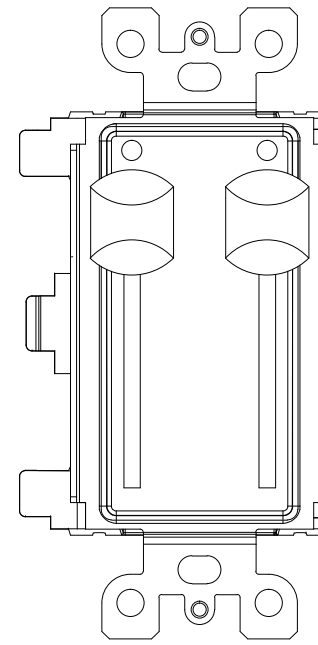

0700-5411
2-Button
Master Station Insert

0700-5412
4-Button
Master Station Insert

0700-5413
1-Slider
Master Station Insert

0700-5414
2-Slider
Master Station Insert

0700-5901
2-Button
Slave Station Insert

0700-5902
4-Button
Slave Station Insert

0700-5903
1-Slider
Slave Station Insert

0700-5904
2-Slider
Slave Station Insert

Notes:
Stations mount on 1.88" [47.75mm] centers
Available in the following colors:
BL-Black
WW-White

Vignette PoE Stations
0700-54xx

DRAWN BY: BRIAN F. EVANS
DATE: 5/10/2017
CHECKED: ROBERT BELL
SCALE: NTS
UNITS: INCHES [mm]

REV

A