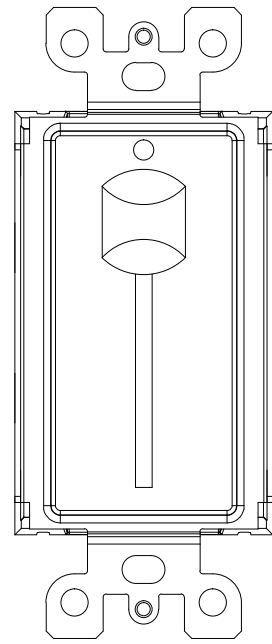

0700-5411
2-Button
Master Station Insert

0700-5412
4-Button
Master Station Insert

0700-5413
1-Slider
Master Station Insert

0700-5414
2-Slider
Master Station Insert

0700-5901
2-Button
Slave Station Insert

0700-5902
4-Button
Slave Station Insert

0700-5903
1-Slider
Slave Station Insert

0700-5904
2-Slider
Slave Station Insert

Notes:
Stations mount on 1.88" [47.75mm] centers
Available in the following colors:
BL-Black
WW-White

Vignette PoE Stations
0700-54xx

DRAWN BY: BRIAN F. EVANS
DATE: 5/10/2017
CHECKED: ROBERT BELL
SCALE: NTS
UNITS: INCHES [mm]

REV

A