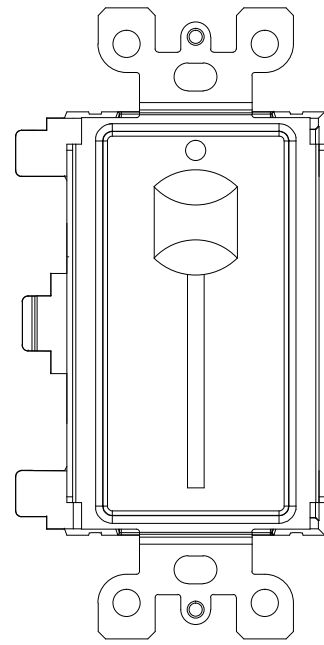

0700-5411
2-Button
Master Station Insert

0700-5412
4-Button
Master Station Insert

0700-5413
1-Slider
Master Station Insert

0700-5414
2-Slider
Master Station Insert

0700-5901
2-Button
Slave Station Insert

0700-5902
4-Button
Slave Station Insert

0700-5903
1-Slider
Slave Station Insert

0700-5904
2-Slider
Slave Station Insert

Notes:
Stations mount on 1.88" [47.75mm] centers
Available in the following colors:
BL-Black
WW-White

Vignette PoE Stations
0700-54xx

DRAWN BY: BRIAN F. EVANS
DATE: 5/10/2017
CHECKED: ROBERT BELL
SCALE: NTS
UNITS: INCHES [mm]

REV

A