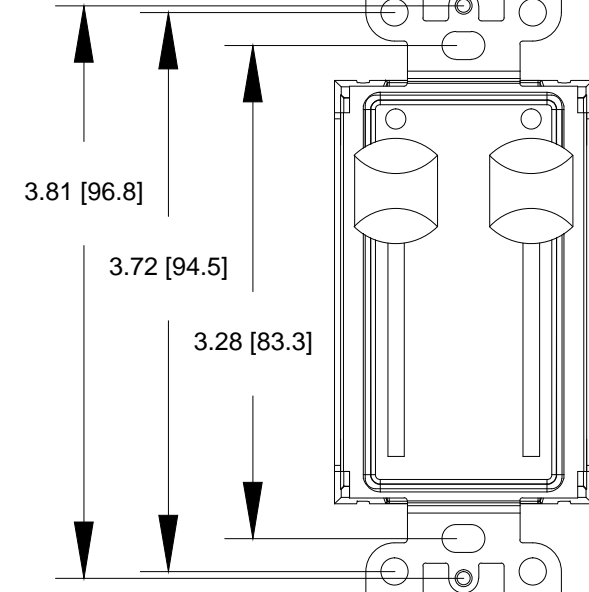

0700-5411
2-Button
Master Station Insert

0700-5412
4-Button
Master Station Insert

0700-5413
1-Slider
Master Station Insert

0700-5414
2-Slider
Master Station Insert

0700-5901
2-Button
Slave Station Insert

0700-5902
4-Button
Slave Station Insert

0700-5903
1-Slider
Slave Station Insert

0700-5904
2-Slider
Slave Station Insert

Notes:
Stations mount on 1.88" [47.75mm] centers
Available in the following colors:
BL-Black
WW-White

Vignette PoE Stations
0700-54xx

DRAWN BY: BRIAN F. EVANS
DATE: 5/10/2017
CHECKED: ROBERT BELL
SCALE: NTS
UNITS: INCHES [mm]

REV

A