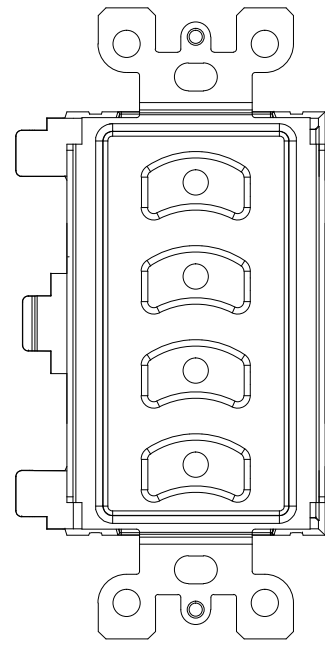

0700-5411
2-Button
Master Station Insert

0700-5412
4-Button
Master Station Insert

0700-5413
1-Slider
Master Station Insert

0700-5414
2-Slider
Master Station Insert

0700-5901
2-Button
Slave Station Insert

0700-5902
4-Button
Slave Station Insert

0700-5903
1-Slider
Slave Station Insert

0700-5904
2-Slider
Slave Station Insert

Notes:
Stations mount on 1.88" [47.75mm] centers
Available in the following colors:
BL-Black
WW-White

Vignette PoE Stations
0700-54xx

DRAWN BY: BRIAN F. EVANS
DATE: 5/10/2017
CHECKED: ROBERT BELL
SCALE: NTS
UNITS: INCHES [mm]

REV

A