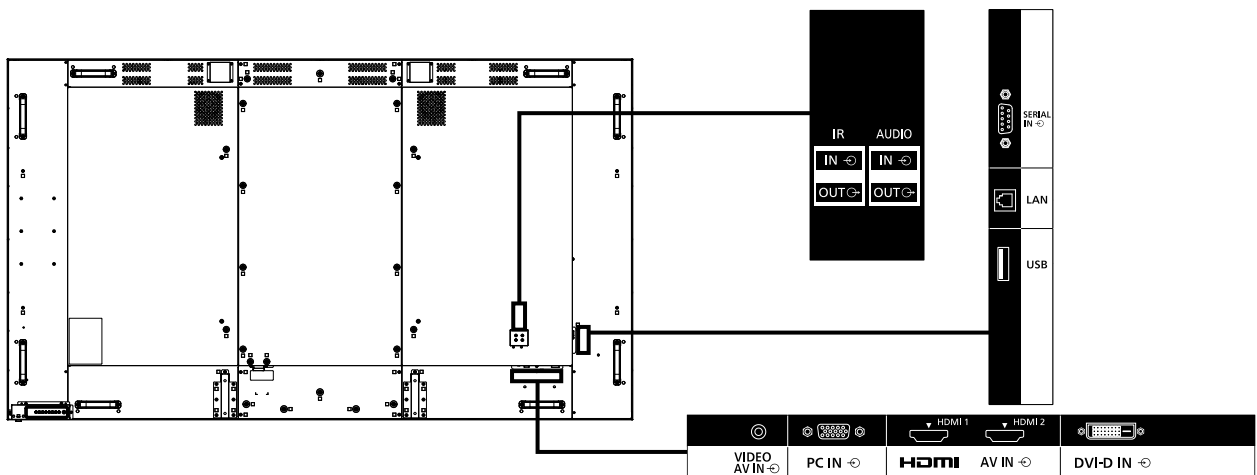

CONNECTION TERMINAL

* Specifications and appearance are subject to change without notice.