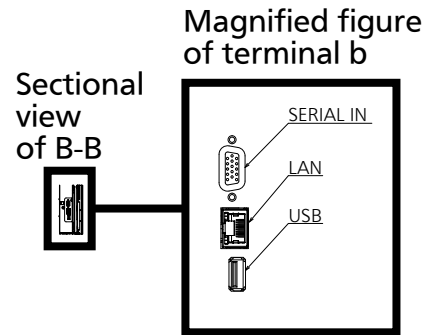

Drawing of terminals

View from back

84EF1

Units : inches (mm)

	VIDEO AV IN	PC IN	HDMI	DVI-D IN	SERIAL IN	LAN	USB
A	0.51 (13.1)	0.54 (13.8)	0.43 (10.9)	0.49 (12.5)	0.54 (13.8)	0.48 (12.2)	0.46 (11.6)
B	0.07 (1.7)	0.2 (5.1)	-	0.22 (5.6)	-	-	-
C	1.69 (43.0)						

*Due to the construction of terminal, some types of connecting cable or USB memory device cannot be used. Be sure to use connecting cable or USB memory device after confirmation in this drawing.