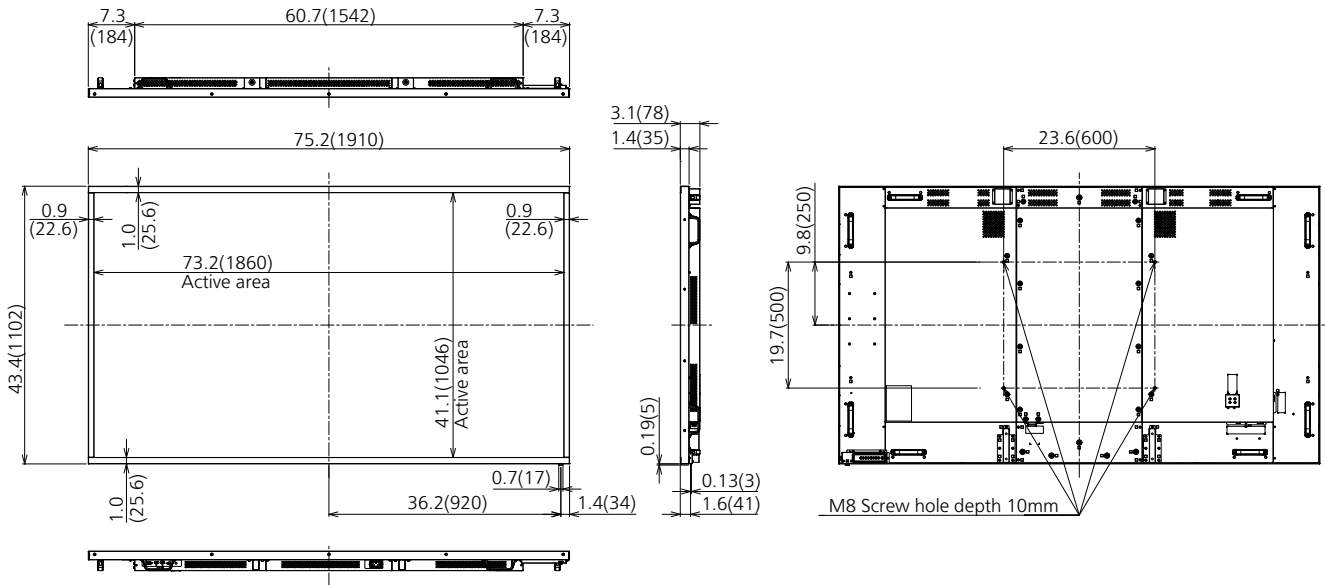

*1 USB input has some restrictions. Please refer to operating instructions for more information.
*2 In case of running for a long time, the moving image is recommended to be displayed. If you display a still picture for an extended period, the image retention might remain on the screen. However, image retention can gradually disappear by displaying movie images.

STANDARD (CERTIFICATIONS)

SAFETY REGULATIONS	UL60950-1, CSA C22.2 No. 60950-1-07, 2nd Edition, 2014-10 Mexico: UL Certificate of Compliance(UL Mexico issue)
RADIATION REGULATIONS	FCC 47 CFR, Part 15, Subpart B Class A ICES-003

REMOTE CONTROL TRANSMITTER

Power Requirements	DC 3 V (2 x AAA Size batteries)
Operating distance	approx. 23 ft (7 m)*
Weight	approx. 2.2 oz (63 g) including batteries
Dimensions (W x H x D)	1.7" x 4.1" x 0.8" (44 x 105 x 20.5 mm)

*When operated directly in front of receptor.

INCLUDED ACCESSORIES

- AC cord (78" (2.0 m))
- Remote Control
- Batteries (AAA size) x 2
- Clamper x 3
- CD-ROM/User manual
- Operating instruction book

DIMENSIONS

Cautions: This drawing is not a scale
Units : inches (mm)