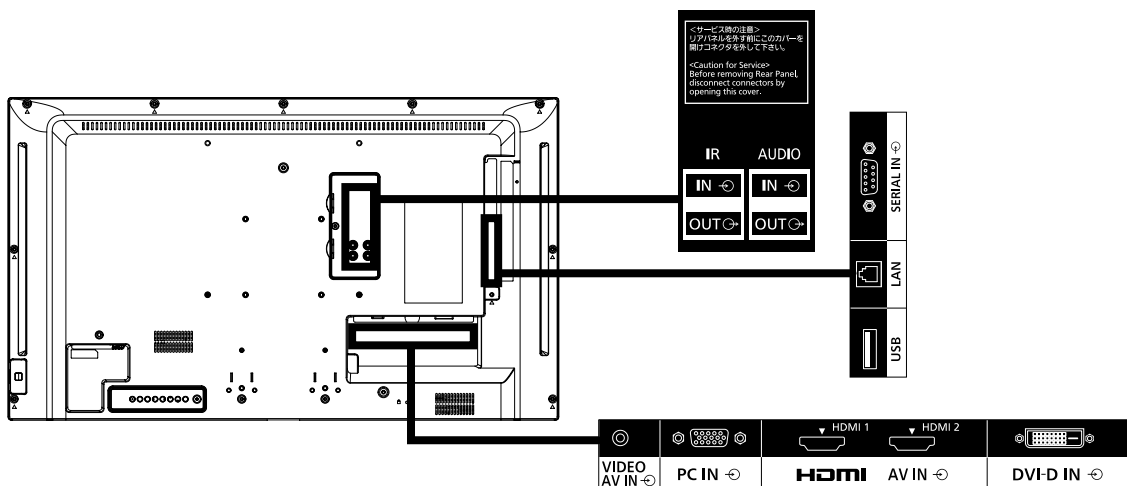

REMOTE CONTROL TRANSMITTER

Power Requirements	DC 3 V (2 x AAA Size batteries)
Operating distance	approx. 23 ft (7 m)*
Weight	approx. 2.2 oz (63 g) including batteries
Dimensions (W x H x D)	1.7" x 4.1" x 0.8" (44 x 105 x 20.5 mm)

*When operated directly in front of receptor.

INCLUDED ACCESSORIES

- AC cord (approx. 71" (1.8 m))
- Remote Control
- Batteries (AAA size) x 2
- Clamper x 3
- CD-ROM/User manual

DIMENSIONS

Cautions: This drawing is not a scale
 Units : inches (mm)

CONNECTION TERMINAL

* Specifications and appearance are subject to change without notice.

List of correspondence signals

V : VIDEO
 R : D-sub RGB
 Y : YC_BC_R/YP_BP_R
 D : DVI-D
 H : HDMI

The picture signal which can indicate a this machine is as it is the following table.