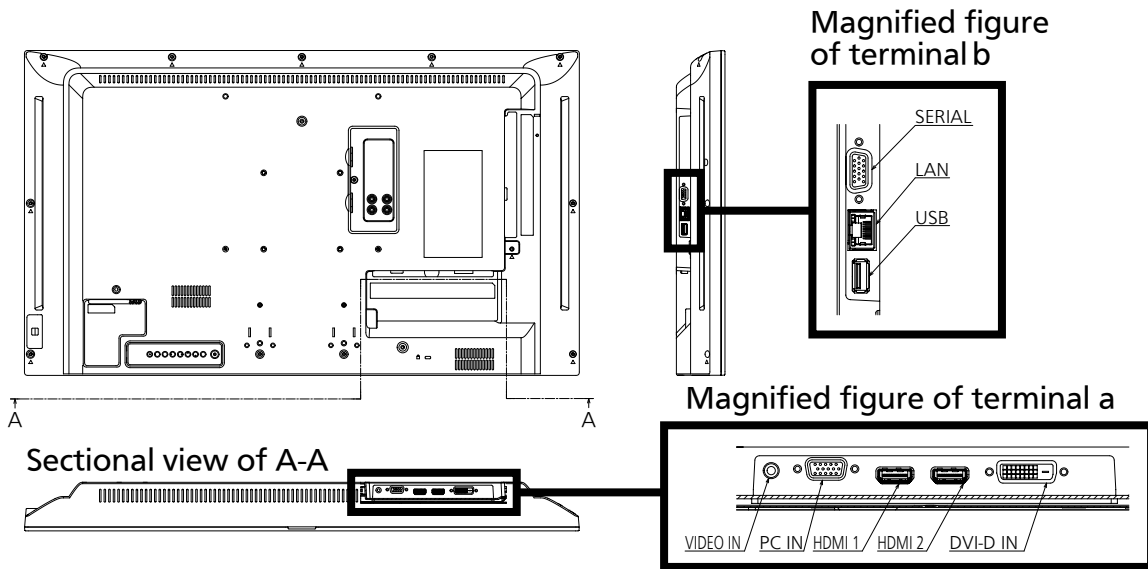

Drawing of terminals

View from back

32EF1

Units : inches (mm)

	VIDEO IN	PC IN	HDMI	DVI-D IN	USB	LAN	SERIAL IN
A	0.42 (10.8)	0.45 (11.5)	0.34 (8.6)	0.40 (10.2)	0.33 (8.3)	0.29 (7.4)	0.37 (9.0)
B	0.07 (1.7)	0.23 (5.8)	0 (0)	0 (0)	0 (0)	0 (0)	0.21 (5.3)
C	0.83 (21.1)				0.73 (18.6)		

*Due to the construction of terminal, some types of connecting cable or USB memory device cannot be used. Be sure to use connecting cable or USB memory device after confirmation in this drawing.