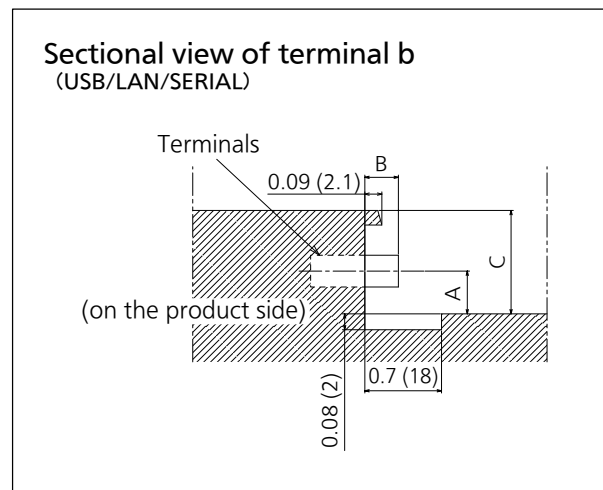

Drawing of terminals

View from back

32EF1

Units : inches (mm)

	VIDEO IN	PC IN	HDMI	DVI-D IN	USB	LAN	SERIAL IN
A	0.42 (10.8)	0.45 (11.5)	0.34 (8.6)	0.40 (10.2)	0.33 (8.3)	0.29 (7.4)	0.37 (9.0)
B	0.07 (1.7)	0.23 (5.8)	0 (0)	0 (0)	0 (0)	0 (0)	0.21 (5.3)
C	0.83 (21.1)				0.73 (18.6)		

*Due to the construction of terminal, some types of connecting cable or USB memory device cannot be used. Be sure to use connecting cable or USB memory device after confirmation in this drawing.