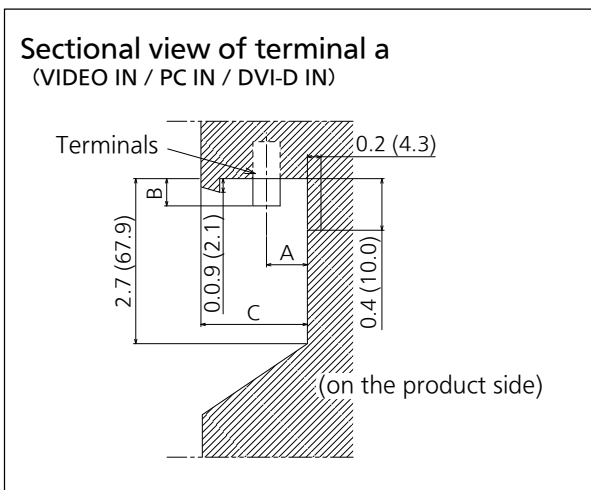

Drawing of terminals

View from back

32EF1

Units : inches (mm)

	VIDEO IN	PC IN	HDMI	DVI-D IN	USB	LAN	SERIAL IN
A	0.42 (10.8)	0.45 (11.5)	0.34 (8.6)	0.40 (10.2)	0.33 (8.3)	0.29 (7.4)	0.37 (9.0)
B	0.07 (1.7)	0.23 (5.8)	0 (0)	0 (0)	0 (0)	0 (0)	0.21 (5.3)
C	0.83 (21.1)				0.73 (18.6)		

*Due to the construction of terminal, some types of connecting cable or USB memory device cannot be used. Be sure to use connecting cable or USB memory device after confirmation in this drawing.