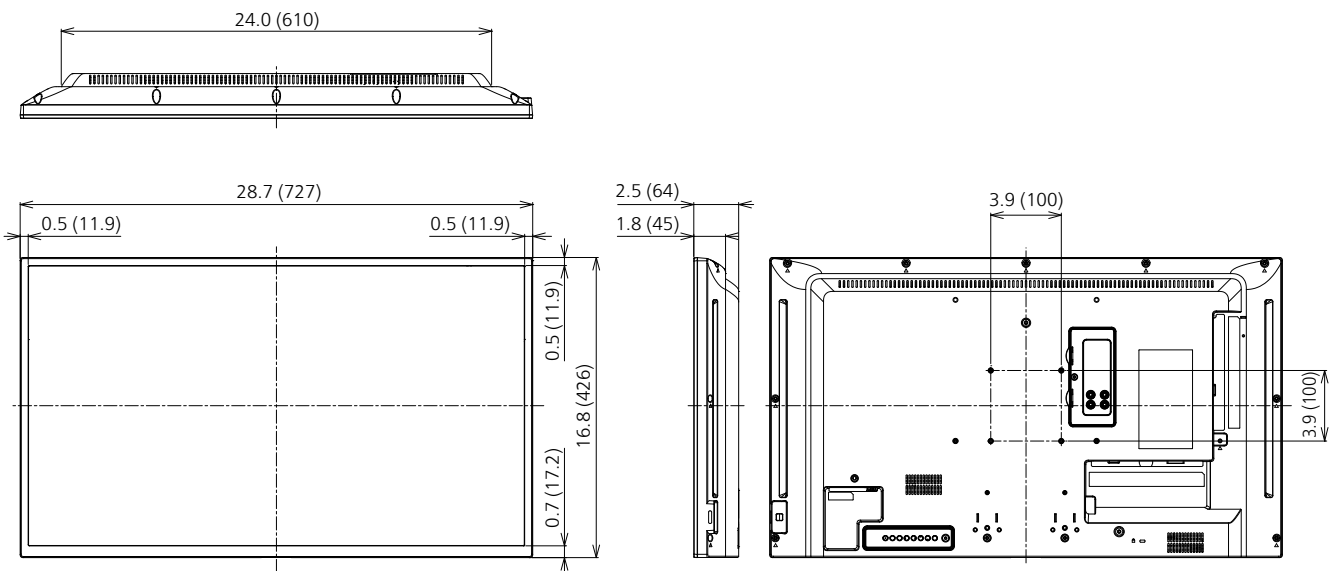

*Based on IEC 62087 Ed.2 measurement method

■ MECHANICAL

Dimension (W x H x D)	28.7" x 16.8" x 2.5" (727 x 426 x 64 mm)
Weight	approx. 11.7 lbs (5.3 kg)
Bezel Color	Black
Bezel Width	T/R/L: 0.5" (11.9 mm), B: 0.7" (17.2 mm)
Carton Dimensions (W x H x D)	32.2" x 21.6" x 5.5" (818 x 547 x 139 mm)
Gross Weight	approx. 17.7 lbs (8 kg)
Cabinet Material / Color	Plastic / Black
Pitch for Wall-Hanging	VESA Compliant 3.9" x 3.9" (100 x 100 mm) (Installed by: M4 screws / Screw hole depth 0.39" (10 mm))

REMOTE CONTROL TRANSMITTER

Power Requirements	DC 3 V (2 x AAA Size batteries)
Operating distance	approx. 23 ft (7 m)*
Weight	approx. 2.2 oz (63 g) including batteries
Dimensions (W x H x D)	1.7" x 4.1" x 0.8" (44 x 105 x 20.5 mm)

*When operated directly in front of receptor.

INCLUDED ACCESSORIES

- AC cord (approx. 71" (1.8 m))
- Remote Control
- Batteries (AAA size) x 2
- Clamper x 3
- CD-ROM/User manual

DIMENSIONS

Cautions: This drawing is not a scale
 Units : inches (mm)