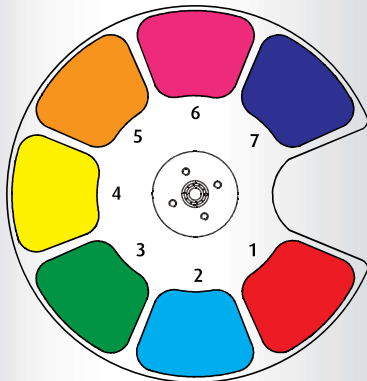

SolaSpot 1000

Technical Data Sheet

Features

Modular Construction	Pan - 540°
Fast Service Design	Tilt - 265°
Electronic Cooling System Control	Max Speed Pan- 360° (seconds)- 2.27
LED Type - 440W Bright White Engine	Max Speed Tilt- 180° (seconds)- 1.31
LED Hours- 70% Luminous output 50,000 hours	Full Color LCD Display W/ Battery Mode
Active Thermal Control	5-Pin DMX/RDM Connector
Fan Modes - Standard / Continuous / Studio	Ethernet In and Passive Thru
RDM Compatible	PowerCON TRUE1 Connector
Control Options - DMX 512 / RDM / Art-Net	Pan and Tilt Locks
DMX Channels - 39	Road Case Included (Single)

Optical

Fixed Color Wheel

- 1- Red
- 2- Blue
- 3- Green
- 4- Yellow
- 5- Orange
- 6- Purple
- 7- Dark Blue

- Linear CMY / CTO
- Lens Defog System
- Iris
- Zoom- 11 to 48 degrees
- Auto-Focus Function
- Rotating Animation
- Light Frost
- 4 Facet Linear Prism

Photometrics

Lumens -	18,000
CRI -	>70
Color Temperature-	7000K

Rotating Gobo Wheel

6 + Open
Glass Lithos

- 1- Strikes
- 2- Triangles
- 3- Woven
- 4- Crosshatch
- 5- Technowedge
- 6- Shower

Fixed Gobo Wheel

7 + Open
Metal GOBO's

- 1- Seashells
- 2- Crescents
- 3- Abstract
- 4- Fracture
- 5- Verdure
- 6- Shatter
- 7- Tunnel

Gobo Dimensions

∅ { O.D.- 30mm (1.18 in)
Image Area- 25mm (.98 in)

Electrical

Input Power Rating- AC 100V - 240V 50/60 Hz