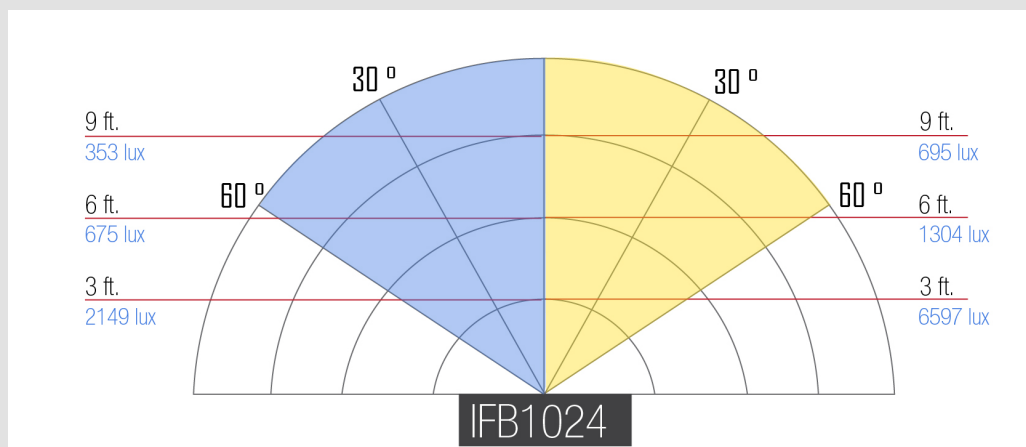

Photometrics

Specifications

Beam Angle	50°
Build Material	Heavy Plastic
Color Temperature	3200K (±100K) / 4000K (±100K)/ 5600K (±100K)
Control	Local Knob & Touchscreen
Cooling System	Passive Cooling
Dimensions	17" x 14" x 3.75"
Dimming	10-100%
Fixture Size	14" x 14" x 2.75"
Fixture Weight	6 lbs
Focusing	NO
Foot Candles	506.5/ 961.3/ 613.1
Head Type	Bi-Color
Lens	60° Lens
Light Source	512 0.06w LED @ 5600K 512 0.06w LED @ 3200K
Mount	Yoke
Power Supply	12v @ 6.66 Amps
Rating	120v @ 60Hz
Shipping Weight	41 lbs
Shipping Dimensions	18" x 18" x 24"