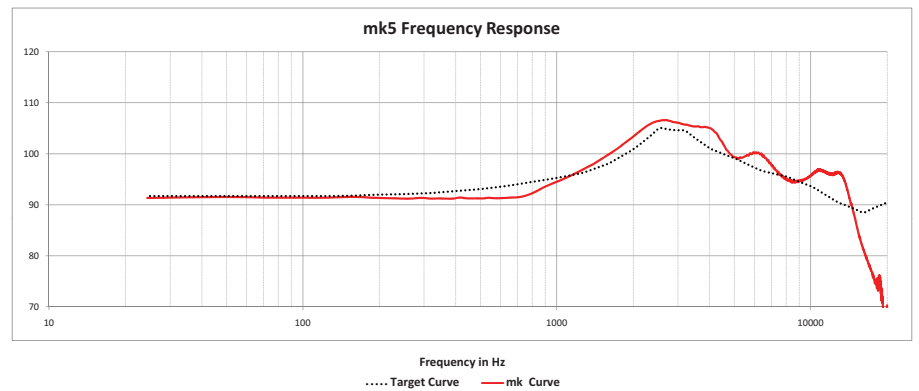

✓ BEST NOISE ISOLATION

Etymotic's earphones have the highest noise isolation of all earphones, as measured by an independent laboratory accredited by the National Institute of Standards and Technology. Reduction of outside noise lowers the risk of listening at unsafe levels.

✓ BEST STYLE AND FIT

All Etymotic earphones include an assortment of noise-isolating ACCU•Fit™ eartip options to ensure proper seal and comfort.

CUSTOM•FIT upgrade option is available for all earphones and headsets. Custom earmolds bring an entirely new level of comfort during extended listening, exercise and travel. Molds are exact replicas of the ears, ensuring the same professional fit preferred by musicians and sound engineers for consistent sound quality and noise isolation.

WARRANTY: 1 year

Description/Features mk5 Earphones for audio devices with a 3.5-mm jack	• Best value • Compact, low-profile • Accu-Chamber® Technology • High-gloss finish
Accuracy Score	85%
Frequency Response	20 Hz - 15 kHz
Transducers	High-output 6-mm neodymium moving coil drivers
Noise Isolation	35 - 42 dB
Impedance (@ 1 kHz)	32 Ohms
Sensitivity (@ 1 kHz) SPL at 0.1V	95 dB
Maximum Output (SPL)	120 dB
Cable	4 ft
Warranty	1 year
CUSTOM•FIT Option	✓