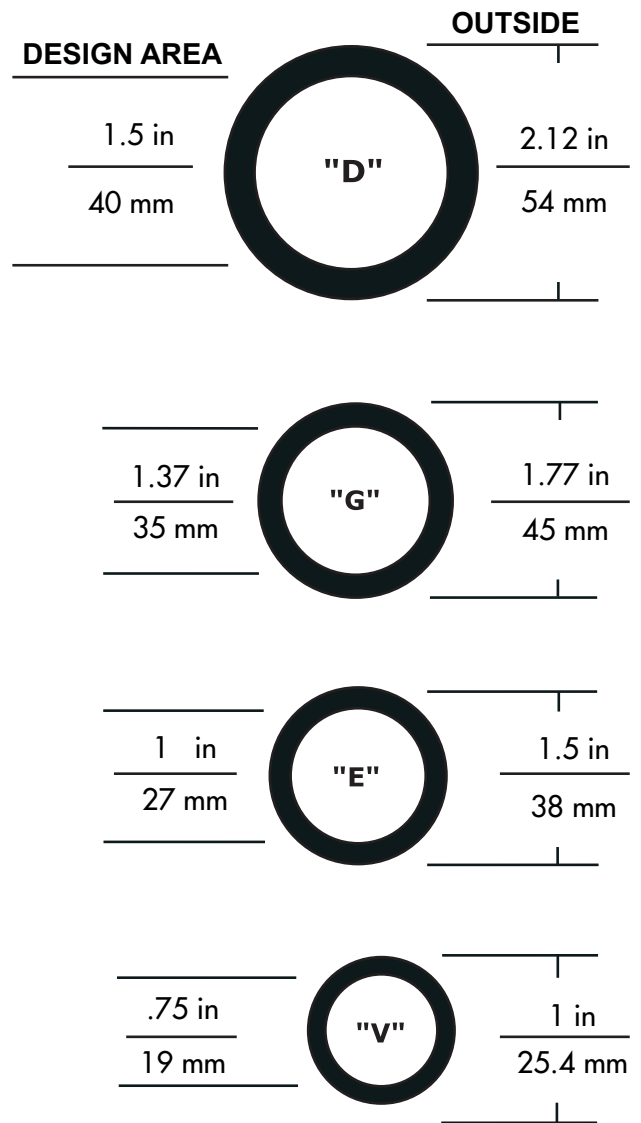

Bridges must be inserted to maintain physical structure for steel patterns, if not, the center of these letters would fall out.

GAM PATTERN SIZES AND ADAPTERS

Industry standard basically dictates three common pattern sizes; the A,B and M sizes ranging from 2.56" to 4" in diameter. Other sizes do exist and are illustrated on the following page.

GAM Pattern adapters are designed to enable patterns to fit into devices that are a slightly different size. The following page illustrates the various adapters with dimensional information. The pattern being mounted in the adapter is held under the three tabs. First, bend the tab up, set the glass or metal pattern into the ring, then bend the remaining lip of the tab over the pattern to hold it in place.

THE GREAT AMERICAN PATTERN SIZES

PATTERN AND GLASS ADAPTERS

PR1050
Glass Adapter

PR1052
Glass Adapter

PR1054
Glass Adapter

PR1059
V' to MAC 500 & PRO 918

PRODUCT NUMBER

For all patterns: