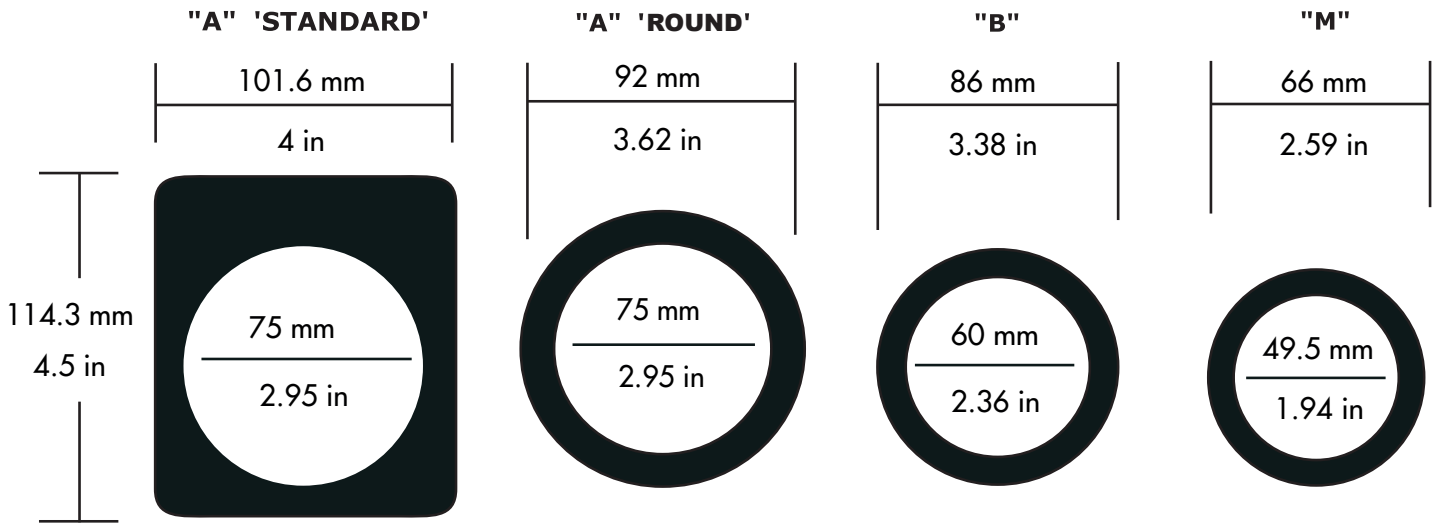

THE GREAT AMERICAN PATTERN SIZES