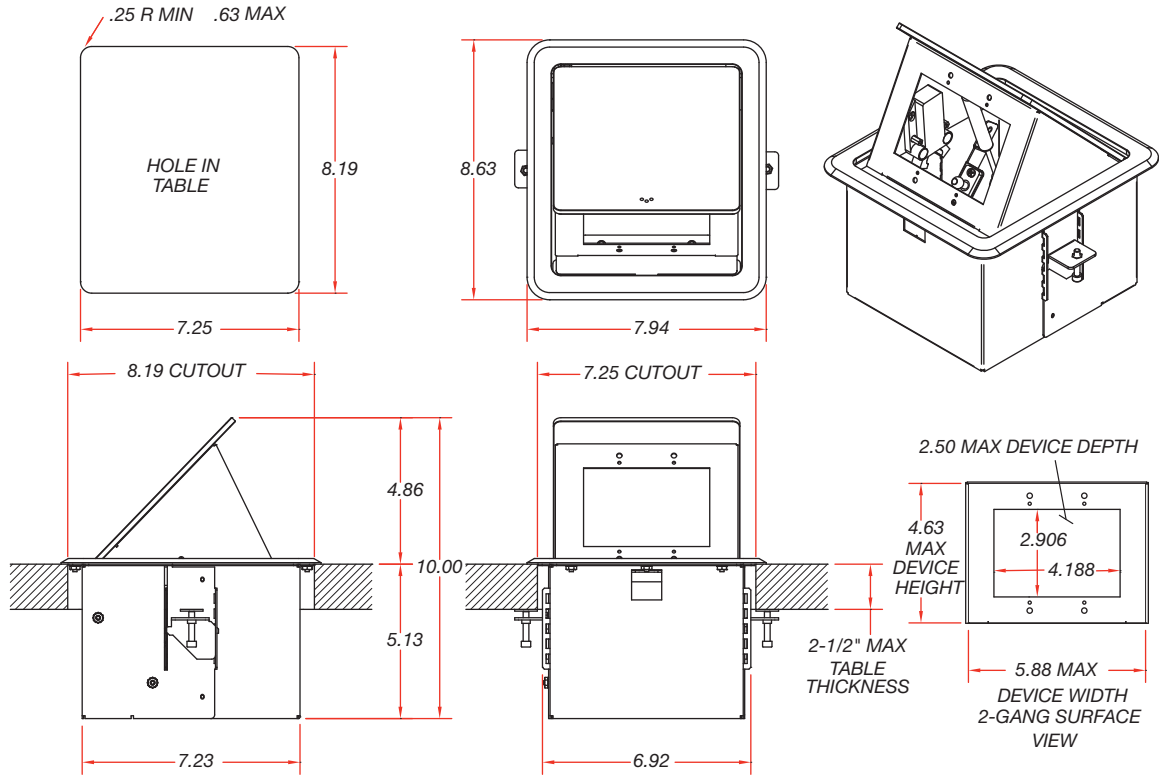

DIMENSIONS

DECORA STYLE / SS INSERTS