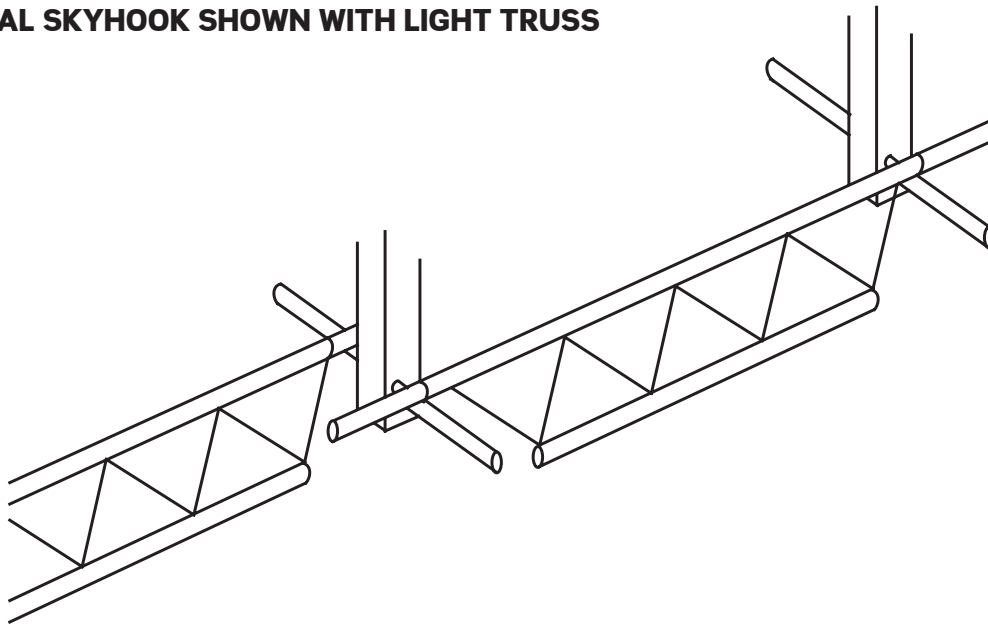

TYPICAL SKYHOOK SHOWN WITH LIGHT TRUSS