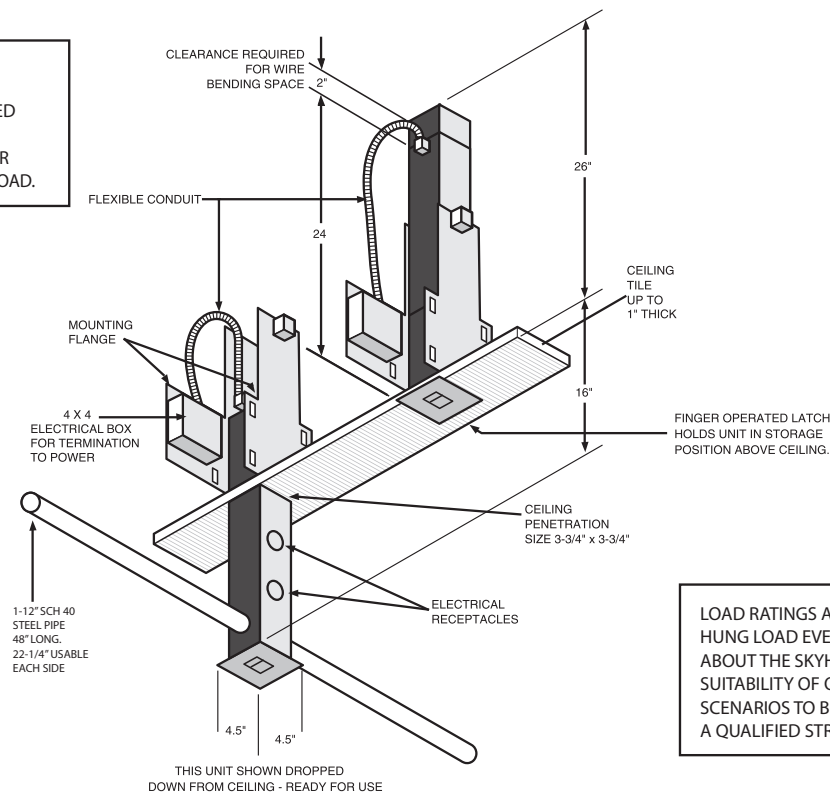

## RETRACTABLE LIGHTING CONFIGURATION

\*Secure to structure on both sides per direction of your structural engineer

## TYPICAL SKYHOOK SHOWN WITH LIGHT TRUSS

MOUNTING METHOD AND REQUIREMENTS TO BE DETERMINED BY A QUALIFIED STRUCTURAL ENGINEER. STRUCTURE TO BE RATED FOR A MAXIMUM 1,500 POUND LOAD.

Skyhook comes with up to four power receptacles (two on the front and two on the back of the pull down column) ready to power lights suspended on the cross pipe. These receptacles may be 20A PBG, 20A Grounded Stage Pin, or 20A Locking Receptacles. They can be individually fed by four circuits, grouped on two circuits, or grouped onto a single circuit. Receptacles for overseas installations can be field fitted with receptacles common to the country of destination.

By removing one power receptacle, a low voltage section can be mounted in its place to provide two low voltage connectors for video or audio signals. Users can then hang video monitors, speakers and/or automated devices from the Skyhook mounting pipe.

## FEATURES

- 1-4 power receptacles
- Up to (2) data receptacles (need to eliminate 1 power receptacle position to employ this option)
- 20A PBG (Edison), 20A Grounded Stage Pin, or 20A Locking (L5-20R) Power Receptacle types supported in standard or configured product
- Optional DMX termination switch
- Data receptacle options: 5 or 3-pin XLR DMX Input, 5 or 3-pin XLR DMX Output, Remote Focus, & Luma-Net data receptacles standard - others custom
- XLR punch-out option for user installed connectors - often used for audio connectors to connect a powered or speaker
- 1,000 pounds maximum weight with a tested yield strength of over 10,000 pounds
- ETL Listed File #501517