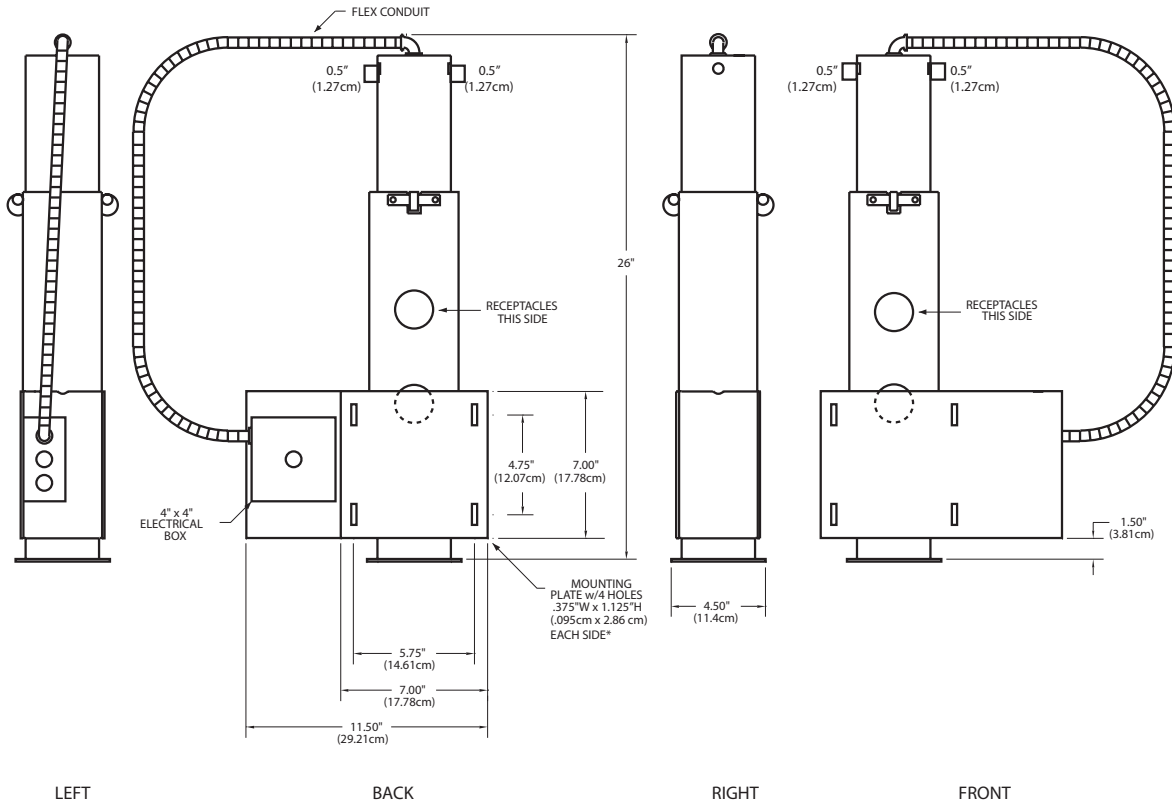

PRODUCT SPECIFICATIONS

RETRACTABLE LIGHTING CONFIGURATION