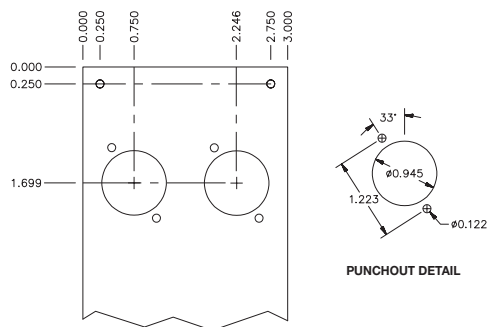

USER INSTALLED AUDIO RECEPTACLE LOCATION DETAIL