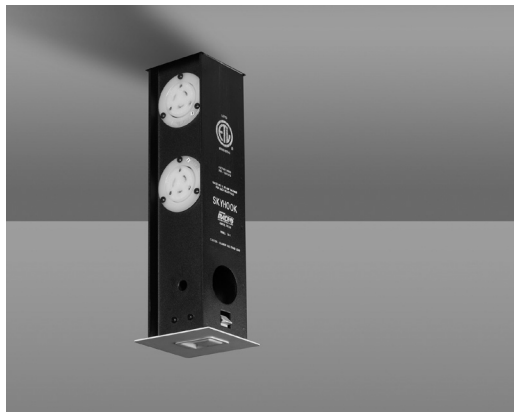

Skyhook Retractable Lighting Support

Leviton Skyhook is a unique retractable lighting support device designed specifically for mounting entertainment lighting fixtures required in multi-purpose architectural spaces. Built into the ceiling, the Skyhook offers an attractive alternative to installing unsightly, permanently visible lighting equipment in finished ceiling areas. When presentation lighting is required in a multi-purpose space for special events such as banquets, weddings, or business meetings, the Skyhook provides an aesthetic, yet practical solution.

APPLICATIONS

- Ballrooms
- Houses of Worship
- Lobbies
- Any multi-purpose architectural space occasionally requiring special presentation lighting

2. Lower

When special presentation lighting is required for an event, the Skyhook is lowered, the pipe is installed, and lighting instruments are attached. Power and data (audio and video optional) are then connected directly into the side of the lowered Skyhook for quick and easy control of lighting fixtures. When the event is over, the lighting instruments and other equipment can be removed and the Skyhook disappears out of sight.

Leviton Mfg. Co., Inc. Lighting and Energy Solutions

20497 SW Teton Avenue, Tualatin, OR 97062 1-800-736-6682 Tech Line: 1-800-959-6004 Fax: 503-404-5594 www.leviton.com/les
© 2013 Leviton Manufacturing Co., Inc. All rights reserved. Subject to change without notice.