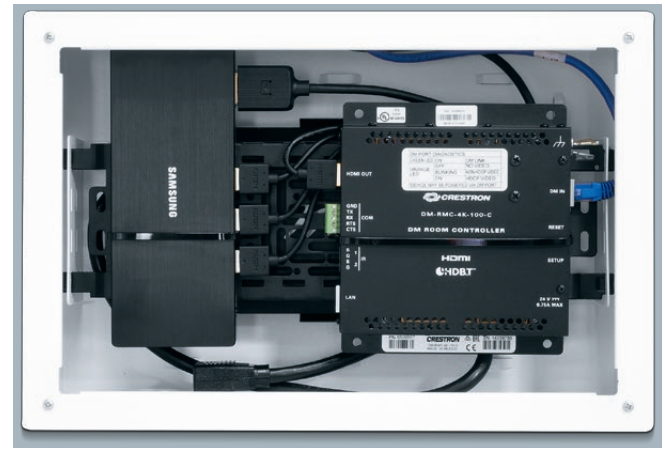

Proximity Series

av storage solutions

PRX-WB-9X14