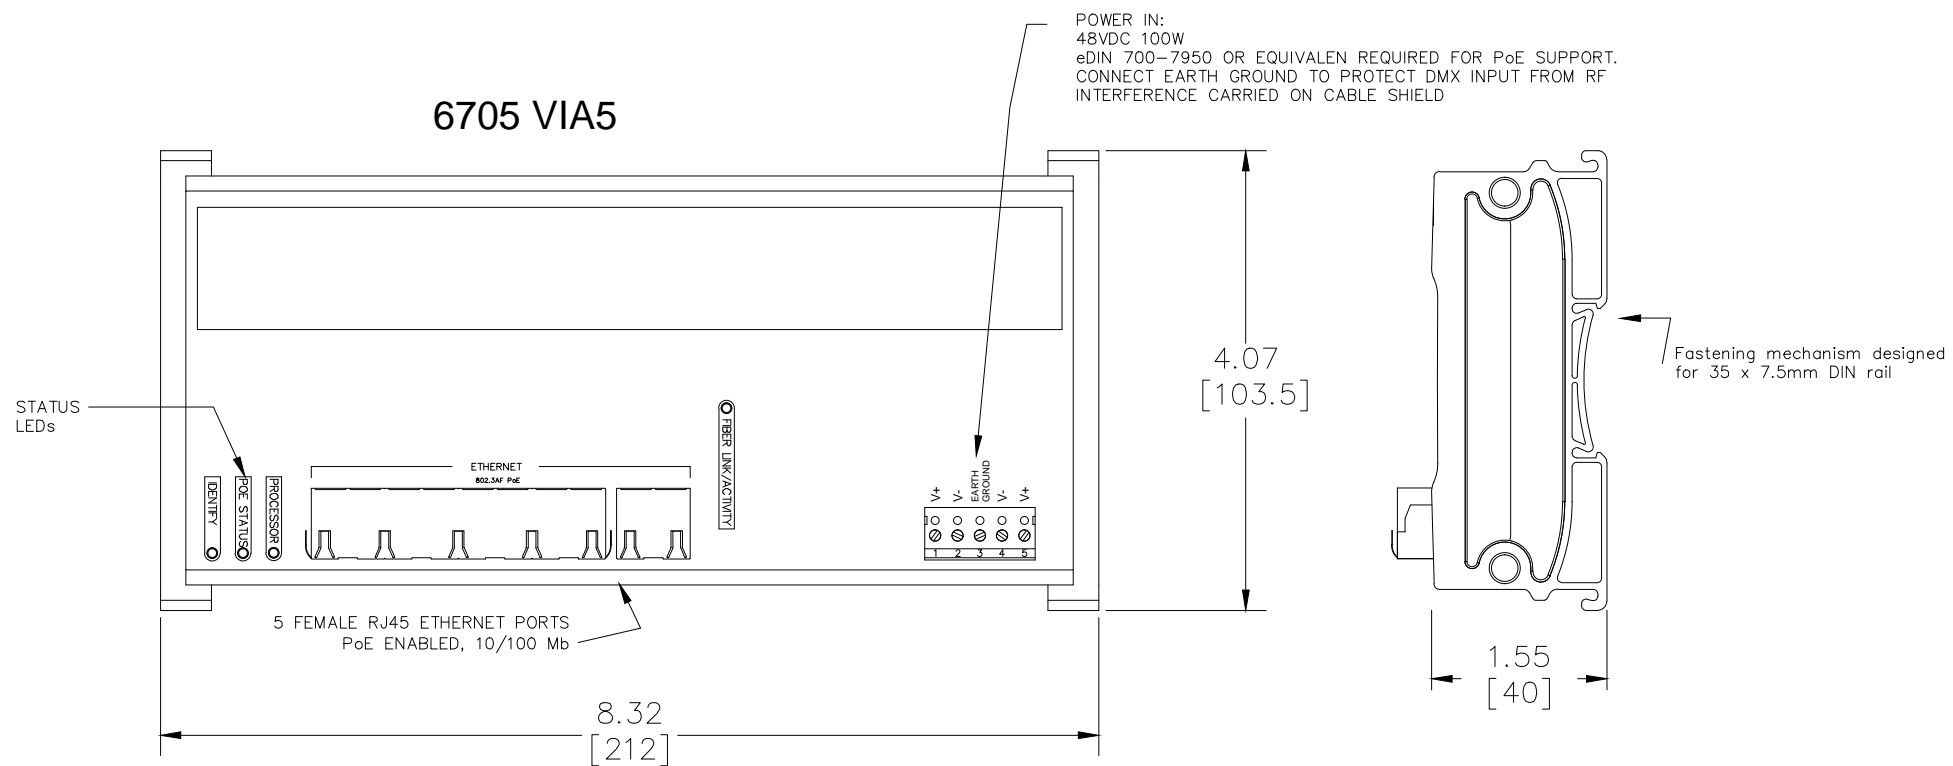

6706 VIA5+1

6705 VIA5

6705 / 6706 VIA 5  
DIN-Mountable Gigabit Ethernet Switch

FILENAME: 670x-VIA-5-Gigabit-Switch.dwg

PART NUMBER: 670x

**Pathway Connectivity**  
103 Inglewood Plaza, 1439 17th Avenue SE  
Calgary, Alberta, Canada T2G 1J9  
Phone: +1(403)243-8110 Fax: +1(403)287-1281  
<http://www.pathwayconnect.com>

DRAWN BY: BRIAN F. EVANS  
DATE: 5/16/2017  
CHECKED: ROBERT ARMSTRONG  
SCALE: NTS  
UNITS: INCHES [mm]

REV

A