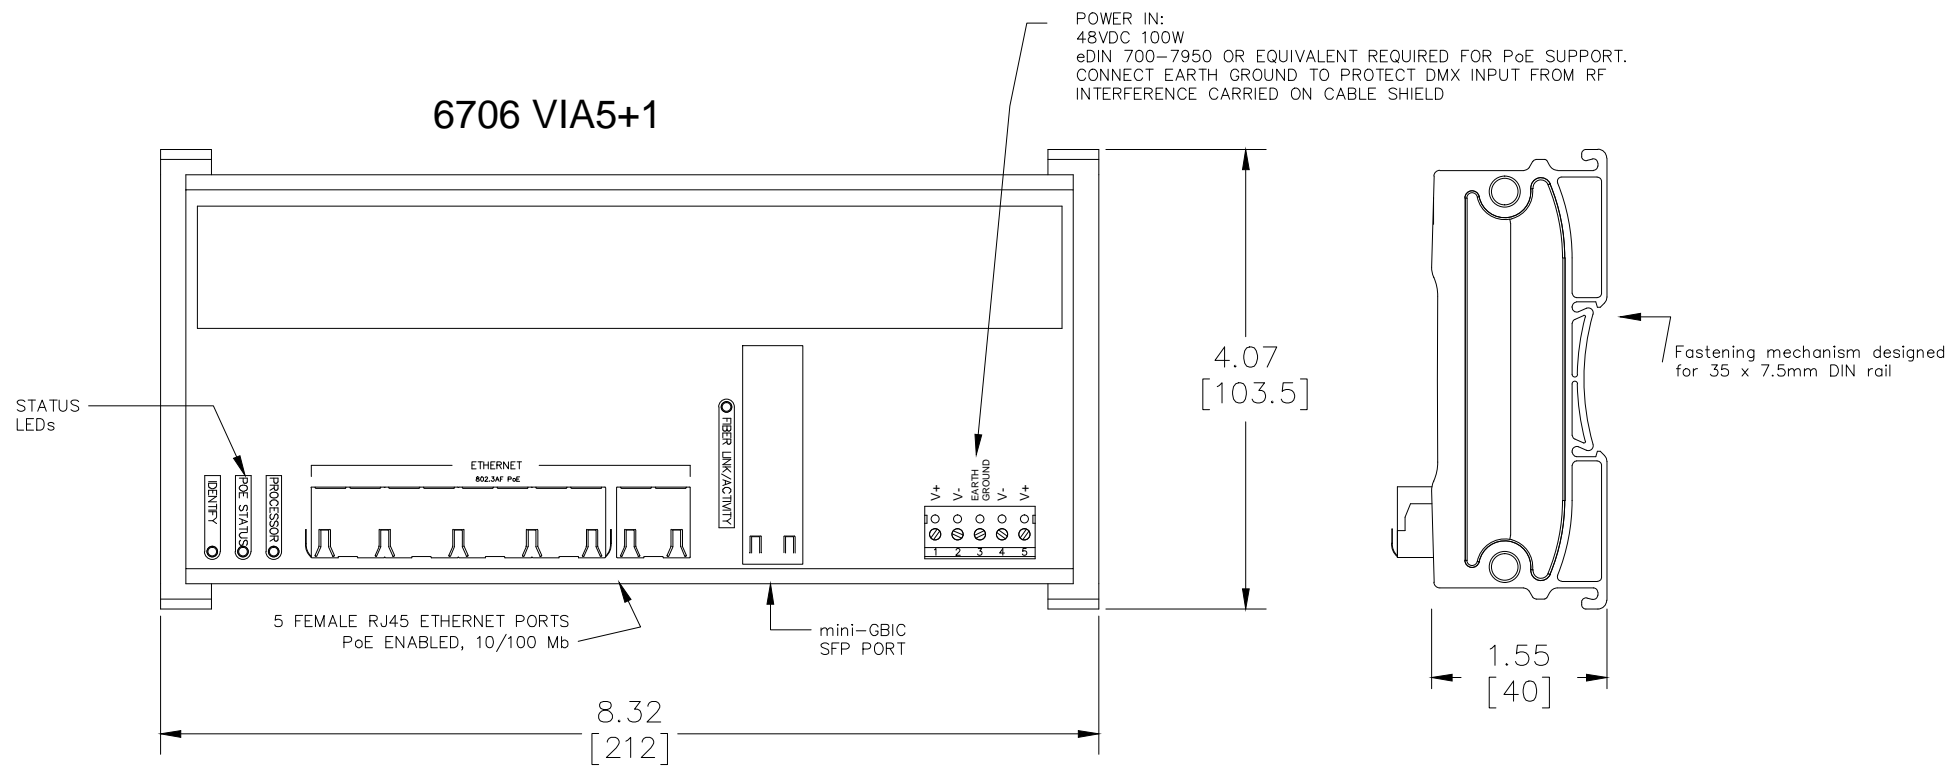

6706 VIA5+1

6705 VIA5

6705 / 6706 VIA 5  
DIN-Mountable Gigabit Ethernet Switch

FILENAME: 670x-VIA-5-Gigabit-Switch.dwg

PART NUMBER: 670x

**Pathway Connectivity**  
103 Inglewood Plaza, 1439 17th Avenue SE  
Calgary, Alberta, Canada T2G 1J9  
Phone: +1(403)243-8110 Fax: +1(403)287-1281  
<http://www.pathwayconnect.com>

DRAWN BY: BRIAN F. EVANS  
DATE: 5/16/2017  
CHECKED: ROBERT ARMSTRONG  
SCALE: NTS  
UNITS: INCHES [mm]

REV

A