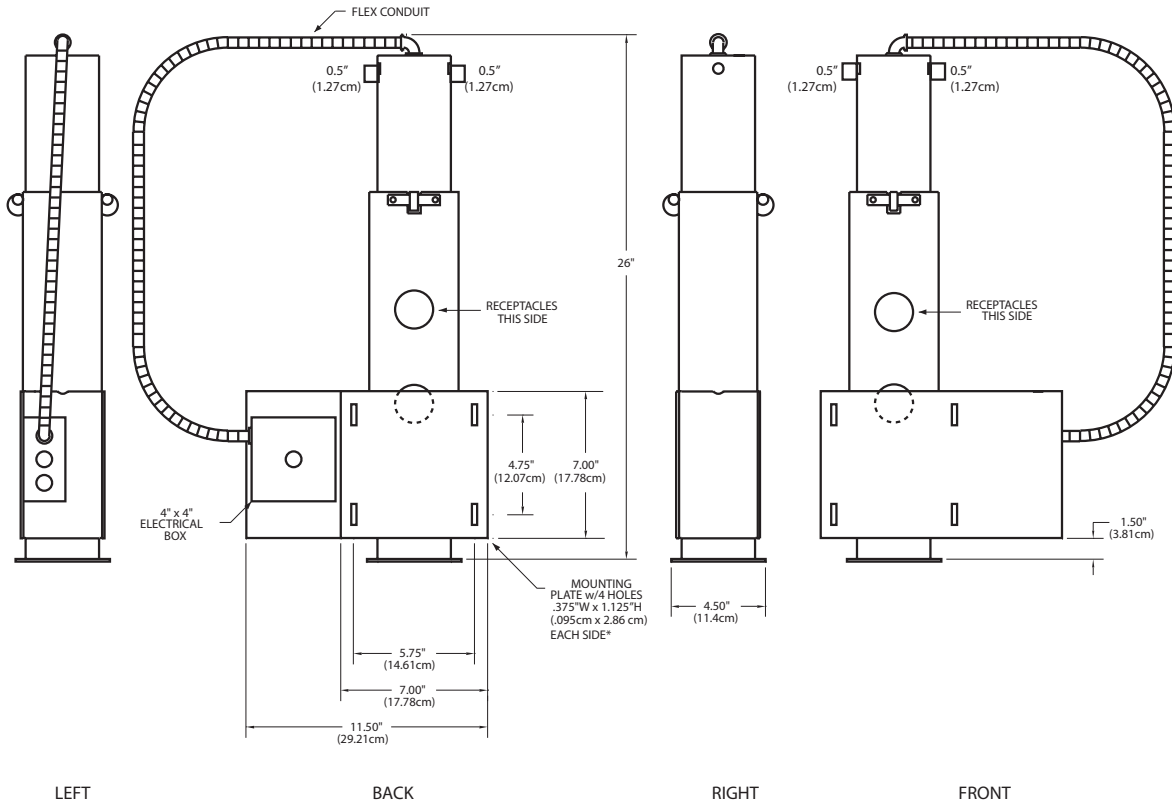

APPLICATIONS

- Ballrooms
- Houses of Worship
- Lobbies
- Any multi-purpose architectural space occasionally requiring special presentation lighting

1. Retracted - Ready for use.

2. Lower

3. Slide

4. Hang

When special presentation lighting is required for an event, the Skyhook is lowered, the pipe is installed, and lighting instruments are attached. Power and data (audio and video optional) are then connected directly into the side of the lowered Skyhook for quick and easy control of lighting fixtures. When the event is over, the lighting instruments and other equipment can be removed and the Skyhook disappears out of sight.

PRODUCT SPECIFICATIONS

RETRACTABLE LIGHTING CONFIGURATION

*Secure to structure on both sides per direction of your structural engineer

TYPICAL SKYHOOK SHOWN WITH LIGHT TRUSS

MOUNTING METHOD AND REQUIREMENTS TO BE DETERMINED BY A QUALIFIED STRUCTURAL ENGINEER. STRUCTURE TO BE RATED FOR A MAXIMUM 1,500 POUND LOAD.

LOAD RATINGS ARE FOR A DEAD HUNG LOAD EVENLY DISTRIBUTED ABOUT THE SKYHOOK ITSELF. SUITABILITY OF OTHER LOAD SCENARIOS TO BE DETERMINED BY A QUALIFIED STRUCTURAL ENGINEER.

Skyhook comes with up to four power receptacles (two on the front and two on the back of the pull down column) ready to power lights suspended on the cross pipe. These receptacles may be 20A PBG, 20A Grounded Stage Pin, or 20A Locking Receptacles. They can be individually fed by four circuits, grouped on two circuits, or grouped onto a single circuit. Receptacles for overseas installations can be field fitted with receptacles common to the country of destination.