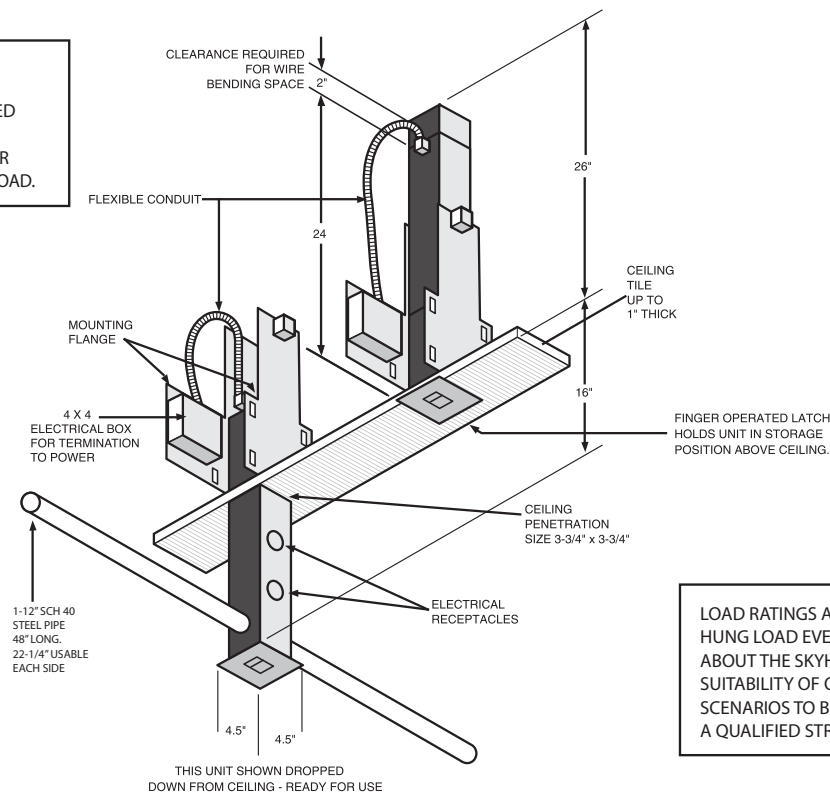

PRODUCT SPECIFICATIONS

RETRACTABLE LIGHTING CONFIGURATION

*Secure to structure on both sides per direction of your structural engineer

TYPICAL SKYHOOK SHOWN WITH LIGHT TRUSS

MOUNTING METHOD AND REQUIREMENTS TO BE DETERMINED BY A QUALIFIED STRUCTURAL ENGINEER. STRUCTURE TO BE RATED FOR A MAXIMUM 1,500 POUND LOAD.

LOAD RATINGS ARE FOR A DEAD HUNG LOAD EVENLY DISTRIBUTED ABOUT THE SKYHOOK ITSELF. SUITABILITY OF OTHER LOAD SCENARIOS TO BE DETERMINED BY A QUALIFIED STRUCTURAL ENGINEER.

Skyhook comes with up to four power receptacles (two on the front and two on the back of the pull down column) ready to power lights suspended on the cross pipe. These receptacles may be 20A PBG, 20A Grounded Stage Pin, or 20A Locking Receptacles. They can be individually fed by four circuits, grouped on two circuits, or grouped onto a single circuit. Receptacles for overseas installations can be field fitted with receptacles common to the country of destination.

By removing one power receptacle, a low voltage section can be mounted in its place to provide two low voltage connectors for video or audio signals. Users can then hang video monitors, speakers and/or automated devices from the Skyhook mounting pipe.

FEATURES

- 1-4 power receptacles
- Up to (2) data receptacles (need to eliminate 1 power receptacle position to employ this option)
- 20A PBG (Edison), 20A Grounded Stage Pin, or 20A Locking (L5-20R) Power Receptacle types supported in standard or configured product
- Optional DMX termination switch
- Data receptacle options: 5 or 3-pin XLR DMX Input, 5 or 3-pin XLR DMX Output, Remote Focus, & Luma-Net data receptacles standard - others custom
- XLR punch-out option for user installed connectors - often used for audio connectors to connect a powered or speaker
- 1,000 pounds maximum weight with a tested yield strength of over 10,000 pounds
- ETL Listed File #501517