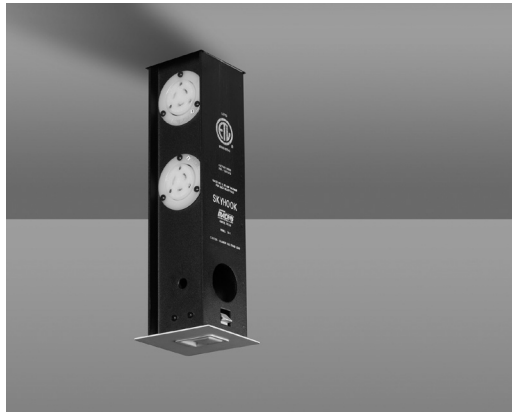

Skyhook Retractable Lighting Support

Leviton Skyhook is a unique retractable lighting support device designed specifically for mounting entertainment lighting fixtures required in multi-purpose architectural spaces. Built into the ceiling, the Skyhook offers an attractive alternative to installing unsightly, permanently visible lighting equipment in finished ceiling areas. When presentation lighting is required in a multi-purpose space for special events such as banquets, weddings, or business meetings, the Skyhook provides an aesthetic, yet practical solution.

APPLICATIONS

- Ballrooms
- Houses of Worship
- Lobbies
- Any multi-purpose architectural space occasionally requiring special presentation lighting

1. Retracted - Ready for use.

2. Lower

3. Slide

4. Hang

When special presentation lighting is required for an event, the Skyhook is lowered, the pipe is installed, and lighting instruments are attached. Power and data (audio and video optional) are then connected directly into the side of the lowered Skyhook for quick and easy control of lighting fixtures. When the event is over, the lighting instruments and other equipment can be removed and the Skyhook disappears out of sight.

PRODUCT SPECIFICATIONS

RETRACTABLE LIGHTING CONFIGURATION

*Secure to structure on both sides per direction of your structural engineer

TYPICAL SKYHOOK SHOWN WITH LIGHT TRUSS

MOUNTING METHOD AND REQUIREMENTS TO BE DETERMINED BY A QUALIFIED STRUCTURAL ENGINEER. STRUCTURE TO BE RATED FOR A MAXIMUM 1,500 POUND LOAD.

By removing one power receptacle, a low voltage section can be mounted in its place to provide two low voltage connectors for video or audio signals. Users can then hang video monitors, speakers and/or automated devices from the Skyhook mounting pipe.