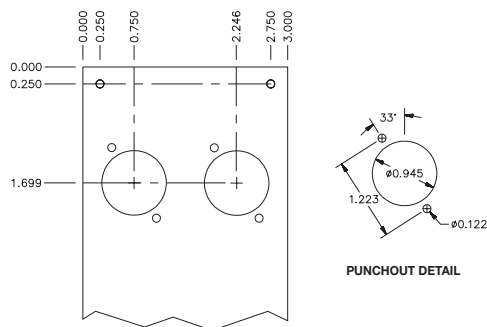

PRODUCT SPECIFICATIONS

RETRACTABLE LIGHTING CONFIGURATION

*Secure to structure on both sides per direction of your structural engineer

TYPICAL SKYHOOK SHOWN WITH LIGHT TRUSS

MOUNTING METHOD AND REQUIREMENTS TO BE DETERMINED BY A QUALIFIED STRUCTURAL ENGINEER. STRUCTURE TO BE RATED FOR A MAXIMUM 1,500 POUND LOAD.

LOAD RATINGS ARE FOR A DEAD HUNG LOAD EVENLY DISTRIBUTED ABOUT THE SKYHOOK ITSELF. SUITABILITY OF OTHER LOAD SCENARIOS TO BE DETERMINED BY A QUALIFIED STRUCTURAL ENGINEER.

Skyhook comes with up to four power receptacles (two on the front and two on the back of the pull down column) ready to power lights suspended on the cross pipe. These receptacles may be 20A PBG, 20A Grounded Stage Pin, or 20A Locking Receptacles. They can be individually fed by four circuits, grouped on two circuits, or grouped onto a single circuit. Receptacles for overseas installations can be field fitted with receptacles common to the country of destination.

FEATURES

- 1-4 power receptacles
- Up to (2) data receptacles (need to eliminate 1 power receptacle position to employ this option)
- 20A PBG (Edison), 20A Grounded Stage Pin, or 20A Locking (L5-20R) Power Receptacle types supported in standard or configured product
- Optional DMX termination switch
- Data receptacle options: 5 or 3-pin XLR DMX Input, 5 or 3-pin XLR DMX Output, Remote Focus, & Luma-Net data receptacles standard - others custom
- XLR punch-out option for user installed connectors - often used for audio connectors to connect a powered or speaker
- 1,000 pounds maximum weight with a tested yield strength of over 10,000 pounds
- ETL Listed File #501517