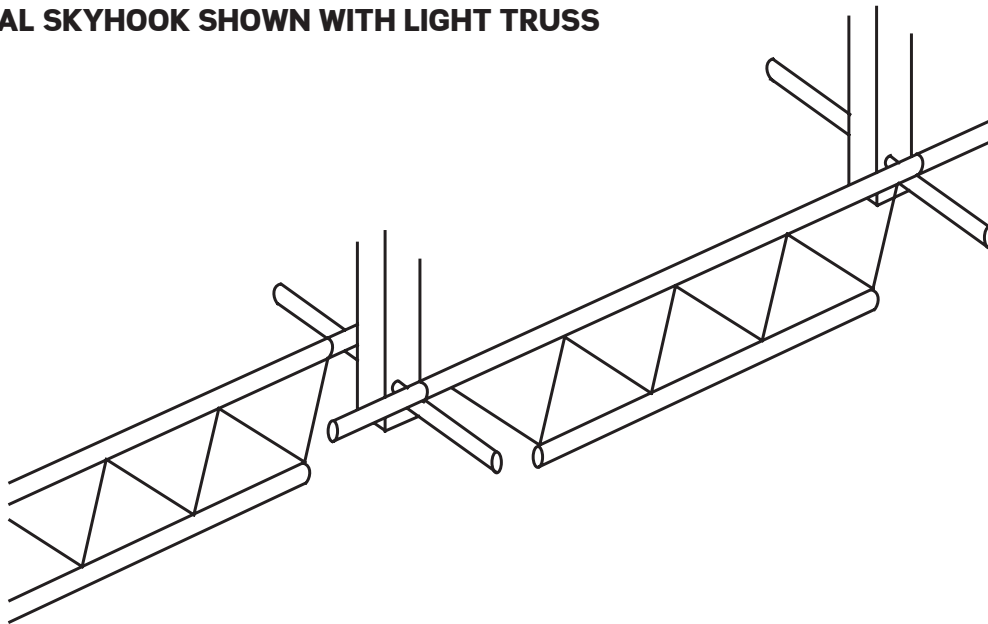

APPLICATIONS

- Ballrooms
- Houses of Worship
- Lobbies
- Any multi-purpose architectural space occasionally requiring special presentation lighting

1. Retracted - Ready for use.

2. Lower

3. Slide

4. Hang

When special presentation lighting is required for an event, the Skyhook is lowered, the pipe is installed, and lighting instruments are attached. Power and data (audio and video optional) are then connected directly into the side of the lowered Skyhook for quick and easy control of lighting fixtures. When the event is over, the lighting instruments and other equipment can be removed and the Skyhook disappears out of sight.

PRODUCT SPECIFICATIONS

RETRACTABLE LIGHTING CONFIGURATION

*Secure to structure on both sides per direction of your structural engineer

TYPICAL SKYHOOK SHOWN WITH LIGHT TRUSS

MOUNTING METHOD AND REQUIREMENTS TO BE DETERMINED BY A QUALIFIED STRUCTURAL ENGINEER. STRUCTURE TO BE RATED FOR A MAXIMUM 1,500 POUND LOAD.

LOAD RATINGS ARE FOR A DEAD HUNG LOAD EVENLY DISTRIBUTED ABOUT THE SKYHOOK ITSELF. SUITABILITY OF OTHER LOAD SCENARIOS TO BE DETERMINED BY A QUALIFIED STRUCTURAL ENGINEER.

Skyhook comes with up to four power receptacles (two on the front and two on the back of the pull down column) ready to power lights suspended on the cross pipe. These receptacles may be 20A PBG, 20A Grounded Stage Pin, or 20A Locking Receptacles. They can be individually fed by four circuits, grouped on two circuits, or grouped onto a single circuit. Receptacles for overseas installations can be field fitted with receptacles common to the country of destination.