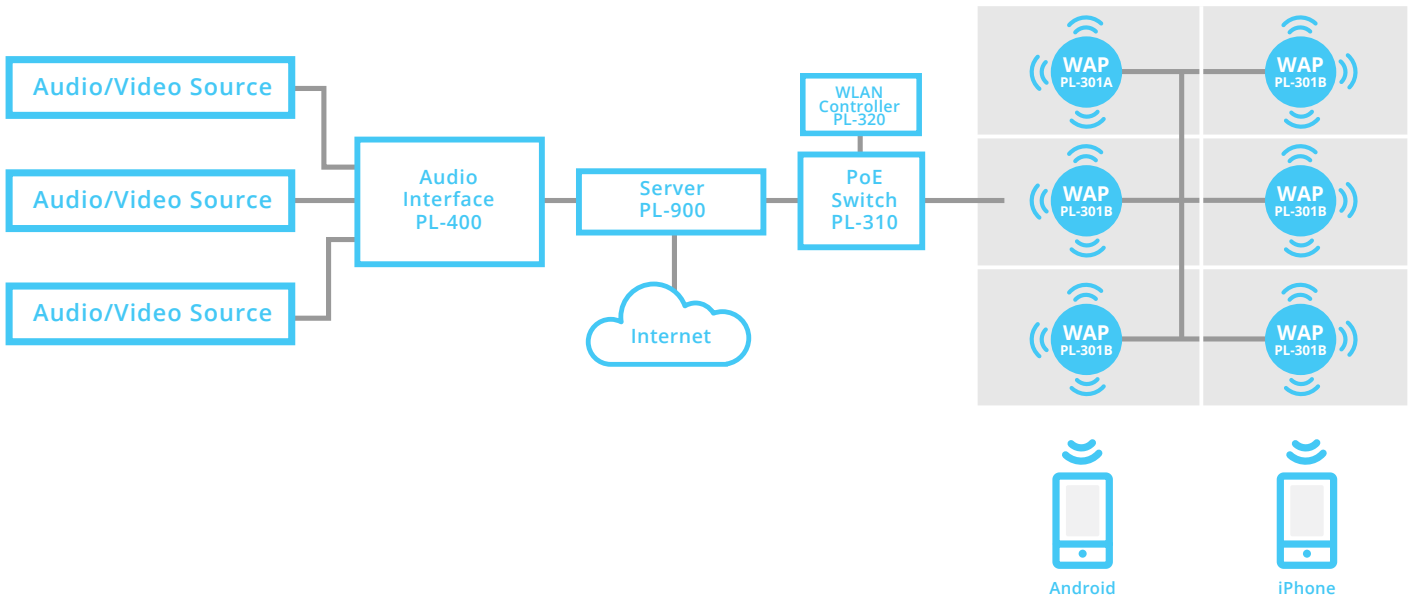

MULTI WAP (EXPANSION KIT)