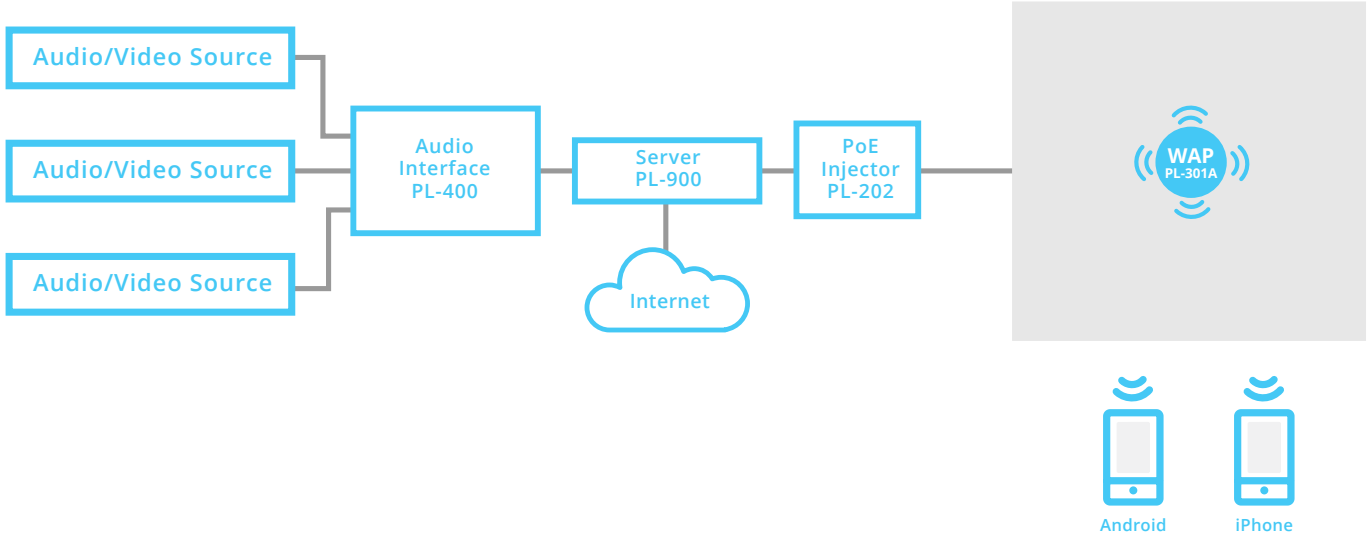

SINGLE WAP

MULTI WAP (EXPANSION KIT)