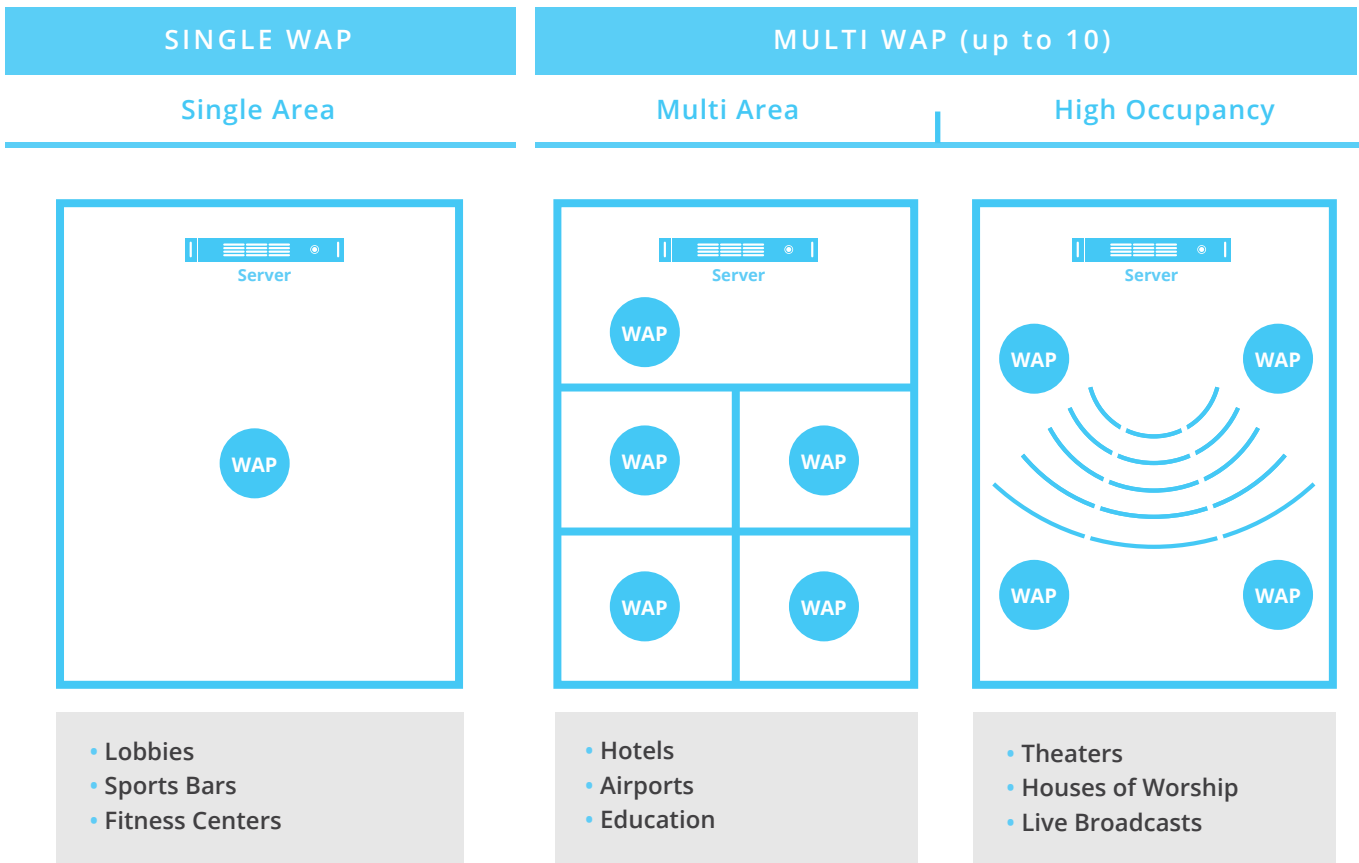

WHY LISTENWIFI?

ListenWiFi enhances any audio video application by easily streaming audio to Smartphones via Wi-Fi. Scalable, easy to install, and simple to use- ListenWiFi delivers crisp, clear audio to the palm of your hand.

- Simple yet Scalable
- Mission Critical Reliability
- No Monthly Fees

Why Stream?

Smartphone ownership has reached over 2 billion users worldwide, and is expected to pass the 2.5 billion user mark by the year 2019. In the United States alone, it is estimated that 68% of Smartphone users stream audio daily.