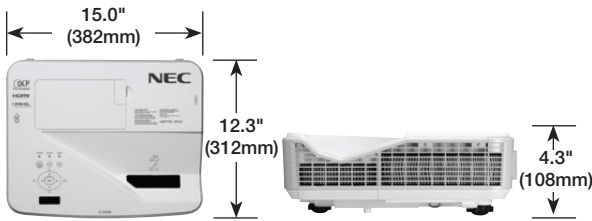

Specifications

UNIQUE FEATURES

ECO Mode technology extends lamp life, lowers audible noise and reduces total cost of ownership.

Built-in closed captioning enables decoding and display of text information from a video

Kensington lock slot enables security cable to be attached to projector.

10-step image magnification with location control

WARRANTY

Registered owners receive a 2-year parts and labor warranty including the first year of InstaCare. The lamp is covered for one year or 500 hours - whichever comes first. InstaCare provides the original owner one year of either limited 3-business-day repair/return or next-business-day exchange.

SHIPS WITH

Remote control, batteries, RGB cable, power cord, user's manual, product registration card