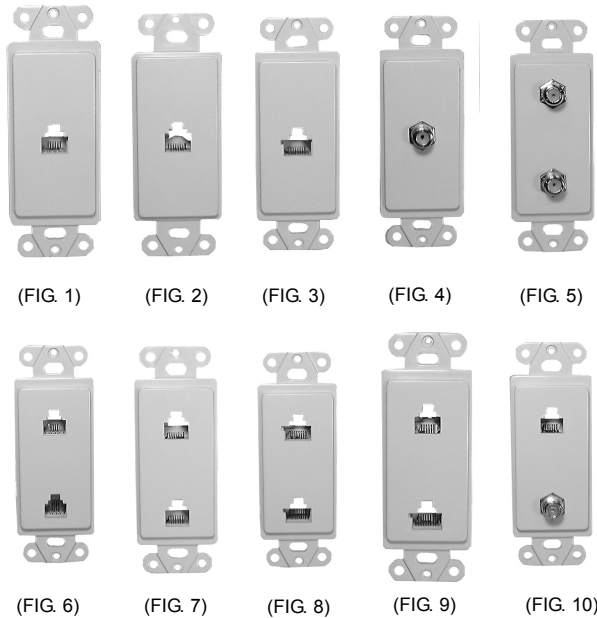

TELEPHONE WALL PLATES

DESIGNER WALL PLATES

Color Matching

All of Philmore wall plates are UL and CSA listed. They can be mounted in any standard electrical box. Complete with single gang wall plate and matching color mounting screws. Two gang and three gang wall plates are available for a multiple gang box installation.

<p>FIG. 1</p> <p>Single 4 Conductor (6P4C) No. 75-4040 - Ivory No. 75-4042 - White No. 75-4044 - Brown No. 75-4048 - Lt. Almond No. 75-4250 - Almond</p>	<p>FIG. 6</p> <p>Dual 4 Conductor (6P4C / 6P4C) No. 75-4240 - Ivory No. 75-4242 - White No. 75-4248 - Lt. Almond No. 75-4252 - Almond NEW</p>
<p>FIG. 2</p> <p>Single 6 Conductor (6P6C) No. 75-4060 - Ivory No. 75-4062 - White No. 75-4064 - Brown</p>	<p>FIG. 7</p> <p>Dual 6 Conductor (6P6C / 6P6C) No. 75-4260 - Ivory No. 75-4262 - White</p>
<p>FIG. 3</p> <p>Single 8 Conductor (6P8C) No. 75-4080 - Ivory No. 75-4082 - White</p>	<p>FIG. 8</p> <p>Dual 8 Conductor (6P8C / 6P8C) No. 75-4280 - Ivory No. 75-4282 - White</p>
<p>FIG. 4</p> <p>Single "F" Conductor No. 75-4410 - Ivory No. 75-4412 - White No. 75-4414 - Brown No. 75-4418 - Lt. Almond No. 75-4430 - Almond</p>	<p>FIG. 9</p> <p>Dual 6 & 8 Conductor (6P6C / 8P8C) for Voice & Data No. 75-4680 - Ivory No. 75-4682 - White</p>
<p>FIG. 5</p> <p>Dual "F" Conductor No. 75-4420 - Ivory No. 75-4422 - White No. 75-4428 - Lt. Almond</p>	<p>FIG. 10</p> <p>Dual "F" & 6 Conductor ("F" & 6P6C) No. 75-4160 - Ivory No. 75-4162 - White No. 75-4168 - Lt. Almond</p>

All Designer Wall Plates may be ordered Bulk by adding suffix "B" to the part number.

DECEP Wall Plates

Combo Wall Plate

One-piece designer look alike wall plate.
 F-81 Coupler - 4 Conductor Telephone Jack

Telephone Wall Plate

One-piece designer look alike telephone wall plate.

Dual Wall Plate

One-piece designer look alike dual telephone wall plate.

No. TWP10 (Ivory)
 No. TWP10V (White)

Color Matching

No. TWP40 (Ivory)
 No. TWP40V (White)