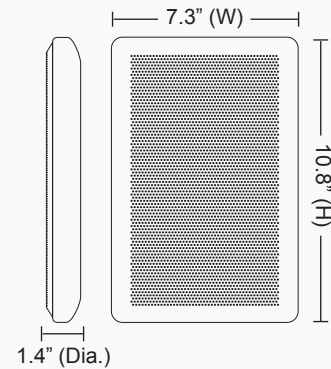

5.25" 70V Slim Style Wall-Mount Speaker

SP5SLTW White housing, sold individually

SP5SLTB Black housing, sold individually

Features

These slim profile speakers offer an affordable, wall-mount alternative to in-ceiling or in-wall/on-wall speakers. You hang them just like a picture frame, so installation is easy. With up to 5W of 70V power, these speakers are perfect for paging or background music in offices, museums, conference rooms, and many other installations.

Specifications	SP5SLTW	SP5SLTB
RMS Power	10W	10W
Max. Power.....	20W	20W
Transformer Type	70V	70V
Transformer Power Tap	5W	5W
Termination Type	Press terminal	Press terminal
Sensitivity (1W/1M).....	89dB	89dB
Maximum SPL	96dB	96dB
Driver Impedance	8 Ohms	8 Ohms
Magnet Size and Material.....	4 oz. NdFeB	4 oz. NdFeB
Frequency Response Range..	75Hz ~ 20kHz	75Hz ~ 20kHz
Dispersion @ 1000Hz	110°	110°
Driver	5.25" Paper cone, 1.2" Mylar dome	5.25" Paper cone, 1.2" Mylar dome
Speaker Dimensions	7.3" (W) x 10.8" (H) x 1.4" (Dia.)	7.3" (W) x 10.8" (H) x 1.4" (Dia.)
Weight	4.9 lbs.	4.9 lbs.
Material.....	ABS	ABS
Color	White	Black