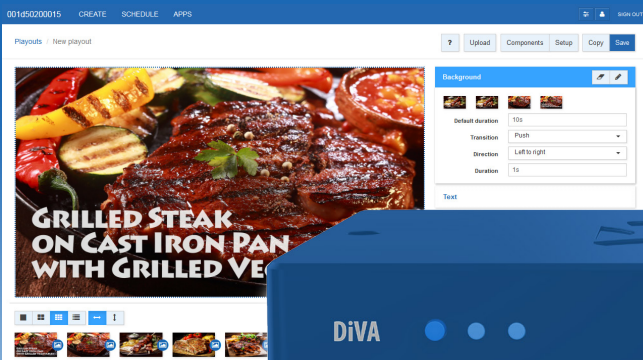

SPINETIX

DiVA

All-in-One Digital Signage.

Create. Schedule.

Built-in web-based tools with
ready to use Playouts and Apps
for a single horizontal or vertical screen.

Tech Specs

Connectors & Ports

Video	HDMI
Audio	Line level, stereo
USB port	2x USB 2.0
Network	Ethernet 1GbE, IEEE 802.3ab, IEEE 802.3u, IEEE 802.3az
Power Supply	Input: 100-240V, 50-60Hz Output: 5V DC 3.6A max.

Size & Weight

Size	Width: 5.9" / 150mm Height: 0.9" / 23mm Depth: 3.4" / 86.5mm
Weight	12.3oz / 350g

Player Engine

Layer composition	Background plus non-overlapping zones
Animation	Built-in playouts, apps
Text	Unicode support (international text) Bidirectional (right-to-left, left-to-right)
Fonts	Built-in fonts (Western, Cyrillic, Arabic, Greek, Hebrew, Chinese, Japanese, Korean, Thai, Hindi, etc.)

Display

Aspect ratio	16:9 Horizontal, vertical
Resolution	1080p (1920x1080), 720p (1280x720) at 50/60 Hz

Network

Protocols	DHCP, static IP, Zeroconf IPv4, IPv6 Bonjour HTTP
Remote configuration	Built-in HTTP server, RPC
Content transfer	Web browser upload (file size 2GB max.)