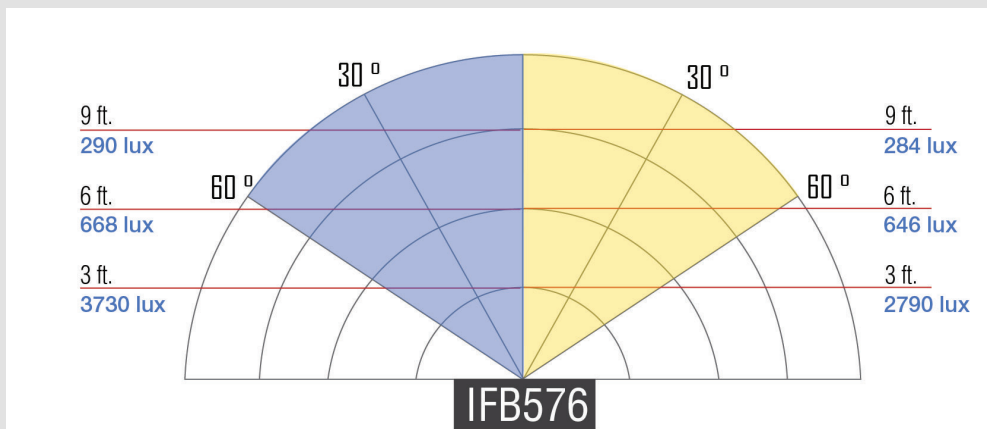

Exceptional Quality

As the IFB576 light comes equipped with an AB to V-Mount pro battery plate, barn doors with intensifiers, diffuser, power supply, remote control, and yoke mount, it is an exceptional value.

What's Included

- 1 x IFB576 Light
- 1 x AB Mount (Attached)
- 1 x AB to V-Mount Adapter
- 1 x Diffuser
- 1 x Power Supply
- 1 x Remote Control
- 1 x Yoke

IFB576 Lights Available in Multiple Kits

IFB576-2PT-KIT
IFB2511

IFB576-KIT
IFB2115

Specifications

Beam Angle	50°
Brightness	3' / 6318 lux / 4000K (±100K)
Build Material	Heavy Duty Plastic
Color Temperature	3200K(±200K) / 4000K(±200K) / 5600K (±200K)
Control	Local Knob & Touchscreen
Cooling System	Passive Heat Sync
Dimming	10-100%
Fixture Size	14" x 8.5" x 2.75"
Fixture Weight	4 lbs
Focusing	N/A
Foot Candles	323.9/ 409.0/ 587.2
Head Type	Bi-Color
Lens	60° Lens
Light Source	288 0.06w LED @5600K 288 0.06w LED @ 3200K
Mount	Yoke
Operating Volts	12-14.8v
Operating Wattage	44 w @ 120v/60Hz
Power Supply	12v @ 3.33 Amp
Rating	120v @ 60 Hz
Shipping Weight	9 lbs
Shipping Dimensions	14" x 18" x 5"

Optional Accessories

C-2KA-KIT
C-2KS-KIT
PWRGP-1
ID500-PS
ID500-RC
CH1546

AB Mount Pro Power System
V-Mount Portable Pro Power System
Power Grip
Power Supply for ID500/IB500
Remote Control for ikan Lights
Chimera for IFB546/IFD576

Photometrics

ikan

Houston, Texas

www.ikancorp.com

1.713.272.8822

sales@ikancorp.com