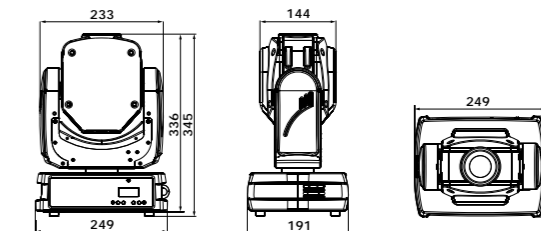

Custom Content

Custom content can easily be uploaded to the internal memory or can be directly played from the external USB memory stick.