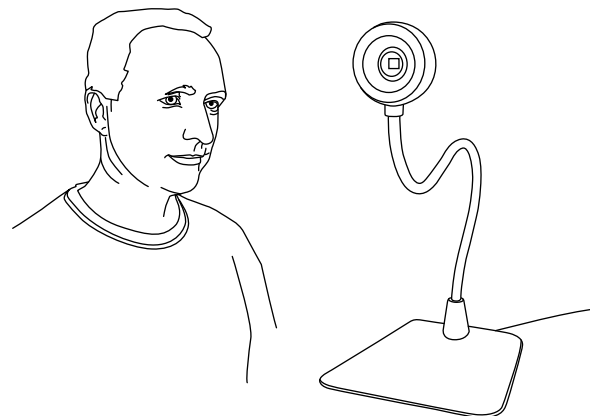

Quick Start Guide:

Dukane Camera 107, Document Camera
Model 107

DUKANE

In partnership with Ken-A-Vision® Applied Vision™ 4

Step 1 Unpack Box

Step 2 Install Software

Step 3 Connect Camera to Computer

Step 4 Use as Document Camera

Step 5 Use as Web Cam

Step 6 Camera Controls

Document
Orientation

Toggle
Lights

AF

Auto
Focus

Product/Warranty Questions:
Software Questions:

www.dukane.com/av/support
www.ken-a-vision.com/support