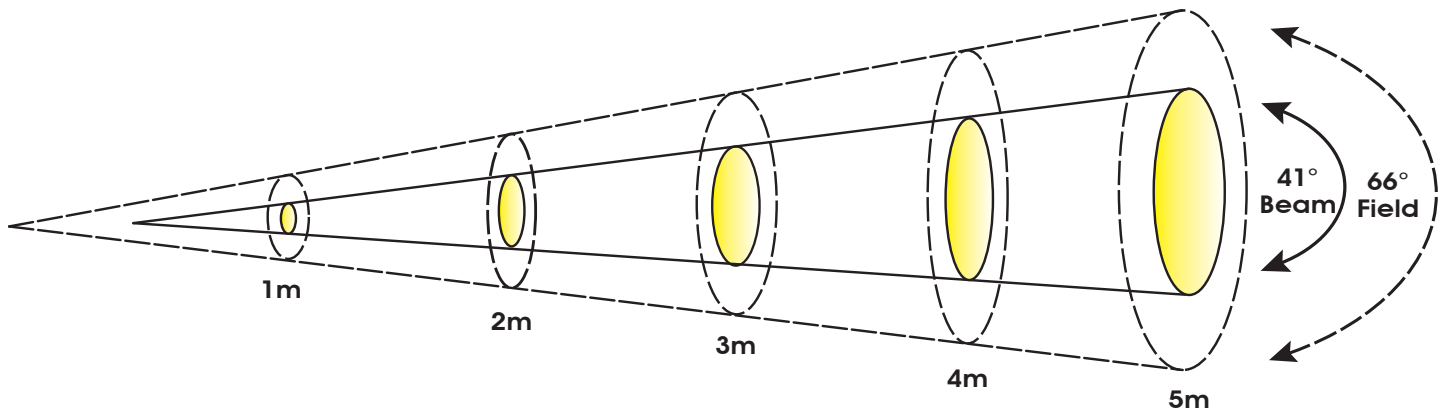

COLOUR PENDANT™

SKU# COL110 & COL123

Photometric Data

Specifications are subject to change without any prior written notice.

Distance	1m	3.3 ft	2m	6.6ft	3m	9.8 ft	4m	13.1 ft	5m	16.4 ft
41° Beam Diameter	0.73	2.4	1.46	4.8	2.18	7.2	2.91	9.5	3.63	11.9
66° Field Diameter	1.27	4.2	2.55	8.4	3.82	12.5	5.1	16.7	6.37	20.9
Photometrics	lux	fc	lux	fc	lux	fc	lux	fc	lux	fc
RED LEDs	535	50	129	12	54	5	28	3	16	1
GREEN LEDs	620	58	167	16	74	7	40	4	23	2
BLUE LEDs	86	8	23	2	10	1	5	0	3	0
WHITE LEDs	4,029	374	1,114	103	494	46	280	26	179	17
FULL ON	3,650	339	1,020	95	458	43	255	24	164	15