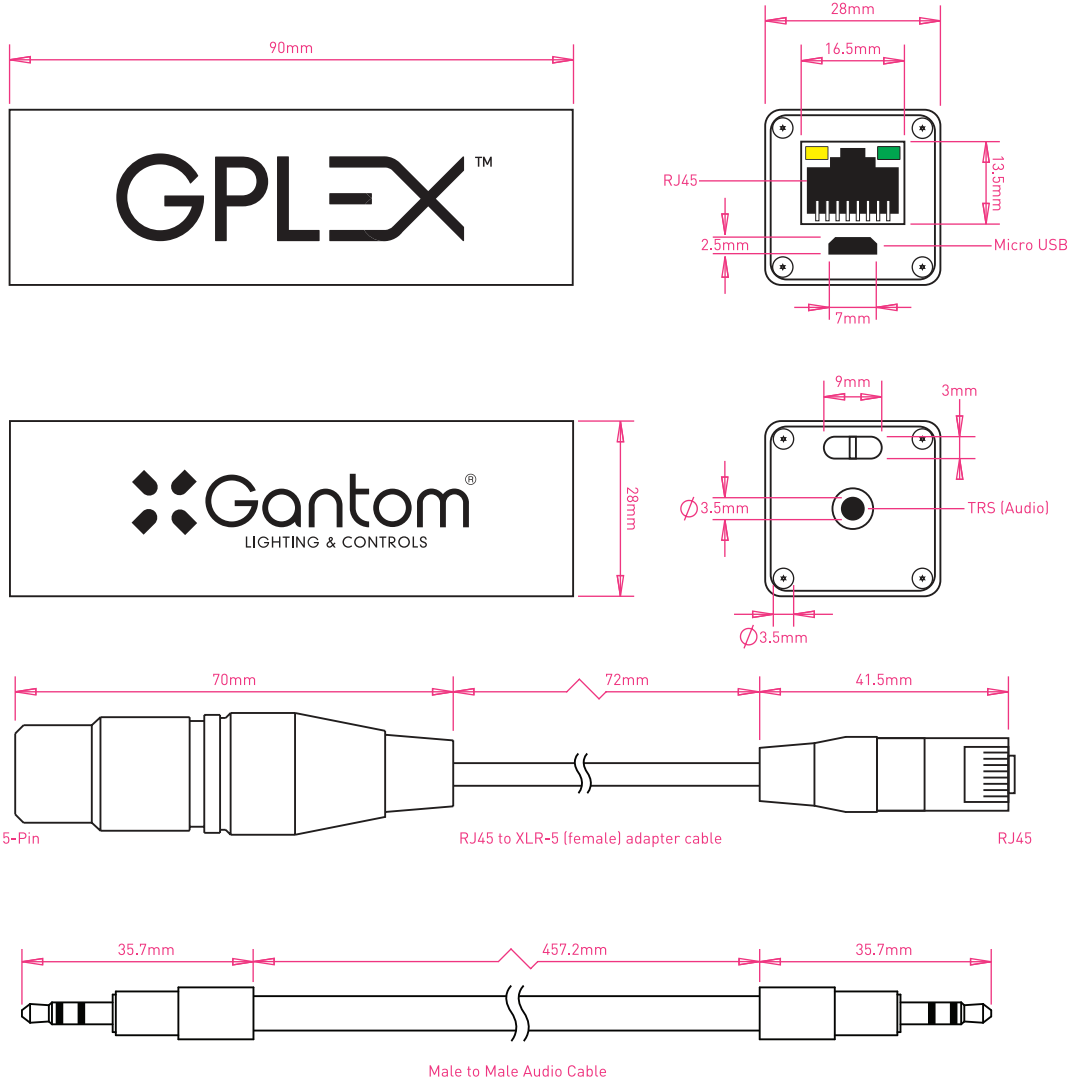

FEATURES

- ✓ Full universe DMX512 output
- ✓ Intuitive touch interface using smartphone app
- ✓ App available for iOS and Android devices
- ✓ Micro USB rechargeable
- ✓ LED indicators for signal and battery
- ✓ Anodized aluminum finish for durability
- ✓ PLASA standard RJ45 output jack
- ✓ XLR 5-pin adapter included
- ✓ Nanuk Nano hard-case for travel

PACKAGE CONTENTS

- ✓ GPlex
- ✓ RJ45 to XLR-5 (female) adapter cable
- ✓ Male to male audio cable
- ✓ Micro USB charging cable
- ✓ Quick-start guide
- ✓ Carrying case

SPECIFICATIONS

DMX CHANNELS	512 (One Universe)
REFRESH RATE	44Hz
DIMENSIONS	90mm (3.54") x 28mm (1.1") x 28mm (1.1")

SKU NUMBER

Gantom GPlex	GPLEX1
--------------	--------

PINOUTS

RJ45 PINOUT

Pin 1: DMX+
Pin 2: DMX-
Pin 3-6: No Connect
Pin 7-8: COM

XLR-5 PINOUT

Pin 1: COM
Pin 2: DMX-
Pin 3: DMX+
Pin 4-5: No Connect

LED INDICATORS