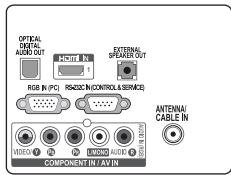

Rear Jack Panel

FEATURES	Model	65LX341C	60LX341C	55LX341C	49LX341C	43LX341C
Remote Diagnosis		Yes (Self Diagnosis (USB))				
HDMI-CEC		Yes (ARC not supported)				
HTNG-CEC		Yes				
Menu		PDM only				
Lock mode		Yes				
External Speaker Out		Yes (Variable/Fixed, 3.5mm, Stereo, Single ended Type(GND,L+,R+), 1W with 8Ω)				
RJP Interface		Yes (RS232C,HDMI)				
RJP Compatibility		Teledapt (RS232C), Teledapt/Guestlink (HDMI CEC)				
USB		Yes (USB 2.0)				
USB Auto Play Back		Yes				
Moving Picture Playback		Divx HD				
Picture		JPEG				
Audio Codec		MP3, AC3, MPEG, AAC,HEAAC, CDDA, LPCM				
USB Cloning		Yes				
Multi IR Code		Yes				
Welcome Screen (Splash Image)		Yes				
Auto Off/Auto Sleep		Yes				
Motion Eye Care		Yes				
Kensington Lock		Yes (Stand)				
INTERFACE						
HDMI In		1				
USB (2.0)		1				
RF In		1				
AV In		1 (Sharing with Component in)				
Component in (Y,Pb,Pr) + Audio		1				
Digital Audio Out (Coaxial / Optical)		1 (Optical)				
HDMI/HDCP Input		1				
RGB In		1 (D-sub 15pin) - PC				
PC Audio Input		1 (Sharing with Component Audio)				
RS-232C		1 (D-Sub 9pin)				
ACCESSORIES						
Cable		Power cord (1.55m, Angle Type)				
Manual / ESG		Manual				
POWER						
Voltage, Hz		100 ~ 240V, 50/60Hz				
Typical (Based on Energy Star 7.0)		66W	63W	54W	46W	39W
Stand-by		0.5W↓				
CABINET						
Bezel Color		Black				
Bezel Width (Left/Right, Upper Bottom)		16.1mm, 15.1mm, 21.8mm	15.1mm, 12.7mm, 17.8mm	14.9mm, 12.5mm, 17.6mm		
Bezel Width (Left/Right, Upper Bottom)		13.6mm, 12.6mm, 19.3mm	14.1mm, 10.9mm, 15.3mm	12.6mm, 10.2mm, 15.3mm		
VESA Compatible		300mm x 300mm				200x200
WxHxD (with stand)		57.5"x35.4"x 11.6"	53.7"x33.2"x 11.6"	48.9"x 30.5" x 8.7"	43.5"x 27.4" x 8.7"	38.3"x24.6"x 7.6"
Weight		75.0 lbs	64.6 lbs	46.1 lbs	38.8 lbs	13.6 lbs
WxHxD (w/o stand)		57.5"x33.4"x 2.3"	53.7"x31.2"x 2.2"	48.9"x 28.5" x 2.2"	43.5"x 25.5" x 2.2"	38.3"x22.8"x 2.2"
Weight		63.5 lbs	53.1 lbs	31.7 lbs	31.7 lbs	10.2 lbs
WxHxD (carton)		60.9"x38.2"x 6.3"	58.4"x 35.7" x 6.3"	52.4"x 31.9" x 6.0"	47.1"x 29.9" x 5.6"	41.3"x25.8"x 5.6"
Weight		90.4 lbs	76.9 lbs	54.9 lbs	46.3 lbs	15.9 lbs
CERTIFICATION						
Safety		UL				
EMC		FCC				
ETC.		RoHS, cUL, NOM, Energy Star 7.0				
WARRANTY		2-Year Limited Warranty Parts/Labor/Backlight | Extended warranty options are also available				
OTHER		UPC				
		7 19192 19690 2	7 19192 19691 9	7 19192 19692 6	7 19192 19693 3	7 19192 19874 6