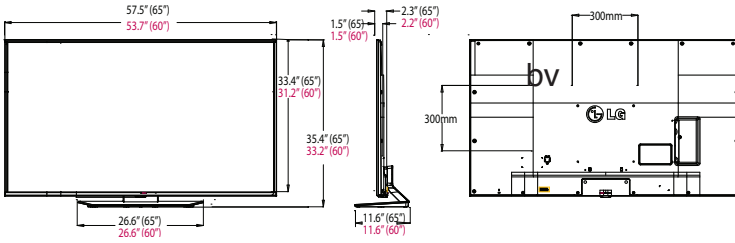

LX341C

Edge LED Commercial Lite Integrated HDTV

▶ **65LX341C**

65" class (64.53" diagonal)

▶ **55LX341C**

55" class (54.64" diagonal)

▶ **60LX341C**

60" class (60.10" diagonal)

▶ **49LX341C**

49" class (48.5" diagonal)

▶ **43LX341C**

43" class (42.8" diagonal)

65LX341C | 60LX341C