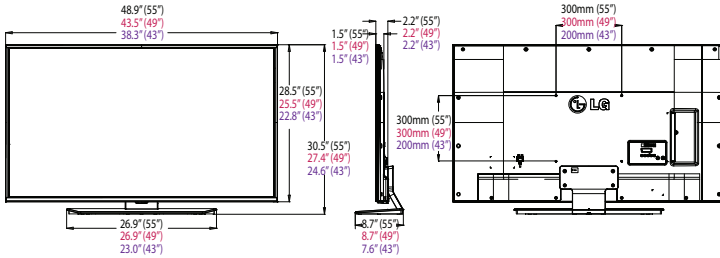

55LX341C | 49LX341C | 43LX341C

FEATURES	Model	65LX341C	60LX341C	55LX341C	49LX341C	43LX341C
Remote Diagnosis		Yes (Self Diagnosis (USB))				
HDMI-CEC		Yes (ARC not supported)				
HTNG-CEC		Yes				
Menu		PDM only				
Lock mode		Yes				
External Speaker Out		Yes (Variable/Fixed, 3.5mm, Stereo, Single ended Type(GND,L+,R+), 1W with 8Ω)				
RJP Interface		Yes (RS232C,HDMI)				
RJP Compatibility		Teledapt (RS232C), Teledapt/Guestlink (HDMI CEC)				
USB		Yes (USB 2.0)				
USB Auto Play Back		Yes				
Moving Picture Playback		Divx HD				
Picture		JPEG				
Audio Codec		MP3, AC3, MPEG, AAC,HEAAC, CDDA, LPCM				
USB Cloning		Yes				
Multi IR Code		Yes				
Welcome Screen (Splash Image)		Yes				
Auto Off/Auto Sleep		Yes				
Motion Eye Care		Yes				
Kensington Lock		Yes (Stand)				
INTERFACE						
HDMI In		1				
USB (2.0)		1				
RF In		1				
AV In		1 (Sharing with Component in)				
Component in (Y,Pb,Pr) + Audio		1				
Digital Audio Out (Coaxial / Optical)		1 (Optical)				
HDMI/HDCP Input		1				
RGB In		1 (D-sub 15pin) - PC				
PC Audio Input		1 (Sharing with Component Audio)				
RS-232C		1 (D-Sub 9pin)				
ACCESSORIES						
Cable		Power cord (1.55m, Angle Type)				
Manual / ESG		Manual				
POWER						
Voltage, Hz		100 ~ 240V, 50/60Hz				
Typical (Based on Energy Star 7.0)		66W	63W	54W	46W	39W
Stand-by		0.5W↓				
CABINET						
Bezel Color		Black				
Bezel Width (Left/Right, Upper Bottom)		16.1mm, 15.1mm, 21.8mm	15.1mm, 12.7mm, 17.8mm	14.9mm, 12.5mm, 17.6mm		
Bezel Width (Left/Right, Upper Bottom)		13.6mm, 12.6mm, 19.3mm	14.1mm, 10.9mm, 15.3mm	12.6mm, 10.2mm, 15.3mm		
VESA Compatible		300mm x 300mm				200x200
WxHxD (with stand)		57.5"x35.4"x 11.6"	53.7"x33.2"x 11.6"	48.9"x 30.5" x 8.7"	43.5"x 27.4" x 8.7"	38.3"x24.6"x 7.6"
Weight		75.0 lbs	64.6 lbs	46.1 lbs	38.8 lbs	13.6 lbs
WxHxD (w/o stand)		57.5"x33.4"x 2.3"	53.7"x31.2"x 2.2"	48.9"x 28.5" x 2.2"	43.5"x 25.5" x 2.2"	38.3"x22.8"x 2.2"
Weight		63.5 lbs	53.1 lbs	31.7 lbs	31.7 lbs	10.2 lbs
WxHxD (carton)		60.9"x38.2"x 6.3"	58.4"x 35.7" x 6.3"	52.4"x 31.9" x 6.0"	47.1"x 29.9" x 5.6"	41.3"x25.8"x 5.6"
Weight		90.4 lbs	76.9 lbs	54.9 lbs	46.3 lbs	15.9 lbs
CERTIFICATION						
Safety		UL				
EMC		FCC				
ETC.		RoHS, cUL, NOM, Energy Star 7.0				
WARRANTY		2-Year Limited Warranty Parts/Labor/Backlight | Extended warranty options are also available				
OTHER		UPC				
		7 19192 19690 2	7 19192 19691 9	7 19192 19692 6	7 19192 19693 3	7 19192 19874 6