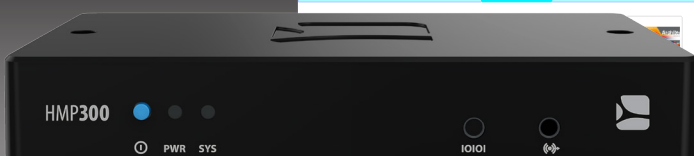

Tech Specs

Connectors & Ports

Video	HDMI
Audio	Line level, stereo
Serial port	RS232, 115200 Bd max., mini-jack 3.5mm (power on/off)
USB port	2x USB 2.0
Network	Ethernet 1GbE, IEEE 802.3ab, IEEE 802.3u, IEEE 802.3az
Power Supply	Input: 100-240V, 50-60Hz, Output: 5V DC 3.6A max.