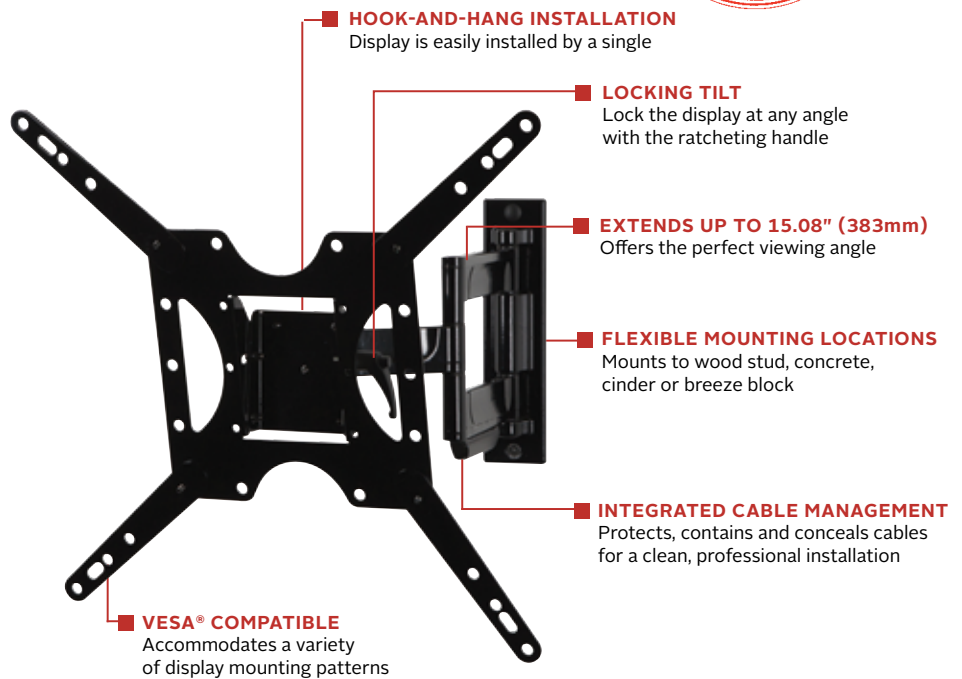

PA746

Display size
32"-50"

Max load
80lb (36kg)

PARAMOUNT™

Articulating Wall Mount

FOR 32" TO 50" DISPLAYS

The Paramount™ series wall mounts provide versatile and multi-functional features. With PA746, extend the display up to 15.08" (383mm) or fully-retract it to just 2.81" (71mm) from the wall for the perfect viewing angle. The Hook-and-Hang™ system offers easy, one-person installation of the display. A ratcheting handle provides locking tilt capability for quick adjustments to the amount of tilt, reducing glare and optimizing the viewing angle. Integrated cable management protects, contains and conceals cables for a clean installation.

Full-motion capabilities allow you to swivel, tilt, extend or retract your display for the perfect viewing angle.

Additional Features

- ✓ Extends 15.08" (383mm) from the wall
- ✓ Retracts to 2.81" (71mm) to save space
- ✓ +15/-5° of tilt for optimal viewing angles
- ✓ ±5° of roll for post installation display leveling
- ✓ Up to ±90° of pivot
- ✓ VESA® 100, 200 x 200, 300 x 200, 300 x 300, 400 x 300 and 400 x 400mm compliant
- ✓ Design is UL listed and tested to four times stated load capacity

Swivel, tilt, extend or retract the display for the perfect viewing angle

Integrated cable management keeps cords and cables out of the way

Comes in color packaging with included installation hardware and easy to follow instructions.

Package Specifications

	PACKAGE SIZE (W x H x D)	PACKAGE SHIP WEIGHT	PACKAGE UPC CODE	PACKAGE CONTENTS	UNITS IN PACKAGE
PA746	10.63" x 3.23" x 11.77" (270 x 82 x 299mm)	6.85lb (3.11kg)	735029304258	Wall mount, wall and display installation hardware, installation instructions	1