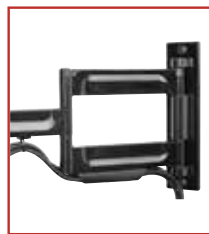

PA746

Display size
32"-50"

Max load
80lb (36kg)

PARAMOUNT™

Articulating Wall Mount

FOR 32" TO 50" DISPLAYS

The Paramount™ series wall mounts provide versatile and multi-functional features. With PA746, extend the display up to 15.08" (383mm) or fully-retract it to just 2.81" (71mm) from the wall for the perfect viewing angle. The Hook-and-Hang™ system offers easy, one-person installation of the display. A ratcheting handle provides locking tilt capability for quick adjustments to the amount of tilt, reducing glare and optimizing the viewing angle. Integrated cable management protects, contains and conceals cables for a clean installation.

Full-motion capabilities allow you to swivel, tilt, extend or retract your display for the perfect viewing angle.

Additional Features

- ✓ Extends 15.08" (383mm) from the wall
- ✓ Retracts to 2.81" (71mm) to save space
- ✓ +15/-5° of tilt for optimal viewing angles
- ✓ ±5° of roll for post installation display leveling
- ✓ Up to ±90° of pivot
- ✓ VESA® 100, 200 x 200, 300 x 200, 300 x 300, 400 x 300 and 400 x 400mm compliant
- ✓ Design is UL listed and tested to four times stated load capacity

Swivel, tilt, extend or retract the display for the perfect viewing angle

Integrated cable management keeps cords and cables out of the way

Comes in color packaging with included installation hardware and easy to follow instructions.