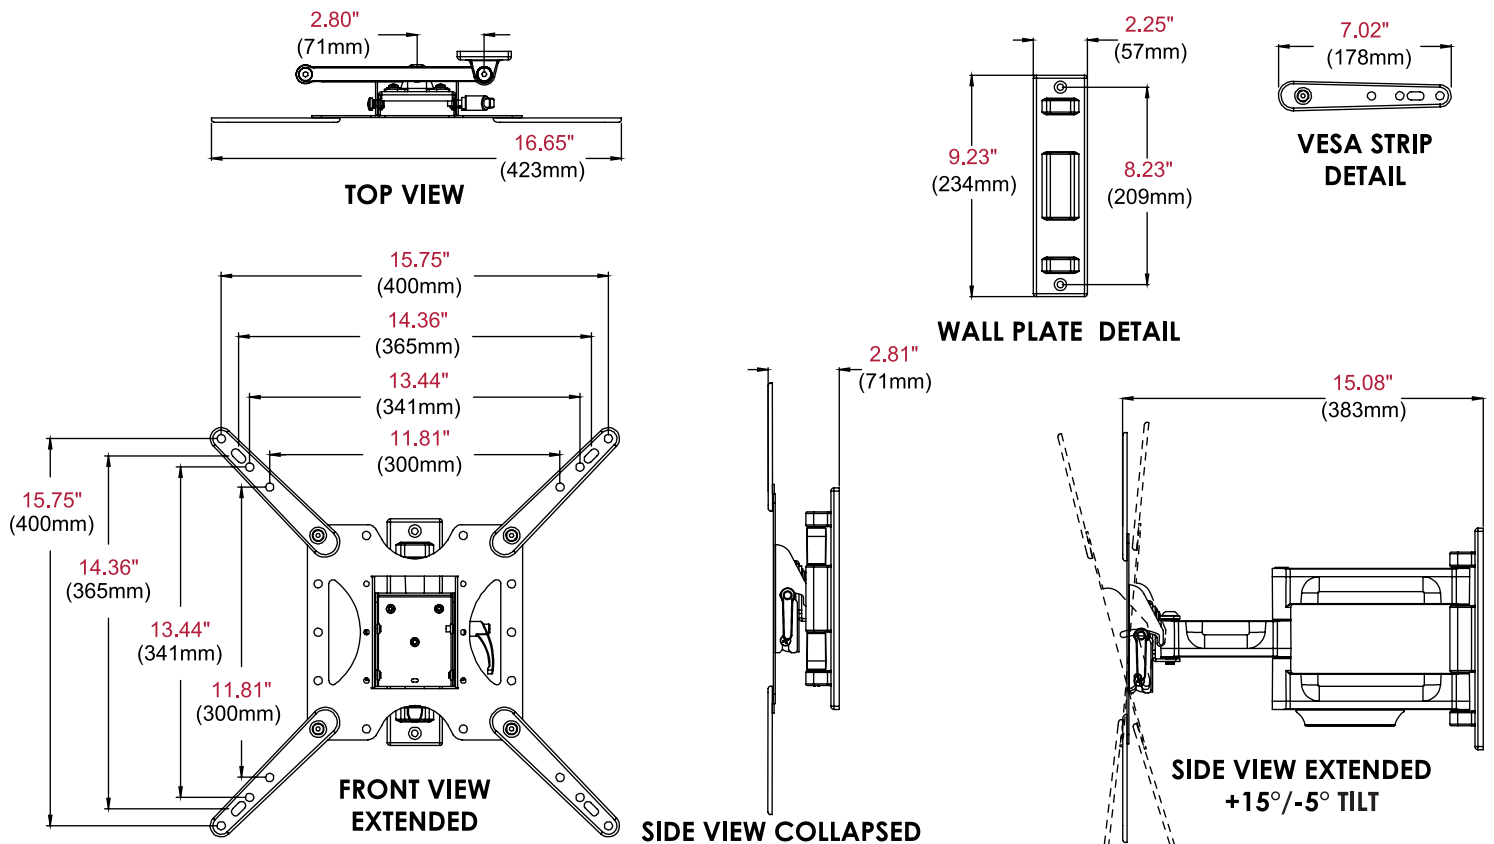

PA746	Paramount™ Articulating Wall Mount for 32" to 50" Displays

Product Specifications

	DIMENSIONS (W x H x D)	PRODUCT WEIGHT	LOAD CAPACITY	FINISH	AVAILABLE COLORS
PA746	16.65" x 16.65" x 2.81"-15.08" (423 x 432 x 71-383mm)	5.40lb (2.45kg)	80lb (36kg)	Scratch resistant fused epoxy	Gloss black

Package Specifications

	PACKAGE SIZE (W x H x D)	PACKAGE SHIP WEIGHT	PACKAGE UPC CODE	PACKAGE CONTENTS	UNITS IN PACKAGE
PA746	10.63" x 3.23" x 11.77" (270 x 82 x 299mm)	6.85lb (3.11kg)	735029304258	Wall mount, wall and display installation hardware, installation instructions	1

Accessories

WSP700/701: Metal Stud Wall Plates for 16"/24" Center Metal Studs

All dimensions = inch (mm)

Architect Specifications

The Paramount™ Articulating Wall Mount shall be a Peerless-AV model PA746 and shall be located where indicated on the plans. Assembly and installation shall be done according to instructions provided by the manufacturer.

Visit peerless-av.com to see the complete line of AV solutions from Peerless-AV, including outdoor displays, wireless, kiosks, digital audio, display mounts, projector mounts, carts/stands, and a full assortment of accessories.

Peerless-AV
2300 White Oak Circle
Aurora, IL 60502 USA
(800) 865-2112
(630) 375-5100
Fax: (800) 359-6500

Peerless-AV Europe
Unit 3 Watford Interchange
Colonial Way, Watford
Herts, WD24 4WP
United Kingdom
+44 (0) 1923 200100
Fax: +44 (0) 1923 200101

Peerless-AV de México
Ave de las Industrias 413
Parque Industrial Escobedo
Escobedo, N.L.,
Mexico 66050
+52 (81) 8384-8300
Fax: +52 (81) 8384-8360